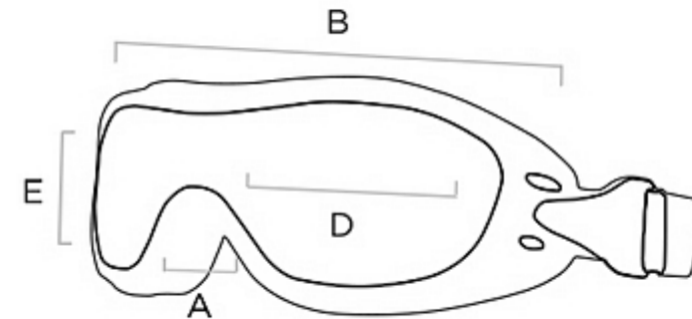

MEASUREMENTS

Ⓐ

BRIDGE
18

Ⓑ

FRAME WIDTH
175

Ⓒ

TEMPLE

Ⓓ

LENS WIDTH
70

Ⓔ

LENS HEIGHT
41

Bobster puts everything within reach.

Discover other motorcycle riding gear on our website.