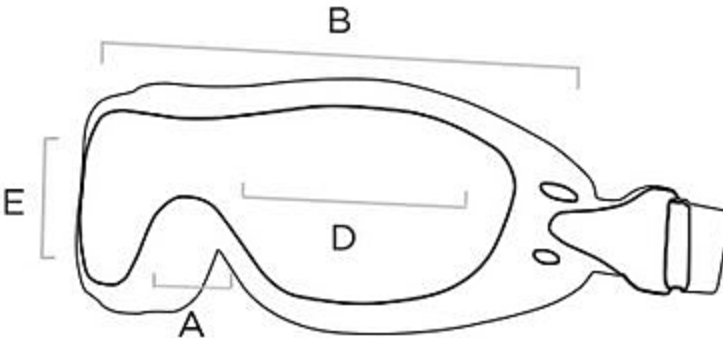

MEASUREMENTS

A

BRIDGE

B

FRAME WIDTH

165

C

TEMPLE

D

LENS WIDTH

145

E

LENS HEIGHT

62

Bobster puts everything within reach.

Discover other motorcycle riding gear on our website.