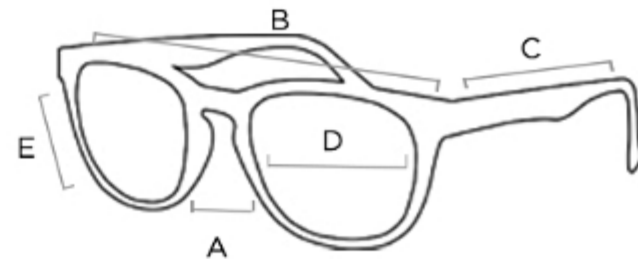

MEASUREMENTS

Ⓐ

BRIDGE
17

Ⓑ

FRAME WIDTH
135

Ⓒ

TEMPLE
115

Ⓓ

LENS WIDTH
65

Ⓔ

LENS HEIGHT
33

Bobster puts everything within reach.

Discover other motorcycle riding gear on our website.