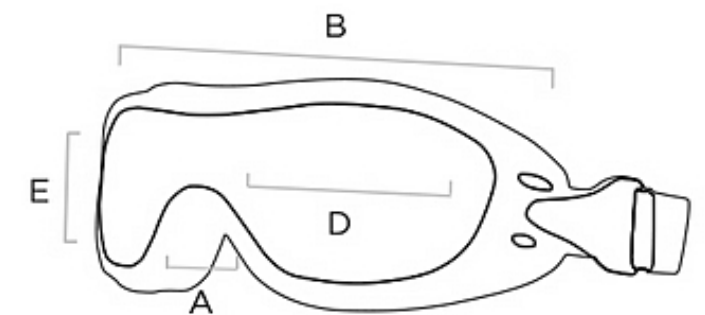

Igniter Photochromic

Anti-Fog
Clear Photochromic Lenses
V.L.T. 85% - 25%

MEASUREMENTS

(A)

BRIDGE
15

(B)

FRAME WIDTH
143

(C)

TEMPLE

(D)

LENS WIDTH
58

(E)

LENS HEIGHT
38

Discover other motorcycle riding gear on our website.