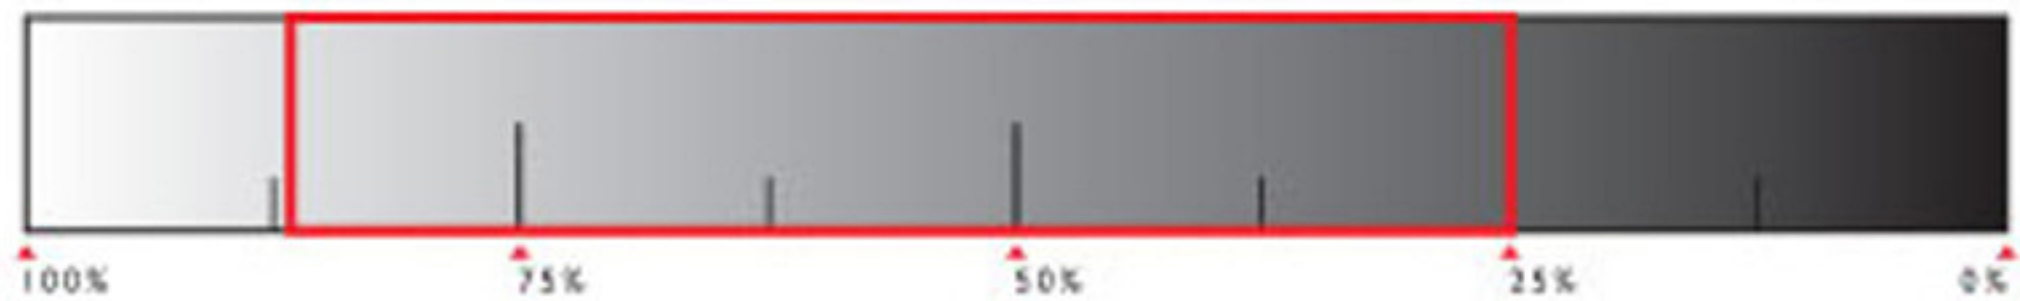

Igniter Photochromic

Anti-Fog
Clear Photochromic Lenses
V.L.T. 85% - 25%

MEASUREMENTS

(A)

BRIDGE
15

(B)

FRAME WIDTH
143

(C)

TEMPLE

(D)

LENS WIDTH
58

(E)

LENS HEIGHT
38

Discover other motorcycle riding gear on our website.