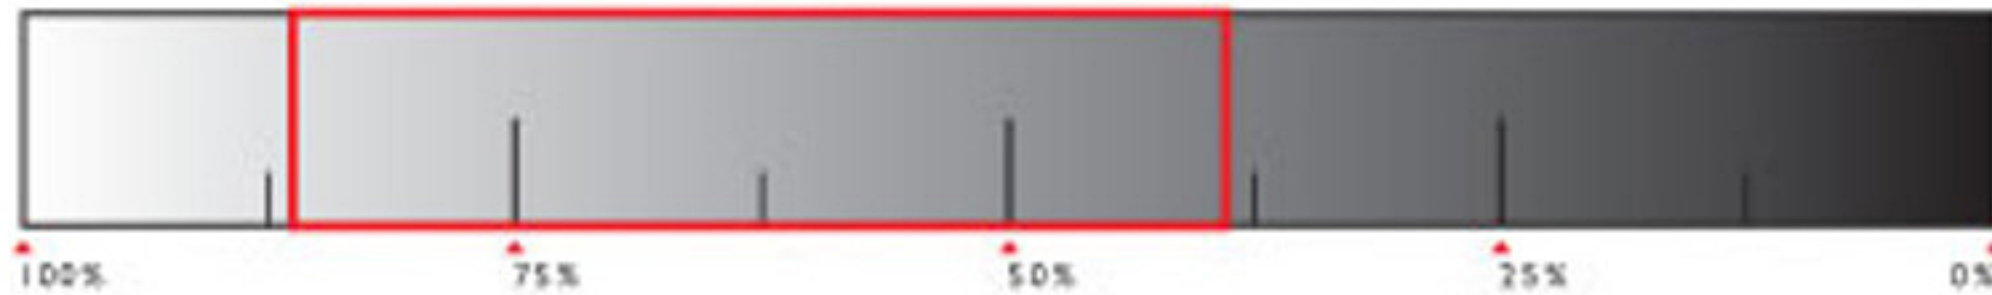

Hooligan Photochromic

Anti-Fog
Clear Photochromic Lenses
V.L.T. 85% - 32%

MEASUREMENTS

(A)

BRIDGE
15

(B)

FRAME WIDTH
141

(C)

TEMPLE
112

(D)

LENS WIDTH
63

(E)

LENS HEIGHT
35

Discover other motorcycle riding gear on our website.