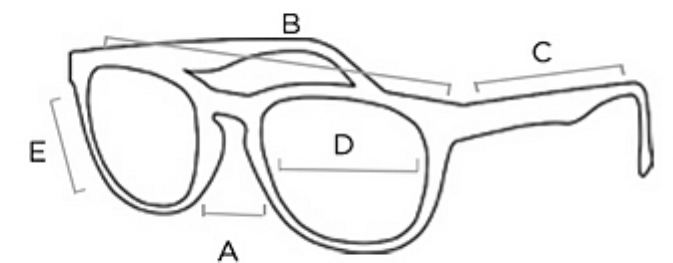

Hooligan Photochromic

Anti-Fog
Clear Photochromic Lenses
V.L.T. 85% - 32%

MEASUREMENTS

(A)

BRIDGE
15

(B)

FRAME WIDTH
141

(C)

TEMPLE
112

(D)

LENS WIDTH
63

(E)

LENS HEIGHT
35

Discover other motorcycle riding gear on our website.