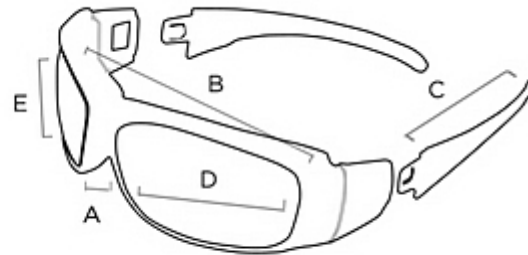

MEASUREMENTS

Ⓐ

BRIDGE
15

Ⓑ

FRAME WIDTH
135

Ⓒ

TEMPLE
125

Ⓓ

LENS WIDTH
65

Ⓔ

LENS HEIGHT
40

Bobster puts everything within reach.

Discover other motorcycle riding gear on our website.