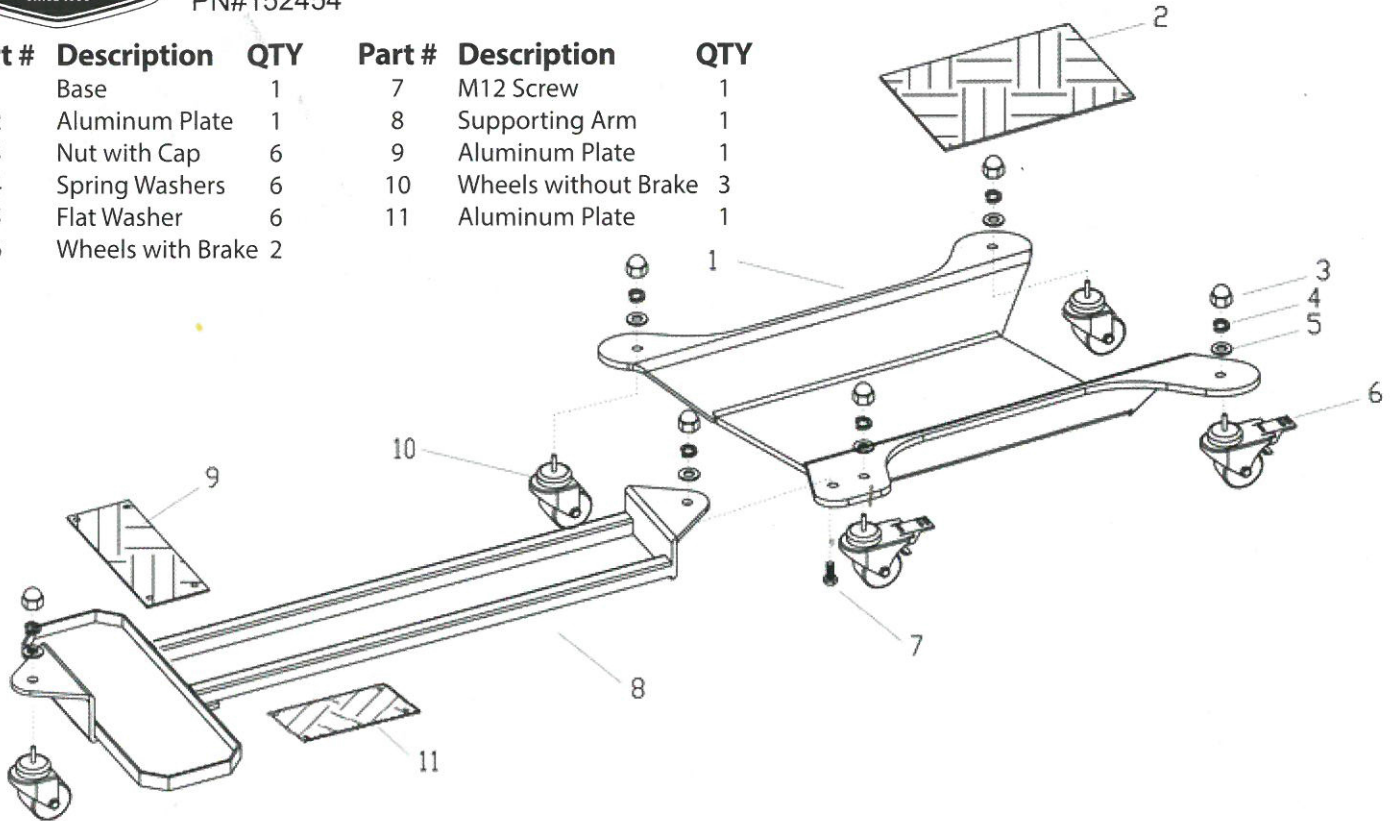

MOTORCYCLE DOLLY

PN#152454

Part #	Description	QTY	Part #	Description	QTY
1	Base	1	7	M12 Screw	1
2	Aluminum Plate	1	8	Supporting Arm	1
3	Nut with Cap	6	9	Aluminum Plate	1
4	Spring Washers	6	10	Wheels without Brake	3
5	Flat Washer	6	11	Aluminum Plate	1
6	Wheels with Brake	2			