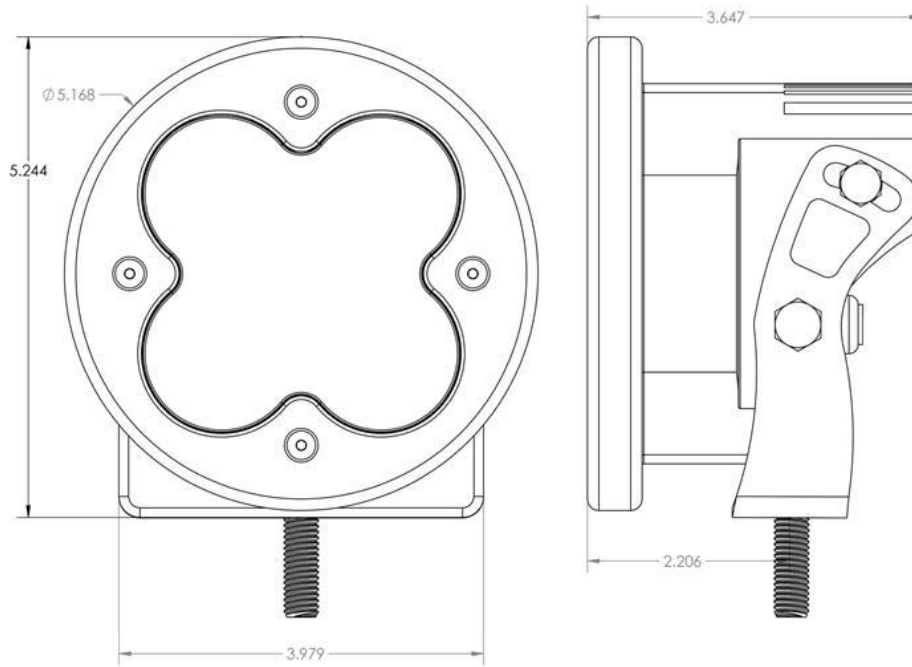

### Specifications:

- **Lumens:** 1,800 Utilizing 4 Cree XP-G2 LEDs
- **Weight:** 2.45 lbs
- **Candela:** 191,703 (CD)
- **Wattage/Amps:** 20W / 1.4A
- **Dimensions:** 5.24" x 3.65" x 5.24"
- **LED Life Expectancy:** 49,930 Hours
- **Front Lens:** Hard Coated Polycarbonate
- **Housing:** Powder Coat Bezel -Hard Anodize
- **Hardware & Bracket Material:** Stainless Steel
- **Exceeds MIL-STD810G**
- **Built-In Overvoltage Protection**

Part Number	Description	Raw Lumens Output	Watts Input	L inches	W inches	H inches	Weight (lb)
<b>High Speed Spot</b>							
57-0001	XL-R Sport, LED High Speed Spot	1,800	20	5.24	3.65	5.24	2.45
<b>Driving Combo</b>							
57-0003	XL-R Sport, LED Driving Combo	1,800	20	5.24	3.65	5.24	2.45
<b>Wide Cornering</b>							
57-0005	XL-R Sport, LED Wide Cornering	1,800	20	5.24	3.65	5.24	2.45
<b>Amber Wide Cornering</b>							
57-0015	XL-R Sport, LED Amber Wide Cornering	1,800	20	5.24	3.65	5.24	2.45