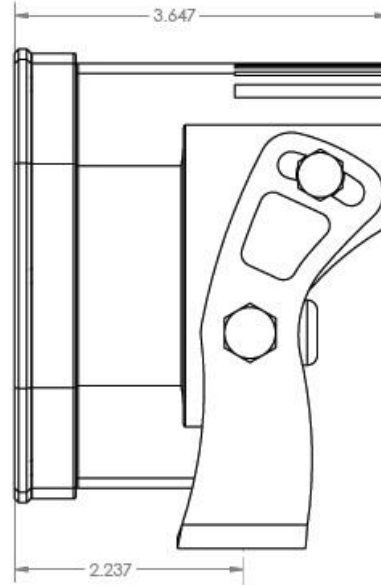

Specifications:

- **Lumens:** 4,900 Utilizing 4 Cree XP-L LEDs
- **Candela:** 187,314 (CD)
- **Weight:** 2.45 lbs
- **Wattage/Amps:** 40W / 3.33A
- **Dimensions:** 4.43" x 3.65" x 4.43"
- **LED Life Expectancy:** 49,930 Hours
- **Front Lens:** Hard Coated Polycarbonate
- **Housing:** Hard Anodize & Powder Coat
- **Bezel:** Hard Anodize
- **Hardware & Bracket Material:** Stainless Steel

Part Number	Description	Raw Lumens Output	Watts Input	L inches	W inches	H inches	Weight (lb)
High Speed Spot							
50-0001	XL Pro, LED High Speed Spot	4,900	40	4.43	3.65	4.43	2.45
Driving Combo							
50-0003	XL Pro, LED Driving Combo	4,900	40	4.43	3.65	4.43	2.45
Wide Cornering							
50-0005	XL Pro, LED Wide Cornering	4,900	40	4.43	3.65	4.43	2.45
Flood							
50-0006	XL Pro, LED Flood	4,900	40	4.43	3.65	4.43	2.45
Amber Driving Combo							
50-0013	XL Pro, LED Amber Driving Combo	4,900	40	4.43	3.65	4.43	2.45
Amber Wide Cornering							
50-0015	XL Pro, LED Amber Wide Cornering	4,900	40	4.43	3.65	4.43	2.45