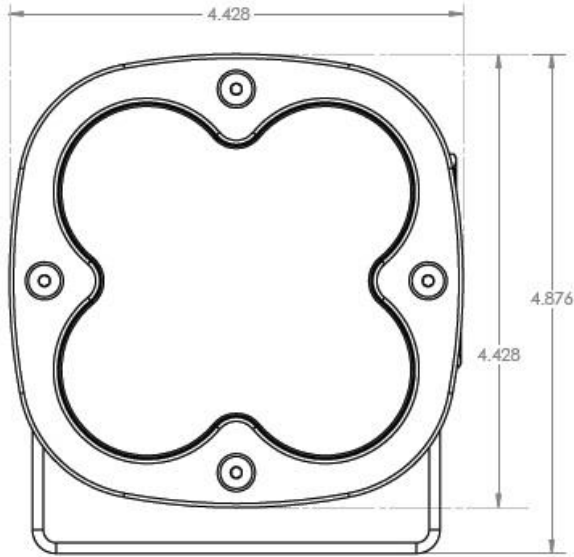

Specifications:

- **Lumens:** 4,900 Utilizing 4 Cree XP-L LEDs
- **Candela:** 187,314 (CD)
- **Weight:** 2.45 lbs
- **Wattage/Amps:** 40W / 3.33A
- **Dimensions:** 4.43" x 3.65" x 4.43"
- **LED Life Expectancy:** 49,930 Hours
- **Front Lens:** Hard Coated Polycarbonate
- **Housing:** Hard Anodize & Powder Coat
- **Bezel:** Hard Anodize
- **Hardware & Bracket Material:** Stainless Steel

Part Number	Description	Raw Lumens Output	Watts Input	L inches	W inches	H inches	Weight (lb)
High Speed Spot							
50-0001	XL Pro, LED High Speed Spot	4,900	40	4.43	3.65	4.43	2.45
Driving Combo							
50-0003	XL Pro, LED Driving Combo	4,900	40	4.43	3.65	4.43	2.45
Wide Cornering							
50-0005	XL Pro, LED Wide Cornering	4,900	40	4.43	3.65	4.43	2.45
Flood							
50-0006	XL Pro, LED Flood	4,900	40	4.43	3.65	4.43	2.45
Amber Driving Combo							
50-0013	XL Pro, LED Amber Driving Combo	4,900	40	4.43	3.65	4.43	2.45
Amber Wide Cornering							
50-0015	XL Pro, LED Amber Wide Cornering	4,900	40	4.43	3.65	4.43	2.45