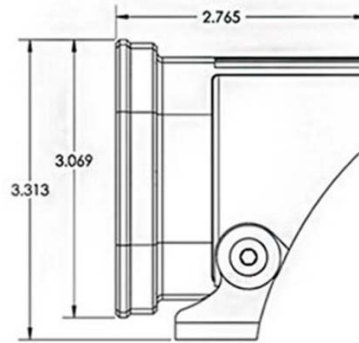

Squadron PRO

Part Number	Description	Raw Lumens Output	Watts Input	L inches	W inches	H inches	Weight (oz)
Spot							
49-0001	Squadron Pro, LED Light - Spot	4,900	40	3.07	2.77	3.07	12
49-1001	Squadron Pro, Flush Mount LED Light - Spot	4,900	40	3.5	2.77	3.5	12
49-0011	Squadron Pro, LED Light - Amber Spot	4,900	40	3.07	2.77	3.07	12
49-1011	Squadron Pro, Flush Mount, LED Light - Amber Spot	4,900	40	3.5	2.77	3.5	12
Driving Combo		4,900	40				
49-0003	Squadron Pro, LED Light – Driving Combo	4,900	40	3.07	2.77	3.07	12
49-1003	Squadron Pro, Flush Mount LED Light - Driving Combo	4,900	40	3.5	2.77	3.5	12
49-0013	Squadron Pro, LED Light – Amber Driving Combo	4,900	40	3.07	2.77	3.07	12
49-1013	Squadron Pro, Flush Mount LED Light, Amber Driving Combo	4,900	40	3.5	2.77	3.5	12
Flood		4,900	40				
49-0006	Squadron Pro, LED Light, Flood	4,900	40	3.07	2.77	3.07	12
49-1006	Squadron Pro, Flush Mount LED Light, Flood	4,900	40	3.5	2.77	3.5	12
49-0016	Squadron Pro, LED Light - Amber Flood	4,900	40	3.07	2.77	3.07	12
49-1016	Squadron Pro, Flush Mount LED Light - Amber Flood	4,900	40	3.5	2.77	3.5	12
Wide Cornering		4,900	40				
49-0005	Squadron Pro, LED Light - Wide Cornering	4,900	40	3.07	2.77	3.07	12
49-1005	Squadron Pro, Flush Mount LED Light - Wide Cornering	4,900	40	3.5	2.77	3.5	12
Marine/White							
	For Marine white use part # - WT						
	Example: 49-0001-WT