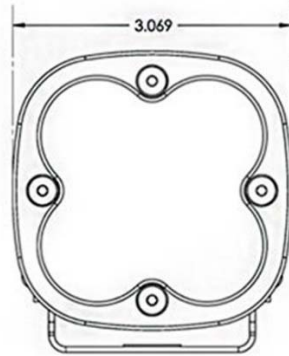

Specifications:

- **Lumens:** 4,900 Utilizing 4 Cree LEDs
- **Candela:** 76,194 (CD)
- **Weight:** 12 ounces
- **Wattage/Amps:** 40W / 3.33A
- **Input Voltage:** 9V-32V
- **Dimensions:** 3.07" x 2.77" x 3.07"
- **LED Life Expectancy:** 49,930 Hours
- **Front Lens:** Hard Coated Polycarbonate
- **Housing:** Hard Anodize & Powder Coat
- **Bezel:** Hard Anodize
- **Hardware & Bracket Material:** Stainless Steel
- **Built-In Overvoltage Protection**

Squadron PRO

Part Number	Description	Raw Lumens Output	Watts Input	L inches	W inches	H inches	Weight (oz)
Spot							
49-0001	Squadron Pro, LED Light - Spot	4,900	40	3.07	2.77	3.07	12
49-1001	Squadron Pro, Flush Mount LED Light - Spot	4,900	40	3.5	2.77	3.5	12
49-0011	Squadron Pro, LED Light - Amber Spot	4,900	40	3.07	2.77	3.07	12
49-1011	Squadron Pro, Flush Mount, LED Light - Amber Spot	4,900	40	3.5	2.77	3.5	12
Driving Combo		4,900	40				
49-0003	Squadron Pro, LED Light – Driving Combo	4,900	40	3.07	2.77	3.07	12
49-1003	Squadron Pro, Flush Mount LED Light - Driving Combo	4,900	40	3.5	2.77	3.5	12
49-0013	Squadron Pro, LED Light – Amber Driving Combo	4,900	40	3.07	2.77	3.07	12
49-1013	Squadron Pro, Flush Mount LED Light, Amber Driving Combo	4,900	40	3.5	2.77	3.5	12
Flood		4,900	40				
49-0006	Squadron Pro, LED Light, Flood	4,900	40	3.07	2.77	3.07	12
49-1006	Squadron Pro, Flush Mount LED Light, Flood	4,900	40	3.5	2.77	3.5	12
49-0016	Squadron Pro, LED Light - Amber Flood	4,900	40	3.07	2.77	3.07	12
49-1016	Squadron Pro, Flush Mount LED Light - Amber Flood	4,900	40	3.5	2.77	3.5	12
Wide Cornering		4,900	40				
49-0005	Squadron Pro, LED Light - Wide Cornering	4,900	40	3.07	2.77	3.07	12
49-1005	Squadron Pro, Flush Mount LED Light - Wide Cornering	4,900	40	3.5	2.77	3.5	12
Marine/White							
	For Marine white use part # - WT						
	Example: 49-0001-WT						