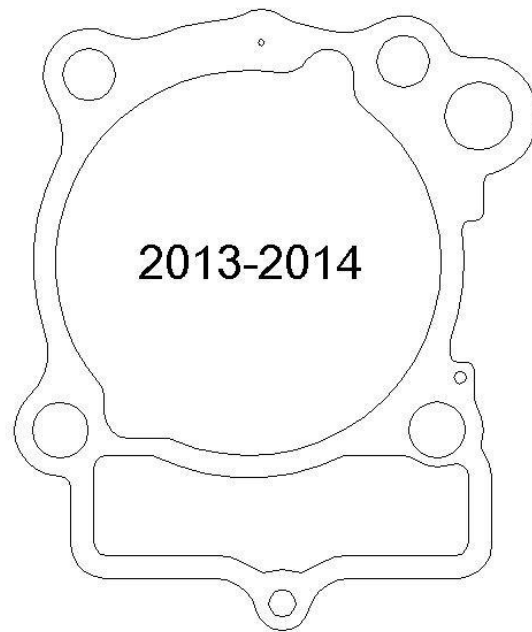

# Assembly instructions

**Following this RMZ 250 model year indication when you mount the base gasket.**