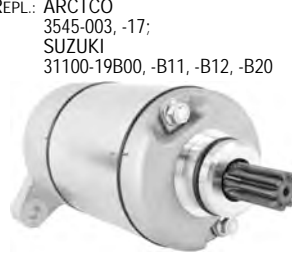

SMU0061
For Polaris ATVs, UTVs
PMDD; 12-Volt; CW; 9-Spline;
LESTER 18645; PIC 191-108;
Used on
ATVs
2004-05 ATP 330 2x4 w/329cc
2004-05 ATP 500 HO 2x4 w/499cc
2002 ATV Pro 500 4x4 w/499cc
2011-12 Hawkeye 400 w/455cc
1995-98 Magnum 2X4 w/425cc
2000-02 Magnum 325 2x4 & 4X4 w/325cc
2003-05 Magnum 330 2x4 & 4X4 w/329cc
1995-98 Magnum 4X4 w/425cc
1999-03 Magnum 500 w/499cc
1997-11 Scrambler 500 2x4 & 4X4 w/499cc
1999-00 Sportsman 335 w/335cc
2001-05 Sportsman 400 w/425cc
2011-11 Sportsman 400 HO 4x4 w/455cc
2006-07 Sportsman 450 w/455cc
1996-02 Sportsman 500 w/499cc
2006-12 Sportsman 500 EFI w/499cc
2001-11 Sportsman 500 HO w/499cc
1999-00 Sportsman 500 RSE w/499cc
1996-98 Sportsman 500 Swedish w/499cc
2002 Sportsman 500 X w/499cc
2006-09 Sportsman X2 500 w/499cc
2007-08 Sportsman X2 500 Quad w/499cc
2008-11 Trail Blazer 330 w/329cc
2000-02 Trail Boss 325 w/325cc
2003-11 Trail Boss 330 w/329cc
1999 Worker 335 w/335cc
1999 Worker 500 w/499cc
1997 XPlorer 500 w/499cc
UTVs
1998-02 Big Boss 500 6X6 w/499cc
1996-97 Magnum 6X6 w/425cc
2001-04 Ranger 2X4 w/425cc
2005-09 Ranger 2x4 w/499cc
2010-13 Ranger 4X4 w/455cc
2001-07 Ranger 4x4 w/499cc
2006-13 Ranger 4X4 EFI w/499cc
1998-05 Ranger 6X6 w/499cc
2000-08 Sportsman 6x6 w/499cc
REPL.: POLARIS
3084981, 3090188