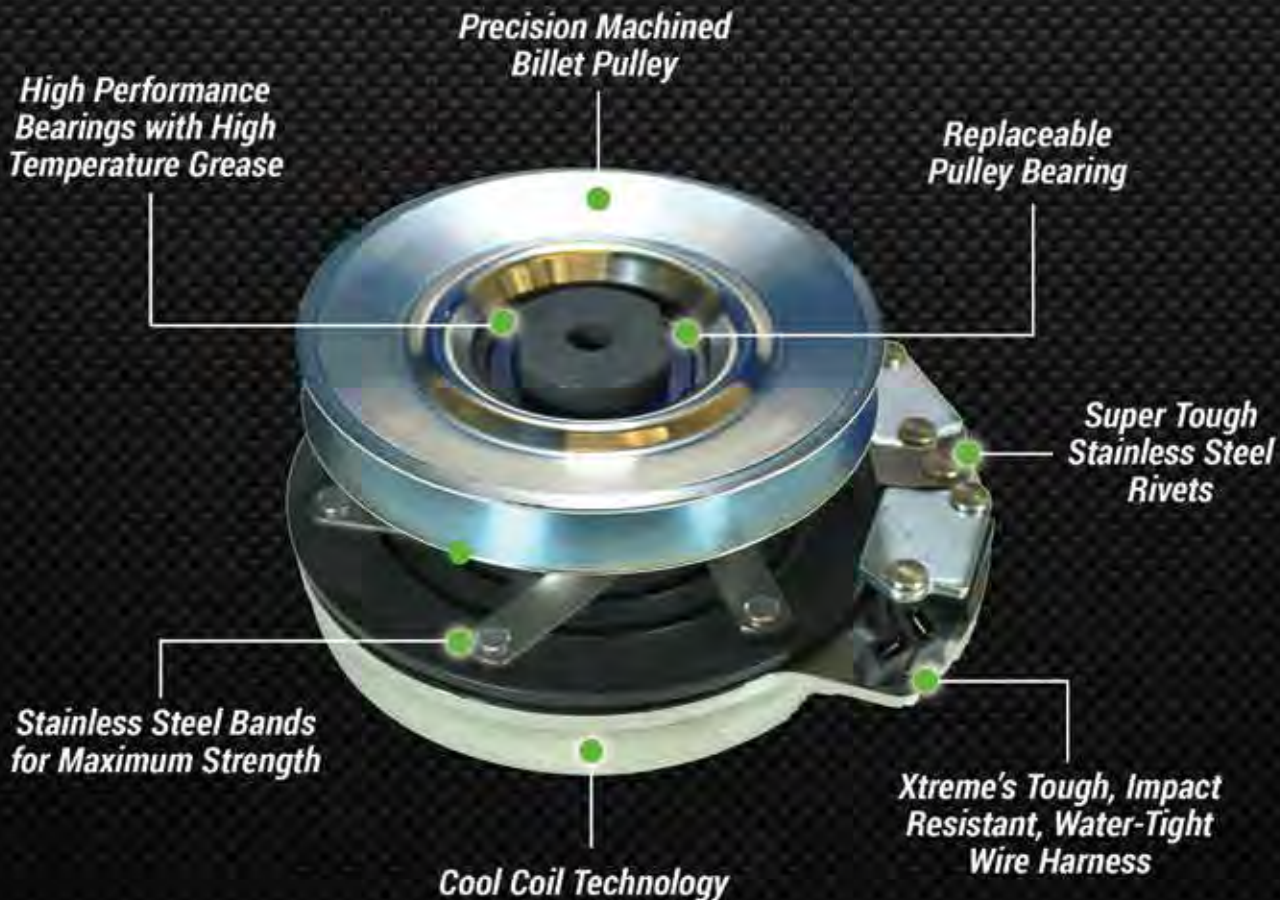

The **Xtreme** Difference

Xtreme is a world-class performance clutch manufacturer with over 2,400 clutch part numbers in stock

Xtreme Engineering: Every clutch was designed and tested using design for Six Sigma and Lean methods. By using DFMEA (Design Failure Modes and Effects Analysis) methods, Xtreme makes a high performance clutch at a better price.

Xtreme Design: With machined pulleys, Cool Coil Technology, high performance bearings, stainless steel straps and rivets, Xtreme Tough Wire Protection System, and a replaceable bearing, the Xtreme design is pure performance in every respect.

Xtreme Company: Xtreme is a Lean/Six Sigma company. That basically means we can build your high quality clutch and ship it the same day with an impressive cut-off time of noon EST.

Xtreme Commitment: Our customers are always first. We offer free technical support and engineering. If you have a special application or engine swap, give us a call.