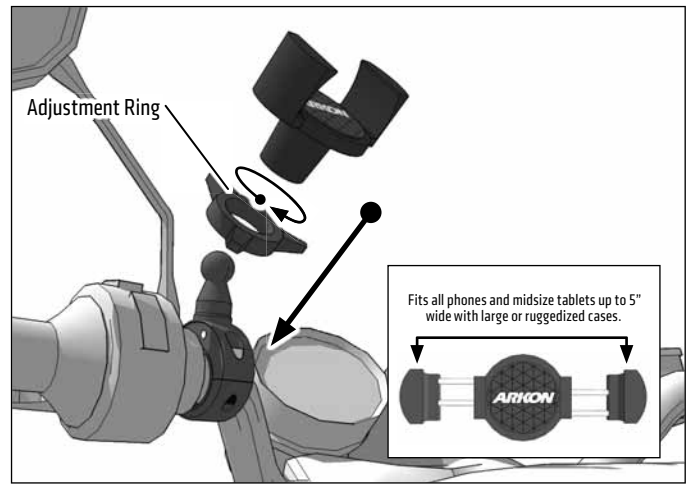

Package Contents:

- RVXLWR-B** – RoadVise™ XL Phone and Midsize Tablet Holder with Tightening Ring
- MC2C** – Premium Motorcycle Handlebar Mount – Chrome

Three handlebar spacer/adaptor rings of different widths are also included with the mount. Choose the appropriate size for optimum mounting to your handlebar.

IMPORTANT: Do not overtighten ring. Overtightening ring may damage threads on holder and also make it difficult to adjust holder.

Compatibility:

For handlebars 30mm-40mm in diameter. Fits smartphones with cases weighing up to 2 pounds and measuring up to 5" wide.

- 1 Place appropriate handlebar spacer/adaptor ring around handlebar. Attach mount to handlebar around spacer. Use the included hex key to securely tighten both mounting screws.

- 2 Place adjustment ring over the mount's ball. Snap the RoadVise XL Holder onto the mount and tighten adjustment ring to set position.

- 3 Using two hands, insert the phone into the holder by pushing the device into one of the spring-loaded legs. Expand the other leg and fully insert device until it lays flat against the gray rubber pad.