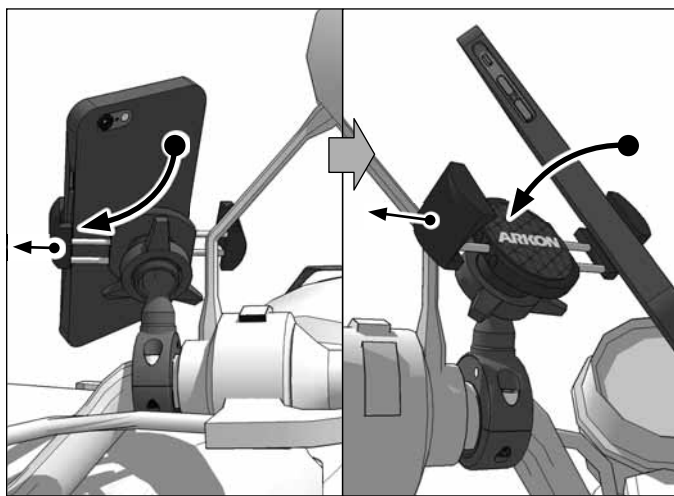

Package Contents:

- RVXLWR-B** – RoadVise™ XL Phone and Midsize Tablet Holder with Tightening Ring
- MC2C** – Premium Motorcycle Handlebar Mount – Chrome

Three handlebar spacer/adaptor rings of different widths are also included with the mount. Choose the appropriate size for optimum mounting to your handlebar.

IMPORTANT: Do not overtighten ring. Overtightening ring may damage threads on holder and also make it difficult to adjust holder.

Compatibility:

For handlebars 30mm-40mm in diameter. Fits smartphones with cases weighing up to 2 pounds and measuring up to 5" wide.

- 1 Place appropriate handlebar spacer/adaptor ring around handlebar. Attach mount to handlebar around spacer. Use the included hex key to securely tighten both mounting screws.

- 2 Place adjustment ring over the mount's ball. Snap the RoadVise XL Holder onto the mount and tighten adjustment ring to set position.

- 3 Using two hands, insert the phone into the holder by pushing the device into one of the spring-loaded legs. Expand the other leg and fully insert device until it lays flat against the gray rubber pad.