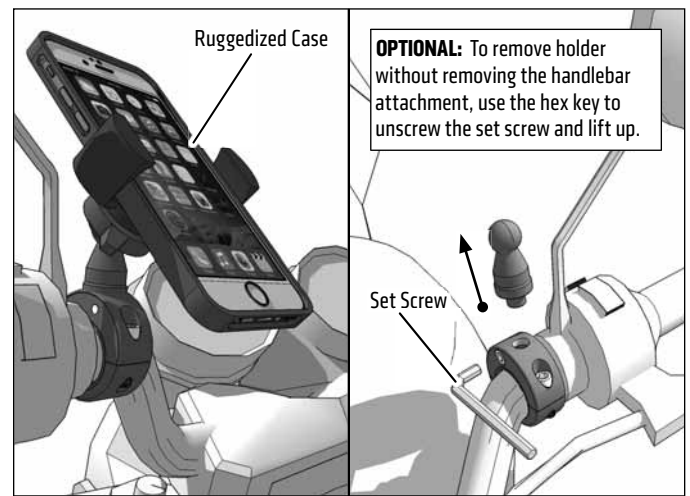

1. 4 RoadVise XL Holders work best with smartphones using a case. For maximum grip, make sure to use a ruggedized case while using this product.