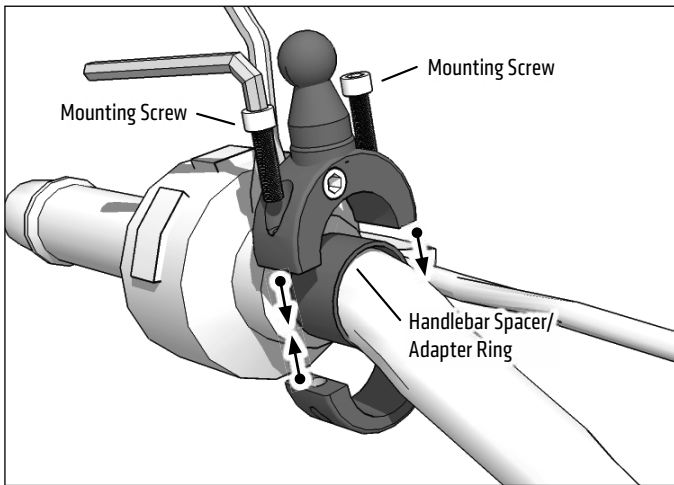

Package Contents:

- RVXLWR-B** – RoadVise™ XL Phone and Midsize Tablet Holder with Tightening Ring
- MC2C** – Premium Motorcycle Handlebar Mount – Chrome

Three handlebar spacer/adaptor rings of different widths are also included with the mount. Choose the appropriate size for optimum mounting to your handlebar.

IMPORTANT: Do not overtighten ring. Overtightening ring may damage threads on holder and also make it difficult to adjust holder.

Compatibility:

For handlebars 30mm-40mm in diameter. Fits smartphones with cases weighing up to 2 pounds and measuring up to 5" wide.

- 1 Place appropriate handlebar spacer/adaptor ring around handlebar. Attach mount to handlebar around spacer. Use the included hex key to securely tighten both mounting screws.

- 2 Place adjustment ring over the mount's ball. Snap the RoadVise XL Holder onto the mount and tighten adjustment ring to set position.

- 3 Using two hands, insert the phone into the holder by pushing the device into one of the spring-loaded legs. Expand the other leg and fully insert device until it lays flat against the gray rubber pad.