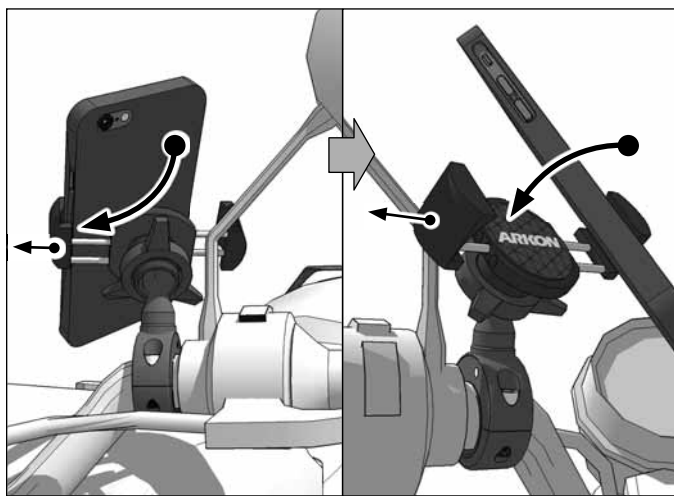

Package Contents:

- RVXLWR-B** – RoadVise™ XL Phone and Midsize Tablet Holder with Tightening Ring
- MC2B** – Premium Motorcycle Handlebar Mount – Black

Three handlebar spacer/adaptor rings of different widths are also included with the mount. Choose the appropriate size for optimum mounting to your handlebar.

IMPORTANT: Do not overtighten ring. Overtightening ring may damage threads on holder and also make it difficult to adjust holder.

Compatibility:

For handlebars 30mm-40mm in diameter. Fits smartphones with cases weighing up to 2 pounds and measuring up to 5" wide.

- 1 Place appropriate handlebar spacer/adaptor ring around handlebar. Attach mount to handlebar around spacer. Use the included hex key to securely tighten both mounting screws.

- 2 Place adjustment ring over the mount's ball. Snap the RoadVise XL Holder onto the mount and tighten adjustment ring to set position.

- 3 Using two hands, insert the phone into the holder by pushing the device into one of the spring-loaded legs. Expand the other leg and fully insert device until it lays flat against the gray rubber pad.