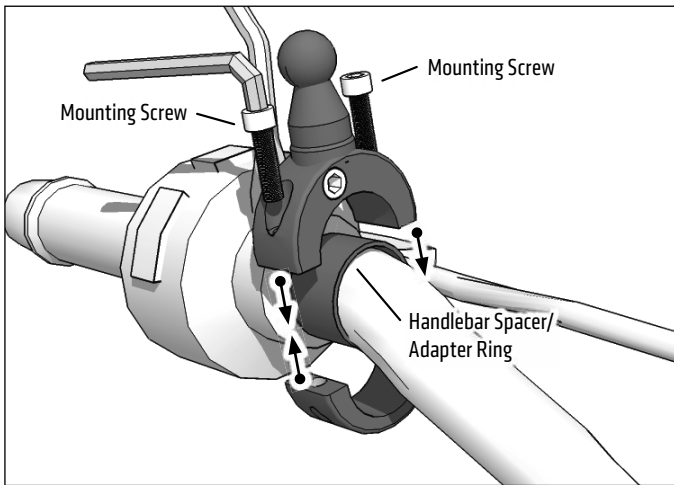

Package Contents:

- RVXLWR-B** – RoadVise™ XL Phone and Midsize Tablet Holder with Tightening Ring
- MC2B** – Premium Motorcycle Handlebar Mount – Black

Three handlebar spacer/adaptor rings of different widths are also included with the mount. Choose the appropriate size for optimum mounting to your handlebar.

IMPORTANT: Do not overtighten ring. Overtightening ring may damage threads on holder and also make it difficult to adjust holder.

Compatibility:

For handlebars 30mm-40mm in diameter. Fits smartphones with cases weighing up to 2 pounds and measuring up to 5" wide.

- 1 Place appropriate handlebar spacer/adaptor ring around handlebar. Attach mount to handlebar around spacer. Use the included hex key to securely tighten both mounting screws.

- 2 Place adjustment ring over the mount's ball. Snap the RoadVise XL Holder onto the mount and tighten adjustment ring to set position.

- 3 Using two hands, insert the phone into the holder by pushing the device into one of the spring-loaded legs. Expand the other leg and fully insert device until it lays flat against the gray rubber pad.