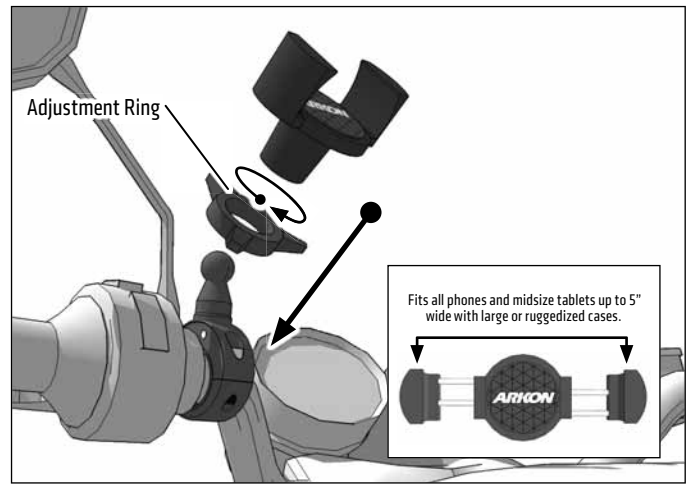

Package Contents:

- RVXLWR-B** – RoadVise™ XL Phone and Midsize Tablet Holder with Tightening Ring
- MC2B** – Premium Motorcycle Handlebar Mount – Black

Three handlebar spacer/adaptor rings of different widths are also included with the mount. Choose the appropriate size for optimum mounting to your handlebar.

IMPORTANT: Do not overtighten ring. Overtightening ring may damage threads on holder and also make it difficult to adjust holder.

Compatibility:

For handlebars 30mm-40mm in diameter. Fits smartphones with cases weighing up to 2 pounds and measuring up to 5" wide.

- 1 Place appropriate handlebar spacer/adaptor ring around handlebar. Attach mount to handlebar around spacer. Use the included hex key to securely tighten both mounting screws.

- 2 Place adjustment ring over the mount's ball. Snap the RoadVise XL Holder onto the mount and tighten adjustment ring to set position.

- 3 Using two hands, insert the phone into the holder by pushing the device into one of the spring-loaded legs. Expand the other leg and fully insert device until it lays flat against the gray rubber pad.