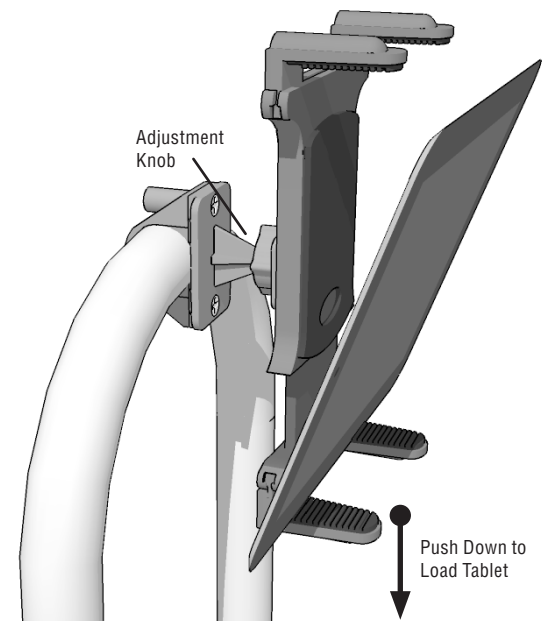

GN032-SBH  
Boat Helm Mount

TAB001  
Universal Tablet Holder

**Package Contents:**

- (1) GN032-SBH - Boat Helm Mount
- (1) TAB001 - Universal Tablet Holder with Support Legs

**IMPORTANT:** Install the appropriate size support legs on the holder that will work for your device.

**1 Attach Mount to Boat Helm / Rail**

**2 Attach Holder to Mount**

**3 Mount a tablet**

**Safety Precautions**

Arkon is not responsible for any damages caused to your boat, your device, or yourself due to the installation or use of this pedestal mount.