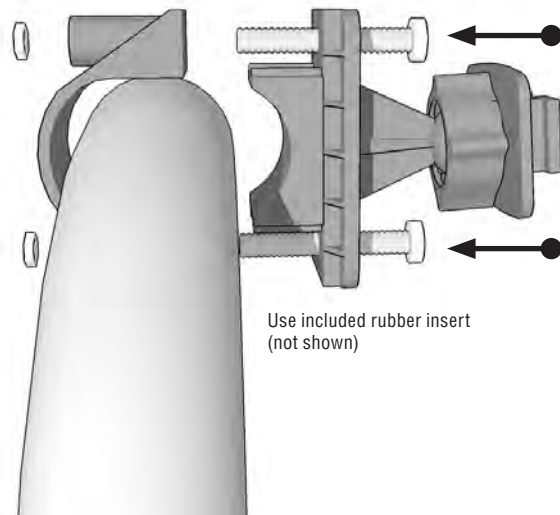

GN032-SBH  
Boat Helm Mount

TAB001  
Universal Tablet Holder

**Package Contents:**

- (1) GN032-SBH - Boat Helm Mount
- (1) TAB001 - Universal Tablet Holder with Support Legs

**IMPORTANT:** Install the appropriate size support legs on the holder that will work for your device.

**1 Attach Mount to Boat Helm / Rail**

**2 Attach Holder to Mount**

**3 Mount a tablet**

**Safety Precautions**

Arkon is not responsible for any damages caused to your boat, your device, or yourself due to the installation or use of this pedestal mount.