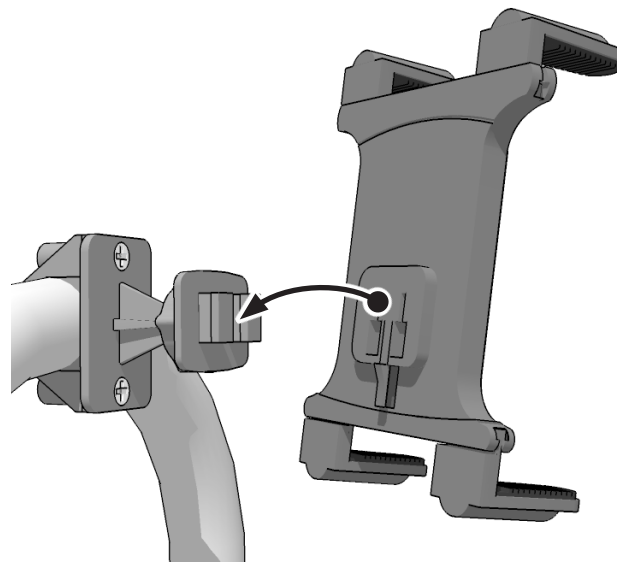

GN032-SBH  
Boat Helm Mount

TAB001  
Universal Tablet Holder

**Package Contents:**

- (1) GN032-SBH - Boat Helm Mount
- (1) TAB001 - Universal Tablet Holder with Support Legs

**IMPORTANT:** Install the appropriate size support legs on the holder that will work for your device.

**1 Attach Mount to Boat Helm / Rail**

**2 Attach Holder to Mount**

**3 Mount a tablet**

**Safety Precautions**

Arkon is not responsible for any damages caused to your boat, your device, or yourself due to the installation or use of this pedestal mount.