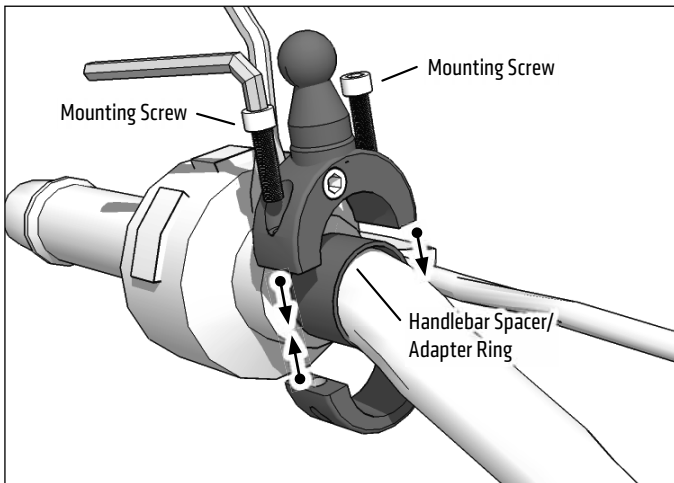

**Package Contents:**

**RV001WR** – RoadVise™ Premium Universal Smartphone Holder with Ring  
**MC2C**– Premium Motorcycle Handlebar Mount - Chrome

Three handlebar spacer/adaptor rings of different widths are also included with the mount. Choose the appropriate size for optimum mounting to your handlebar.

**IMPORTANT:** Do not overtighten ring. Overtightening ring may damage threads on holder and also make it difficult to adjust holder.

**Compatibility:**

For handlebars 30mm-40mm in diameter. Fits smartphones with cases weighing up to 2 pounds and measuring up to 4" wide.

- 1 Place appropriate handlebar spacer/adaptor ring around handlebar. Attach mount to handlebar around spacer. Use the included hex key to securely tighten both mounting screws.

- 2 Place adjustment ring over the mount's ball. Snap the RoadVise Holder onto the mount and tighten adjustment ring to set position.

- 3 Using two hands, insert the phone into the holder by pushing the device into one of the spring-loaded legs. Expand the other leg and fully insert device until it lays flat against the blue rubber pad.