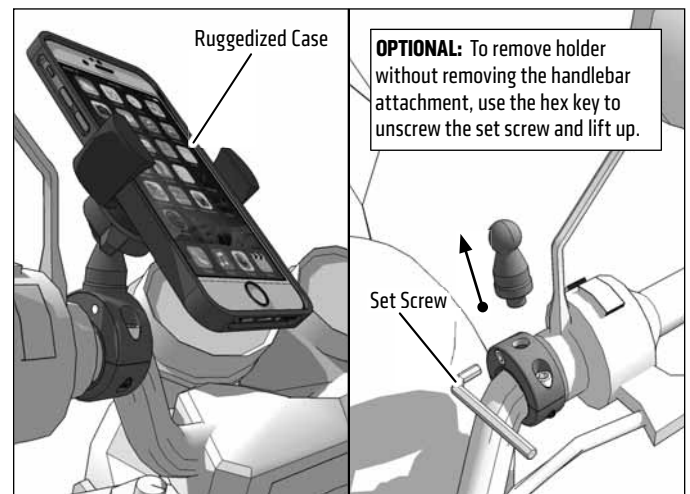

1. 4 RoadVise Holders work best with smartphones using a case. For maximum grip, make sure to use a ruggedized case while using this product.