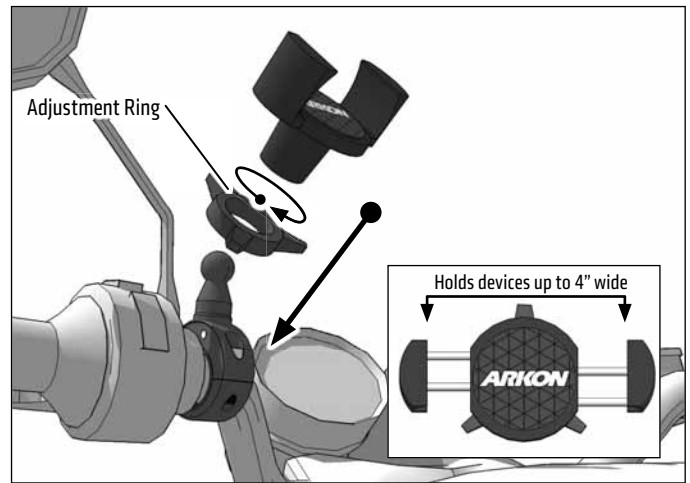

**Package Contents:**

**RV001WR** – RoadVise™ Premium Universal Smartphone Holder with Ring  
**MC2C**– Premium Motorcycle Handlebar Mount - Chrome

Three handlebar spacer/adaptor rings of different widths are also included with the mount. Choose the appropriate size for optimum mounting to your handlebar.

**IMPORTANT:** Do not overtighten ring. Overtightening ring may damage threads on holder and also make it difficult to adjust holder.

**Compatibility:**

For handlebars 30mm-40mm in diameter. Fits smartphones with cases weighing up to 2 pounds and measuring up to 4" wide.

- 1 Place appropriate handlebar spacer/adaptor ring around handlebar. Attach mount to handlebar around spacer. Use the included hex key to securely tighten both mounting screws.

- 2 Place adjustment ring over the mount's ball. Snap the RoadVise Holder onto the mount and tighten adjustment ring to set position.

- 3 Using two hands, insert the phone into the holder by pushing the device into one of the spring-loaded legs. Expand the other leg and fully insert device until it lays flat against the blue rubber pad.