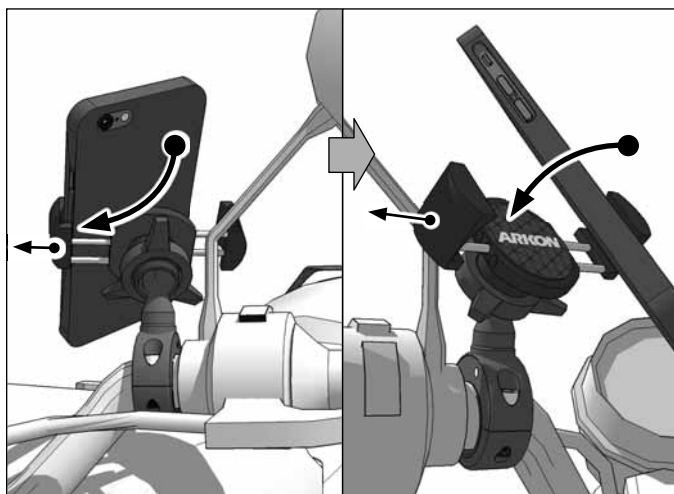

**Package Contents:**

**RV001WR** – RoadVise™ Premium Universal Smartphone Holder with Ring  
**MC2C**– Premium Motorcycle Handlebar Mount - Chrome

Three handlebar spacer/adaptor rings of different widths are also included with the mount. Choose the appropriate size for optimum mounting to your handlebar.

**IMPORTANT:** Do not overtighten ring. Overtightening ring may damage threads on holder and also make it difficult to adjust holder.

**Compatibility:**

For handlebars 30mm-40mm in diameter. Fits smartphones with cases weighing up to 2 pounds and measuring up to 4" wide.

- 1 Place appropriate handlebar spacer/adaptor ring around handlebar. Attach mount to handlebar around spacer. Use the included hex key to securely tighten both mounting screws.

- 2 Place adjustment ring over the mount's ball. Snap the RoadVise Holder onto the mount and tighten adjustment ring to set position.

- 3 Using two hands, insert the phone into the holder by pushing the device into one of the spring-loaded legs. Expand the other leg and fully insert device until it lays flat against the blue rubber pad.