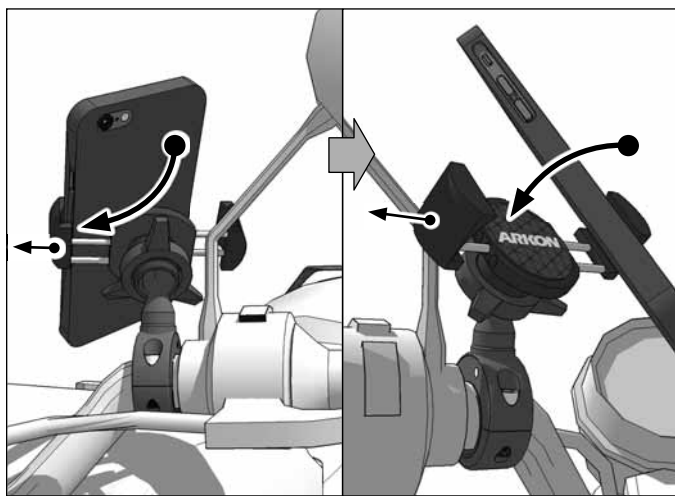

Package Contents:

- RV001WR – RoadVise™ Premium Universal Smartphone Holder with Ring
- MC2B – Premium Motorcycle Handlebar Mount - Black

Three handlebar spacer/adaptor rings of different widths are also included with the mount. Choose the appropriate size for optimum mounting to your handlebar.

IMPORTANT: Do not overtighten ring. Overtightening ring may damage threads on holder and also make it difficult to adjust holder.

Compatibility:

For handlebars 30mm-40mm in diameter. Fits smartphones with cases weighing up to 2 pounds and measuring up to 4" wide.

- 1 Place appropriate handlebar spacer/adaptor ring around handlebar. Attach mount to handlebar around spacer. Use the included hex key to securely tighten both mounting screws.

- 2 Place adjustment ring over the mount's ball. Snap the RoadVise Holder onto the mount and tighten adjustment ring to set position.

- 3 Using two hands, insert the phone into the holder by pushing the device into one of the spring-loaded legs. Expand the other leg and fully insert device until it lays flat against the blue rubber pad.