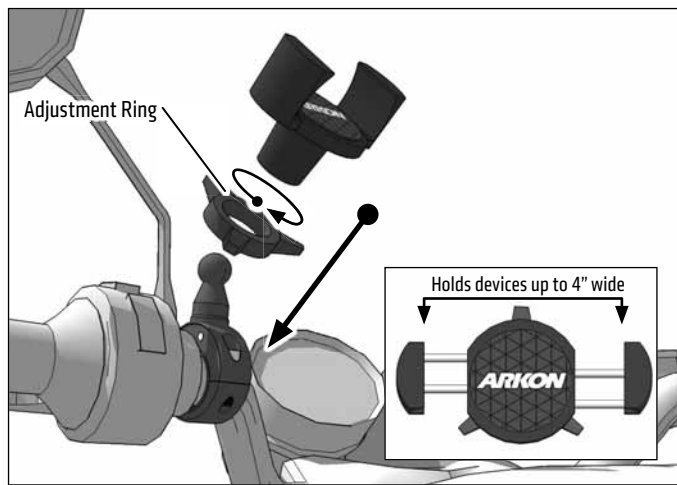

Package Contents:

- RV001WR – RoadVise™ Premium Universal Smartphone Holder with Ring
- MC2B – Premium Motorcycle Handlebar Mount - Black

Three handlebar spacer/adaptor rings of different widths are also included with the mount. Choose the appropriate size for optimum mounting to your handlebar.

IMPORTANT: Do not overtighten ring. Overtightening ring may damage threads on holder and also make it difficult to adjust holder.

Compatibility:

For handlebars 30mm-40mm in diameter. Fits smartphones with cases weighing up to 2 pounds and measuring up to 4" wide.

- 1 Place appropriate handlebar spacer/adaptor ring around handlebar. Attach mount to handlebar around spacer. Use the included hex key to securely tighten both mounting screws.

- 2 Place adjustment ring over the mount's ball. Snap the RoadVise Holder onto the mount and tighten adjustment ring to set position.

- 3 Using two hands, insert the phone into the holder by pushing the device into one of the spring-loaded legs. Expand the other leg and fully insert device until it lays flat against the blue rubber pad.