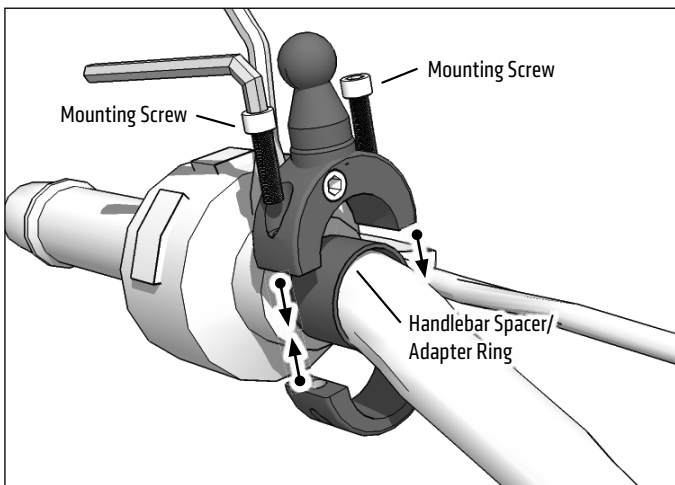

Package Contents:

- RV001WR – RoadVise™ Premium Universal Smartphone Holder with Ring
- MC2B – Premium Motorcycle Handlebar Mount - Black

Three handlebar spacer/adaptor rings of different widths are also included with the mount. Choose the appropriate size for optimum mounting to your handlebar.

IMPORTANT: Do not overtighten ring. Overtightening ring may damage threads on holder and also make it difficult to adjust holder.

Compatibility:

For handlebars 30mm-40mm in diameter. Fits smartphones with cases weighing up to 2 pounds and measuring up to 4" wide.

- 1 Place appropriate handlebar spacer/adaptor ring around handlebar. Attach mount to handlebar around spacer. Use the included hex key to securely tighten both mounting screws.

- 2 Place adjustment ring over the mount's ball. Snap the RoadVise Holder onto the mount and tighten adjustment ring to set position.

- 3 Using two hands, insert the phone into the holder by pushing the device into one of the spring-loaded legs. Expand the other leg and fully insert device until it lays flat against the blue rubber pad.