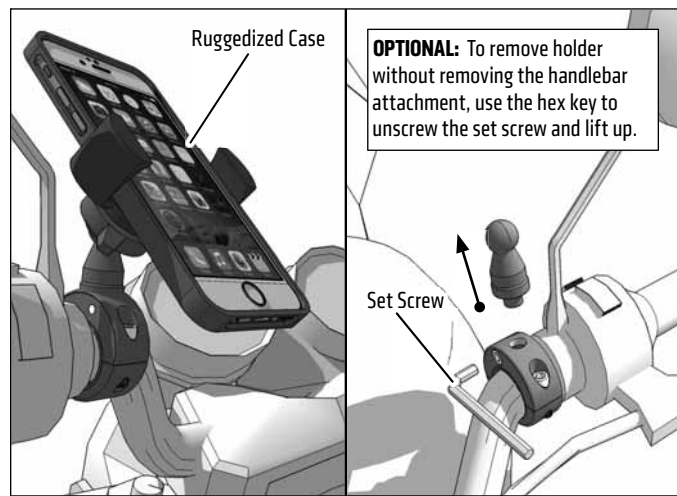

1. 4 RoadVise Holders work best with smartphones using a case. For maximum grip, make sure to use a ruggedized case while using this product.