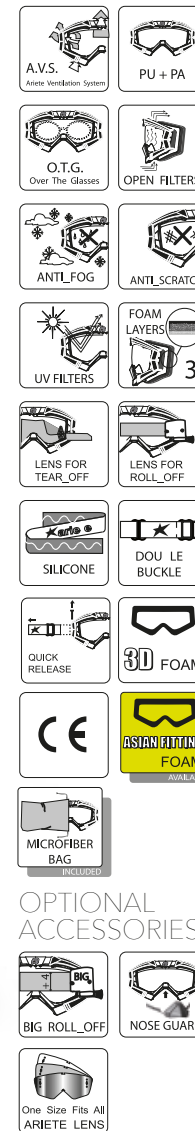

FEATURES

Ariete puts everything within reach.

Find out more about riding gear we have.