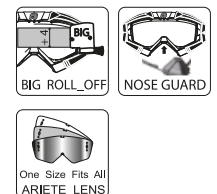

OPTIONAL ACCESSORIES

Ariete puts everything within reach.

Find out more about riding gear we have.