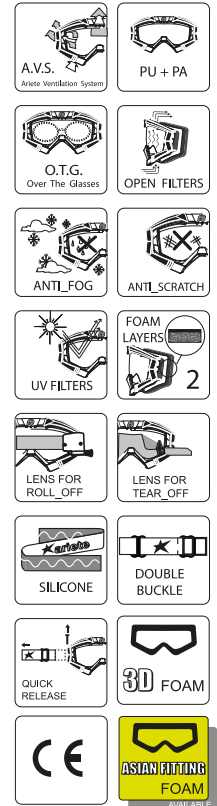

RIDING CROWS BASIC TECHNOLOGY

FRAME

Medium/Large Fitment
O.T.G. (Over The Glasses) Design
Compatible with BIG/XL Roll-Off Kit
Tough PUR frame for low-temperature flexibility
Adjustable Outriggers For Perfect Helmet Fit
CE approved

VENTILATION

Extra Ventilation
A.V.S. Ariete Ventilation System
Open filters

LENS

Clear lens in Lexan®
Distortion-free lens
Best Anti-fog coating
Anti-scratch treatment
Provided with pins to suit roll-off or tear-off use
UV rays total protection

ELASTIC STRAP

Anti-slip silicone bead
Double buckle for quick adjustment
QD pin allows headband to be removed and cleaned

2-LAYER FACE FOAM

1st super-soft technical foam layer with open cells
2nd layer of black hypo-allergenic pile in contact with the skin
3D Thermo-formed sponge lining for unmatched comfort and feel
Asian Fitting Foam Available

FEATURES

OPTIONAL ACCESSORIES

Ariete puts everything within reach.

Find out more about riding gear we have.