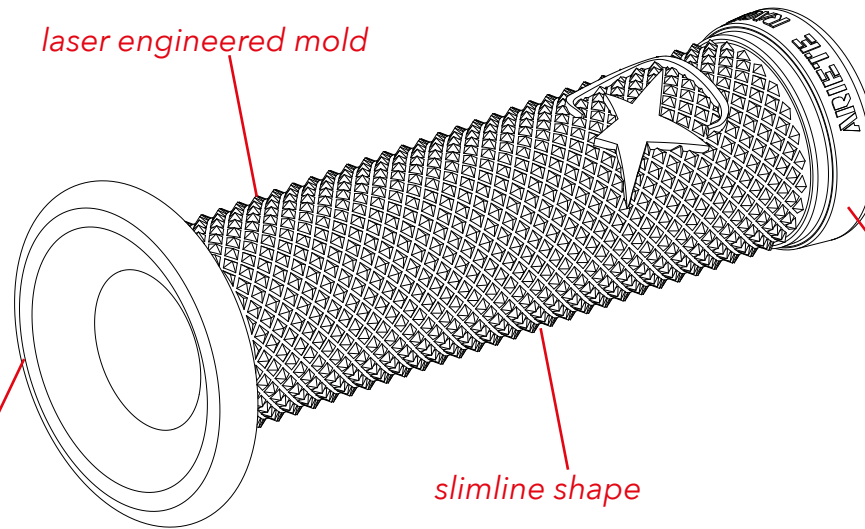

laser engineered mold

optimized for throttle pipe

slimline shape

optimized for bar weights