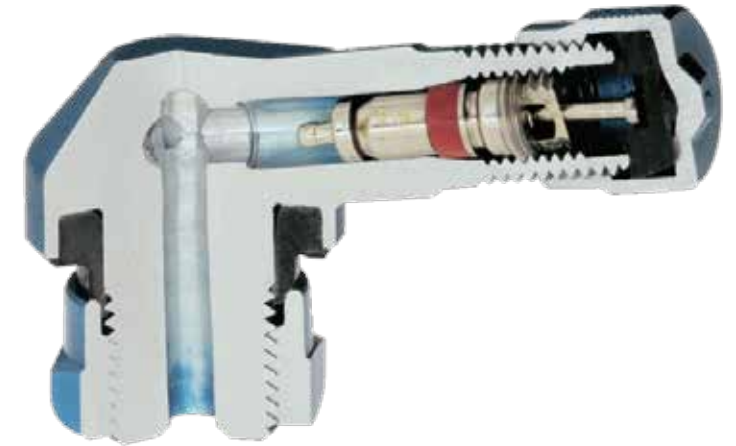

RACING VALVES FOR TUBELESS

- safety valve in aluminium for tubeless wheels
- practical access for inflation
- no loss of pressure in the tyre
- sold in pairs