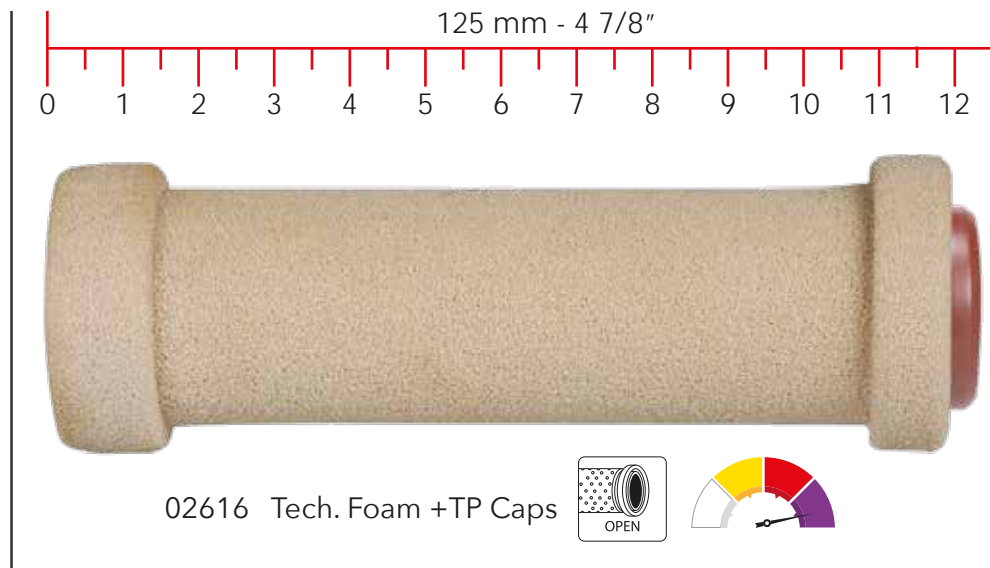

02621/A-GF

FLUO COLOR

ATV- CYCLE GRIPS

∅22-22

∅22-22

TRIAL GRIPS

RALLY GRIPS

CLASSIC MX GRIPS