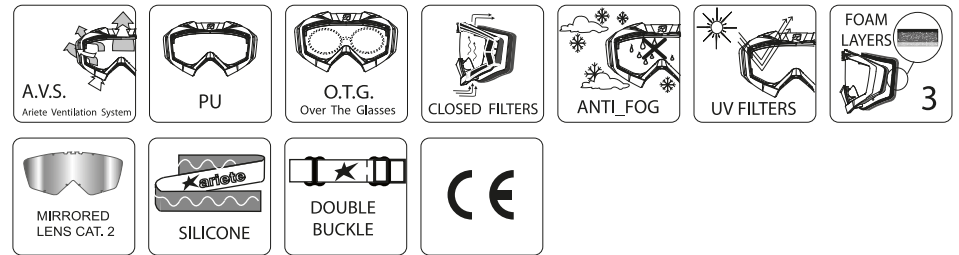

ADRENALINE SENIOR RALLY GOGGLES

14001-DNS

FEATURES

OPTIONAL ACCESSORIES

RIDING CROWS TOP RALLY GOGGLES

13950-DNGF

FEATURES

OPTIONAL ACCESSORIES