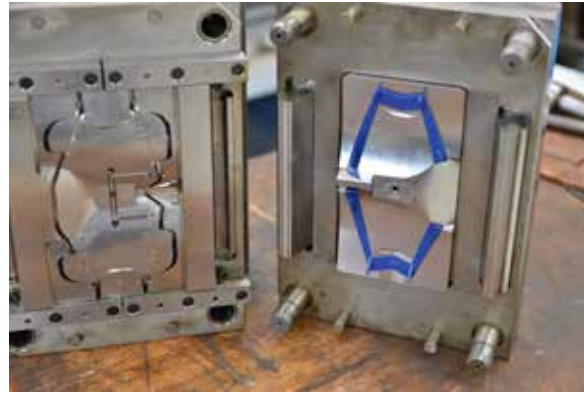

HIGH
QUALITY

INNOVATION