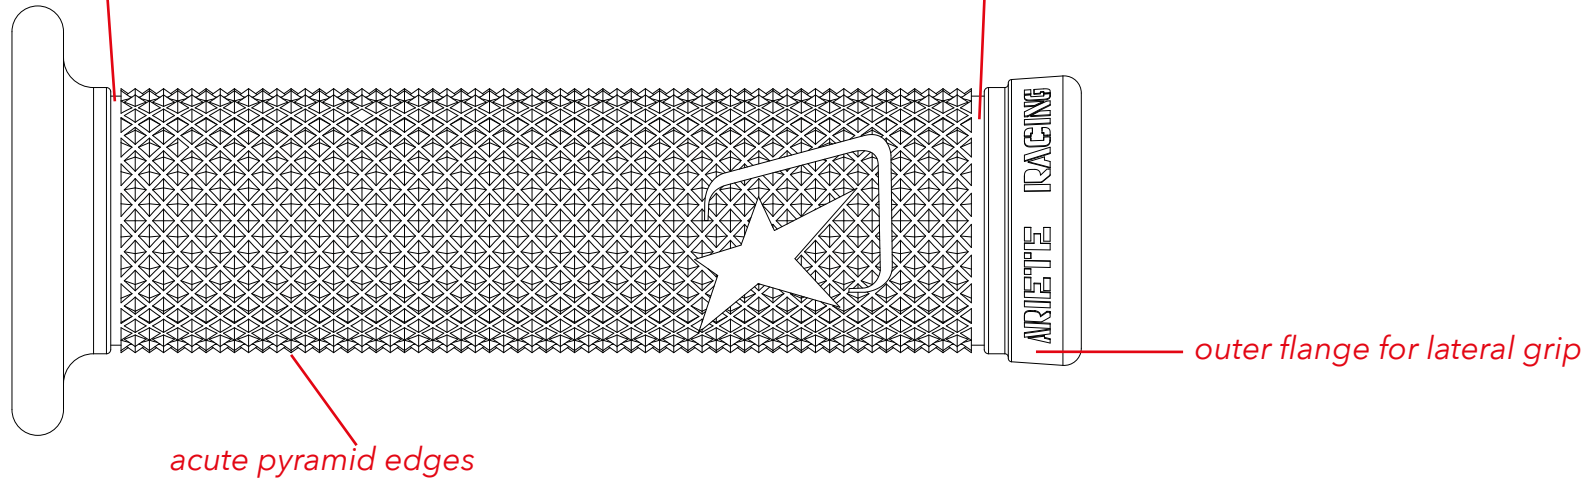

ROAD GRIPS TECHNOLOGY

built-in wire-on grooves with space to tighten the wire

built-in wire-on grooves with space to tighten the wire