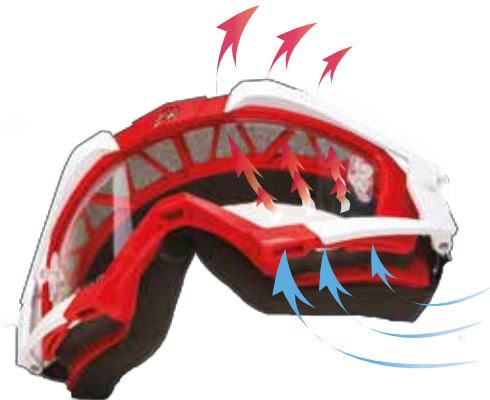

FIELD OF VISION

Ariete technicians have developed a frame that allows a wide field of view both laterally and vertically. This feature makes a vital contribution to rider safety. Adrenaline and Riding Crows goggles are OTG - over the glasses models.