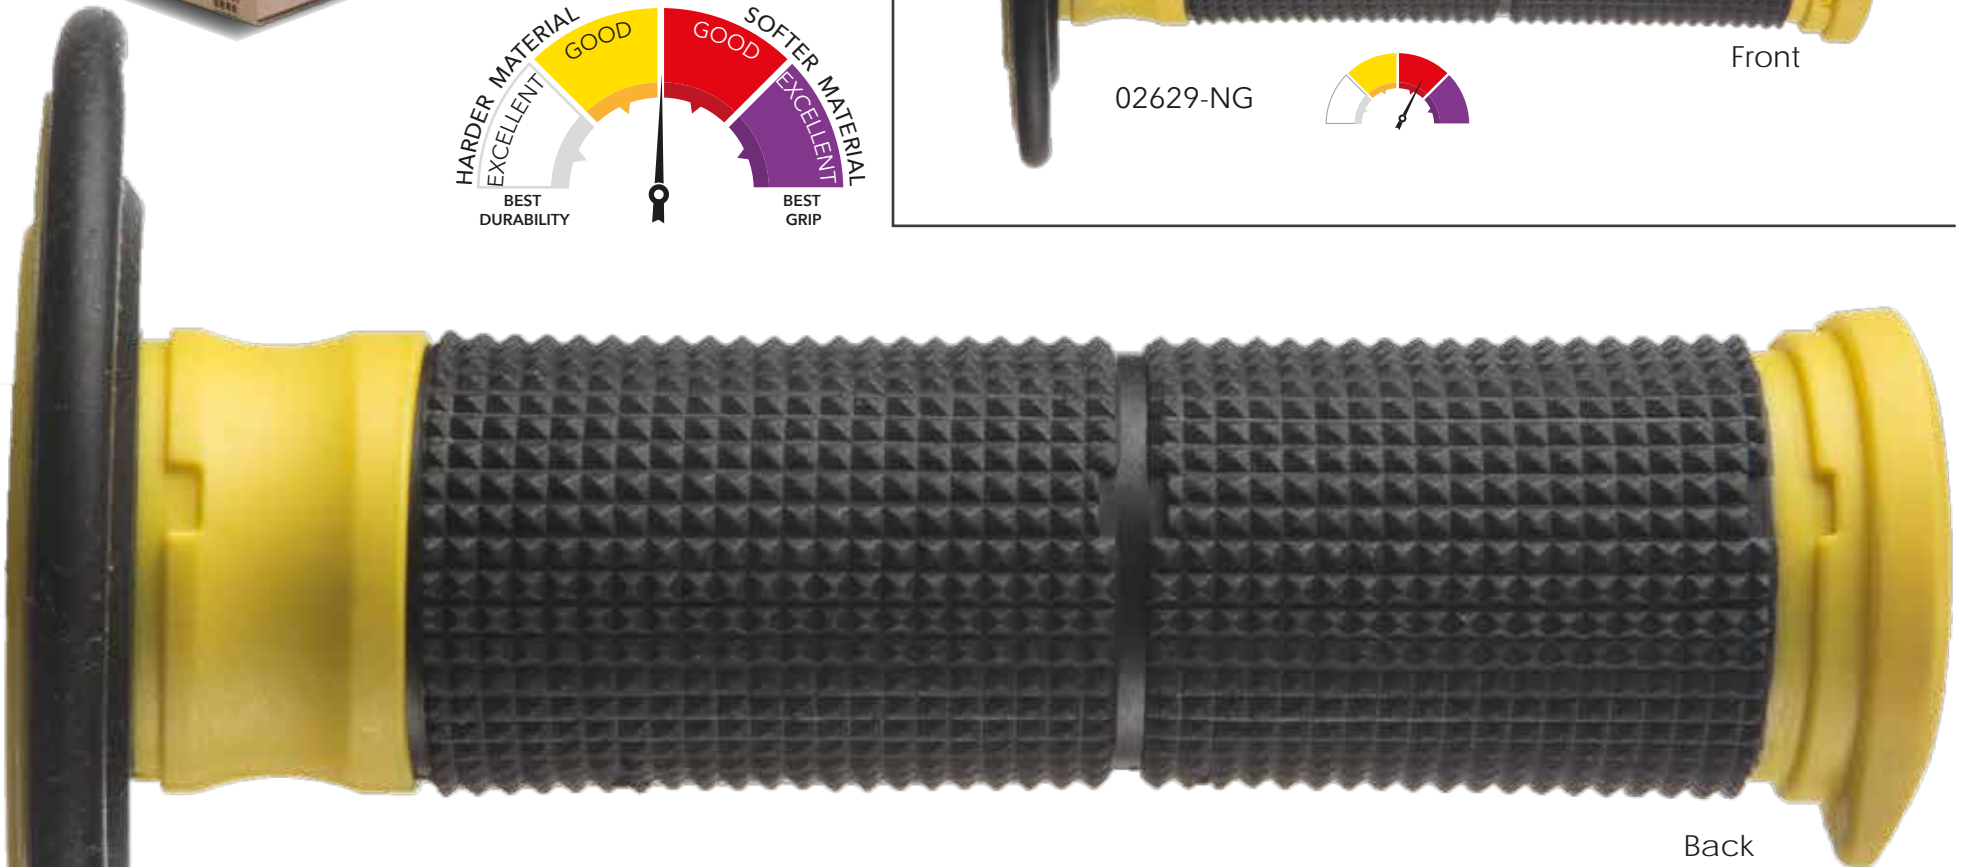

DUALITY GRIPS