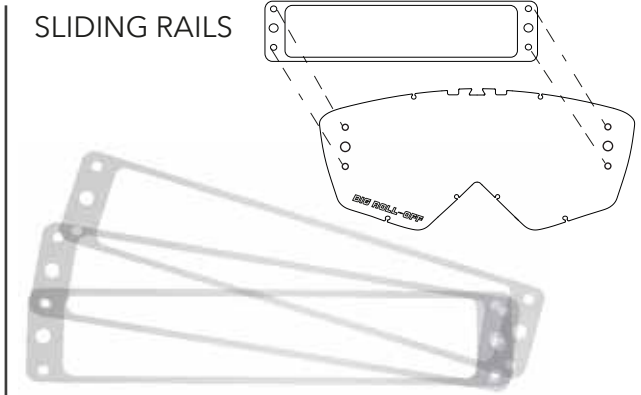

SLIDING RAILS

12967-RC 3 pcs.

ASSEMBLED LENS BIG/XL ROLL-OFF

- 1 lente per BIG/XL Roll-Off/ lens / lente cod.12961-RCFR
- 2 canistri premontati / assembled canisters / contenedores puestos
- 2 rullini / rolls of film / rollos de película transparente
- 1 guida di scorrimento / 1 anti-stick slide rail / carril trasparente
- 1 mud flap
- 6 Tear-offs for Roll-Off gratis / for free / sin cargo