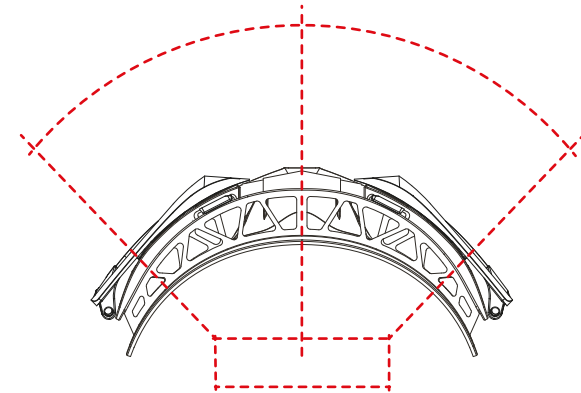

FIELD OF VISION

Ariete technicians have developed a frame that allows a wide field of view both laterally and vertically. This feature makes a vital contribution to rider safety. Adrenaline and Riding Crows goggles are OTG - over the glasses models.