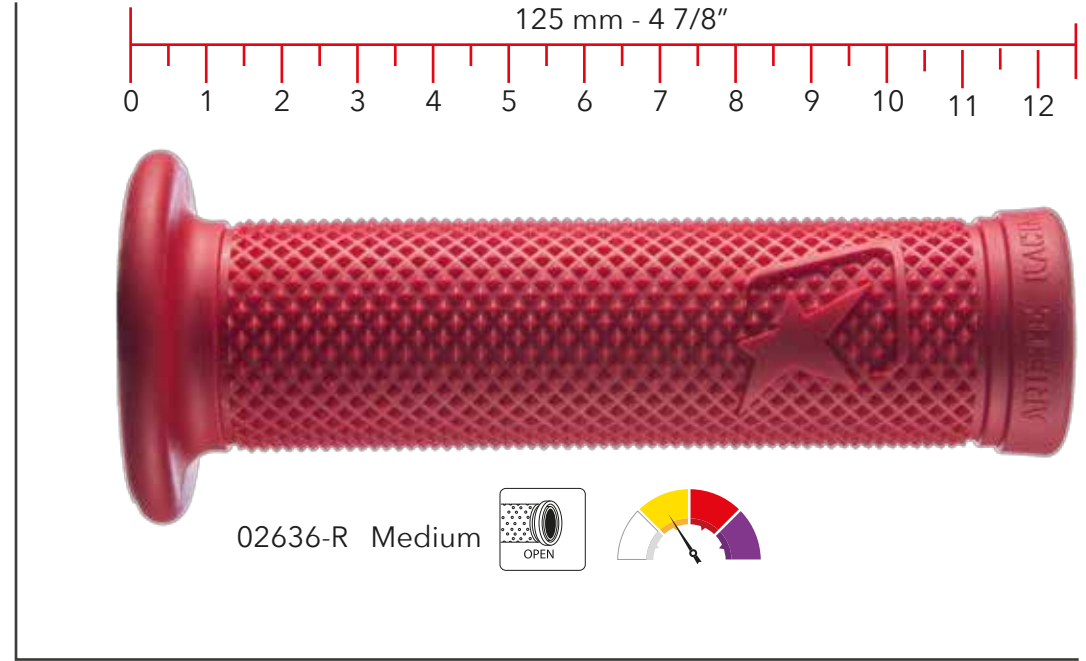

laser engineered mold

optimized for throttle pipe

slimline shape

optimized for bar weights

ARIES GRIPS

ARIESE GRIPS

02636 Soft

02636/H Medium