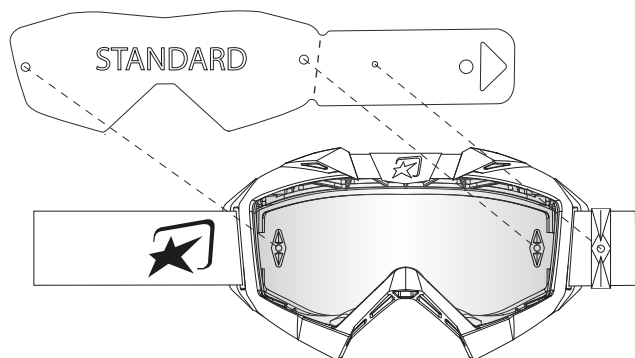

TEAR-OFFS FOR 07 - ADRENALINE - RIDING CROWS

STANDARD

12964-TOLE

Kit 5 pacchetti, 6 Tear-offs/pacchetto. Lenti a strappo standard da applicare sulla lente.

Kit 5 stacks, 6 Tear-offs/stack Standard tear-offs to place on the lenses.

Kit 5 paquetes, 6 Tear-offs/paquete. Tirables estandard para utilizar sobre la lente.