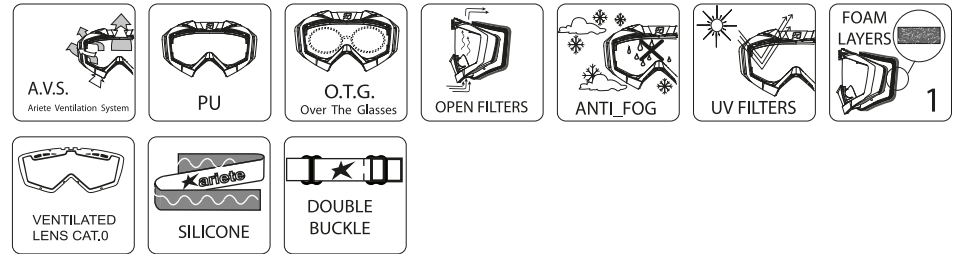

ADRENALINE PRIMIS ENDURO GOGGLES

14001-EN

FEATURES

OPTIONAL ACCESSORIES

RIDING CROWS BASIC ENDURO GOGGLES

13950-ENBN

13953-ENBN ASIAN FITTING FOAM

FEATURES

OPTIONAL ACCESSORIES