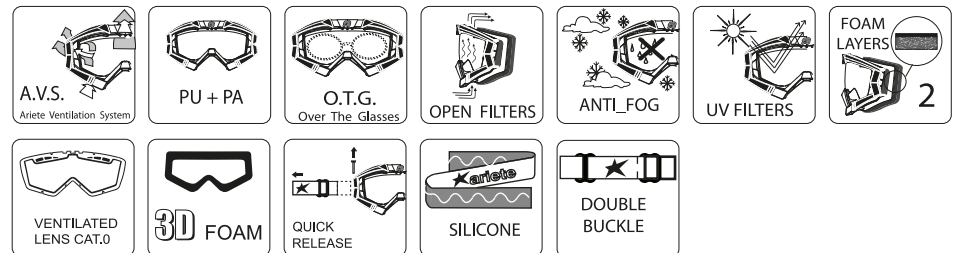

ADRENALINE PRIMIS ENDURO GOGGLES

14001-EN

FEATURES

OPTIONAL ACCESSORIES

RIDING CROWS BASIC ENDURO GOGGLES

13950-ENBN

13953-ENBN ASIAN FITTING FOAM

FEATURES

OPTIONAL ACCESSORIES