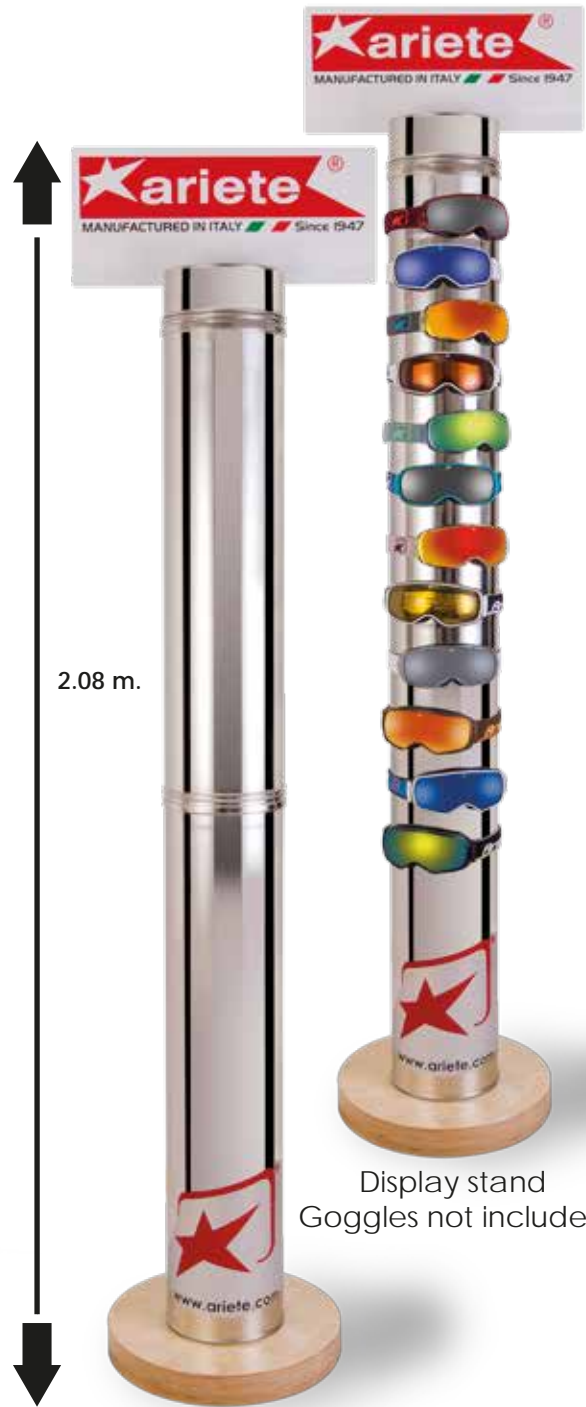

2.08 m.

DIS-18

Display stand
Goggles not included