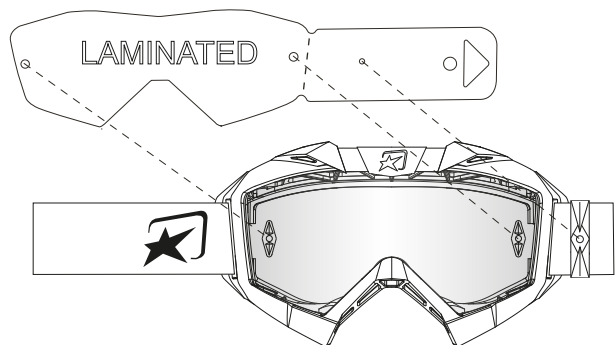

TEAR-OFFS

LAMINATED RECOMMENDED FOR RACE

12964-TOLL **Patented technology by Racing Optics® USA**

Kit 3 pacchetti, 7 Tear-offs/pacchetto. I tearoffs laminati sono 7 lenti a strappo "sigillate" tra loro.

Kit 3 stacks, 7 Tear-offs/stack. Mount 7 layers at one time and stack up to 21 tear-offs.

Kit 3 paquetes, 7 Tear-offs/paquete. Los tearoffs laminados son 7 películas desechables selladas entre sí, que puedes montar hasta 3 kits.