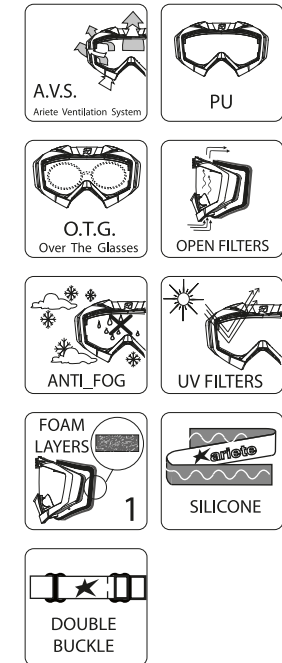

ADRENALINE PRIMIS MULTI-LAYER TECHNOLOGY

FEATURES

VENTILATION
Extra Ventilation
A.V.S. Ariete Ventilation System
Open filters

FRAME

Medium Fitment
O.T.G. (Over The Glasses) Design
Compatible with BIG/XL Roll-Off Kit
Tough PUR frame for low-temperature flexibility

LENS

Multi-layer/mirror lens
Distortion-free lens
Best Anti-fog coating
UV rays total protection

ELASTIC STRAP

Anti-slip silicone bead
Pin to suit tear-off use
Double buckle for quick adjustment

FACE FOAM

Super-soft technical foam with open cells
Hypo-allergenic foam in contact with the skin

OPTIONAL ACCESSORIES