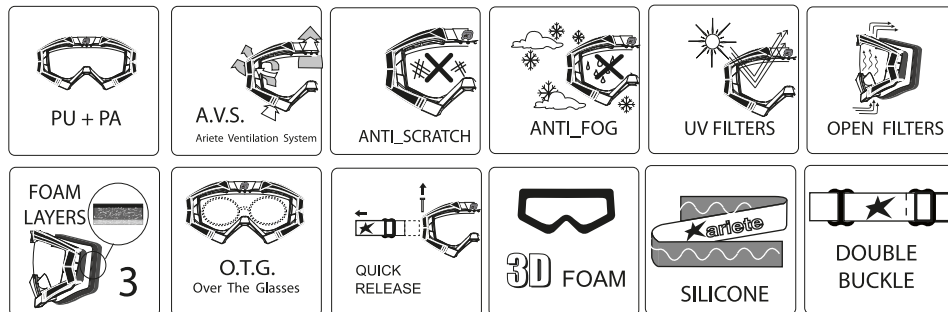

- 1 super-soft technical foam layer with open cells
- 1 layer of black hypo-allergenic pile in contact with the skin

Strap: elastic strap with 1 anti-slip silicone bead, QD pin allows headband to be removed and cleaned, double buckle

RIDING CROWS

TOP OUTDOOR

MAIN FEATURES

Frame: tough PUR frame for low-temperature flexibility, anti - UV lacquered frame and outriggers, logo in lacquered metal, QD outriggers for head-band attachment, Over the glasses model (OTG), AVS Ariete Ventilation System

Lens: double, cylindrical, ventilated clear lens in Lexan®, anti-fog and anti-scratch treatment, UV-A, UV-B, UV-C 100% radiation protection

Foam: 3D thermo-formed sponge lining for unmatched comfort and feel, three-layer face foam specification:

- 1 super-soft technical foam layer with open cells
- 1 medium density technical foam layer
- 1 layer of black hypo-allergenic pile in contact with the skin

Strap: elastic strap with 1 anti-slip silicone bead, QD pin allows headband to be removed and cleaned, double buckle