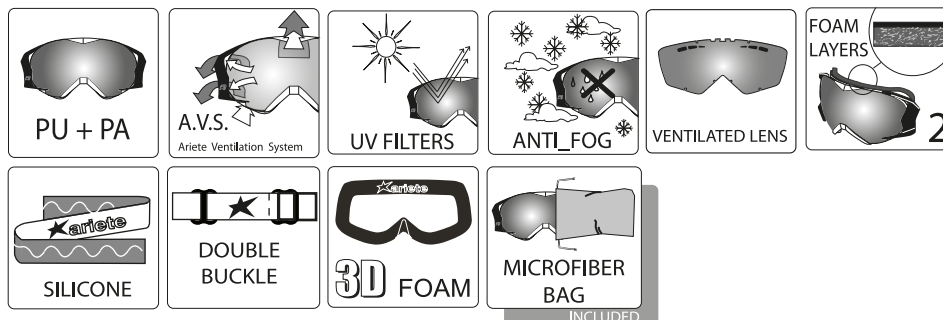

Tough PUR frame for low-temperature flexibility
Anti-UV lacquer
Outriggers for head-band attachment

Double buckle to adjust size
Anti-slip silicone bead

3D thermoformed nose area
Unmatched comfort
Open filters

3D thermoformed sponge lining
two-layer face foam specification:
1st layer of super-soft foam, medium density
2nd layer of hypo-allergenic pile in contact with the skin

MANTIS

LENS TECHNOLOGY

Spherical, injected lens
Double, ventilated lens
Inner anti-fog lens
Distortion-free lens
UV rays total protection
Removable filters for cleaning purposes

MANTIS

Désirée Mallé - Elena Valchera - CEC

MAIN FEATURES

Frame: Tough PUR frame for low-temperature flexibility anti - UV lacquer
QD claws for head-band attachment

Lens: double spherical, ventilated inner anti-fog lens, UV-A, UV-B, UV-C
100% radiation protection, removable filters for cleaning purposes

Foam: 3D, two-layer face foam specification

-1 layer of super-soft foam, medium density

-1 layer of black hypo-allergenic pile in contact with the skin

Note: micro-fibre bag for lens cleaning, inner pocket to protect spare lens