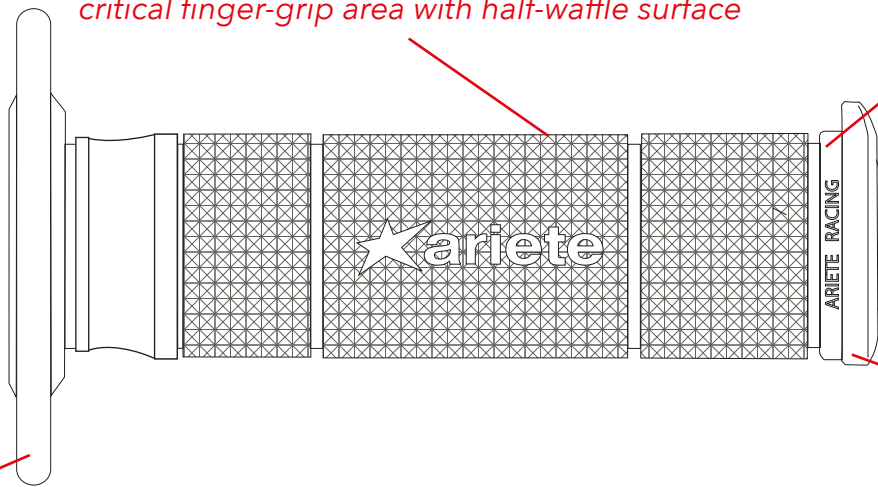

OFF-ROAD GRIPS TECHNOLOGY

*palm in legendary supersoft,
critical finger-grip area with half-waffle surface*

*the fourth groove is situated at the extreme outer
end of the grip to prevent grit from being trapped
between bar and grip or bar and twist grip
when used with hand guards*

*outer flange pre-marked for piercing
with a cutting guide for use with all-round hand guards*

*pronounced inner flange with internal reinforcement,
coated in extra-soft XTouch*