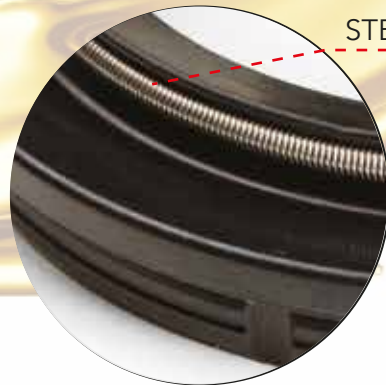

FINE GROUND MATT INNER LIP,
NO FLASH