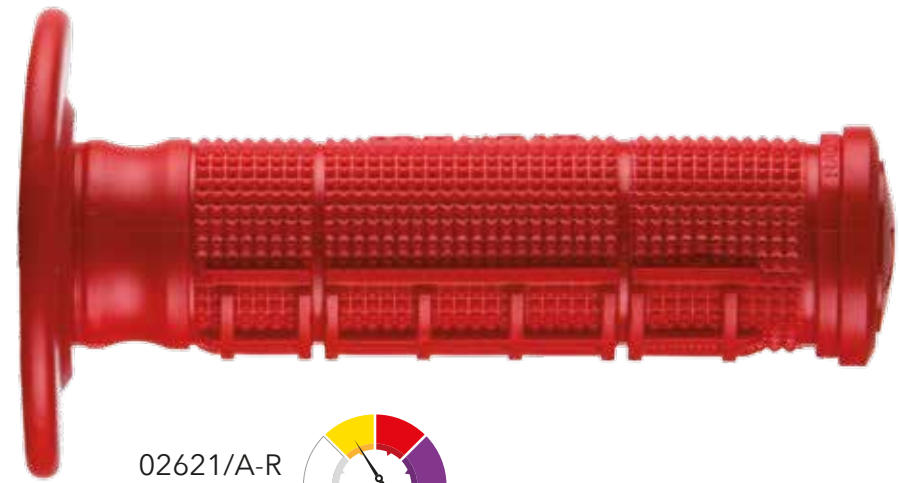

UNITY HALF-WAFFLE ASP GRIPS

02621/A-R