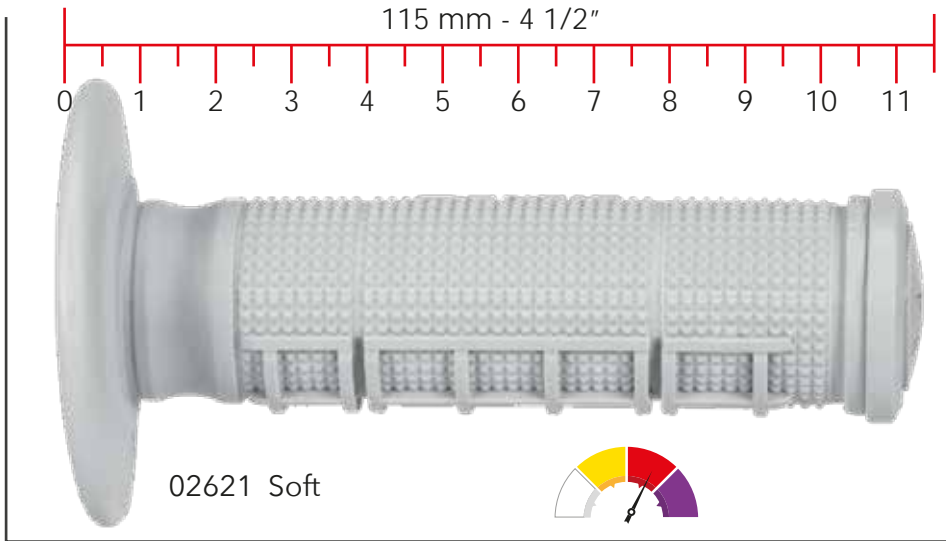

UNITY HALF-WAFFLE GRIPS