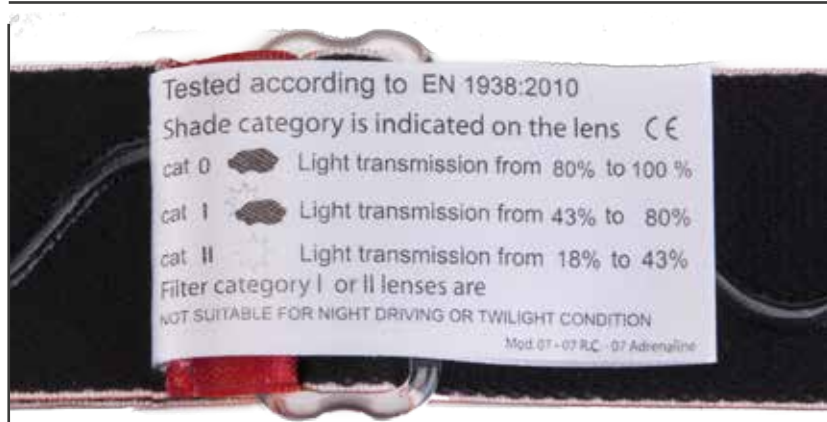

MARKING

The label on the goggles provides the transparency categories of Ariete lenses