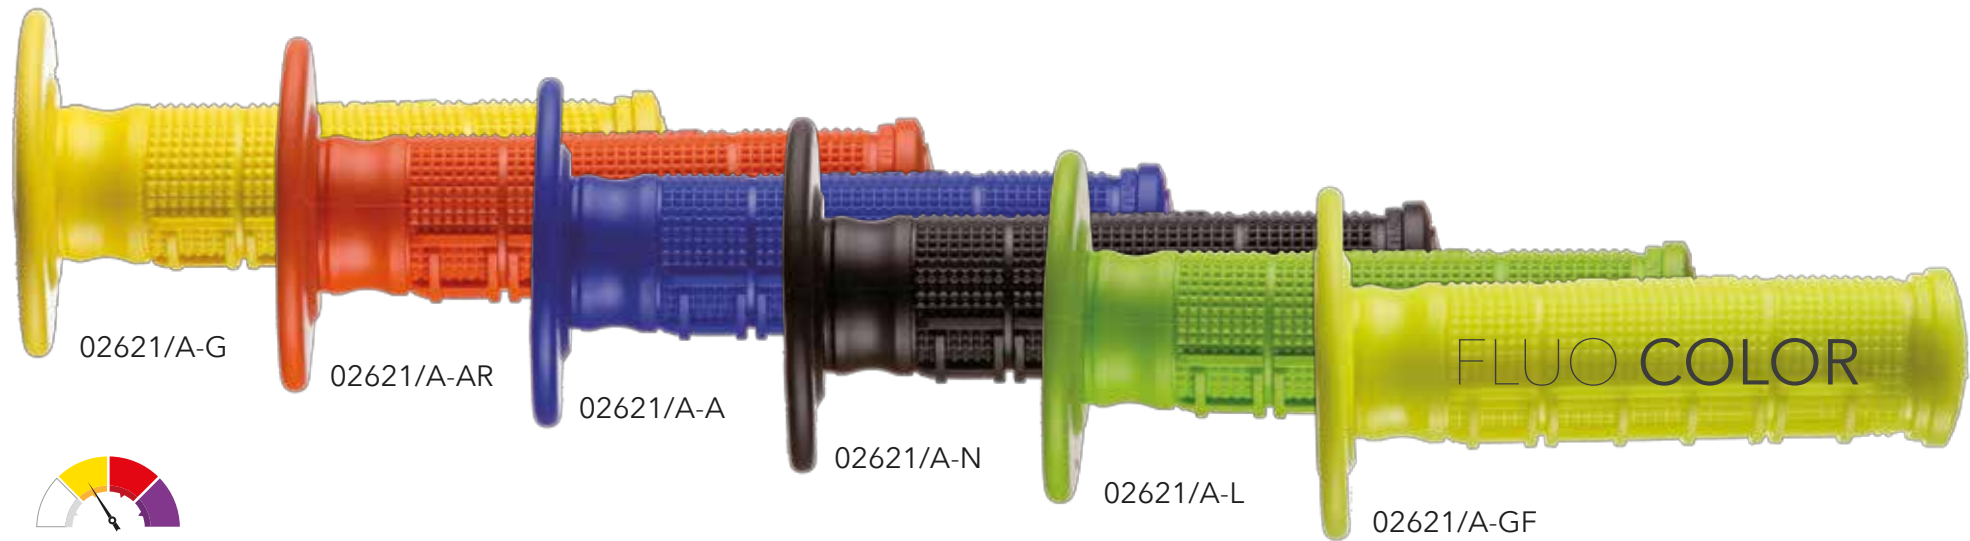

02621/A-G

02621/A-AR

02621/A-A

02621/A-N

02621/A-L

02621/A-GF

FLUO COLOR