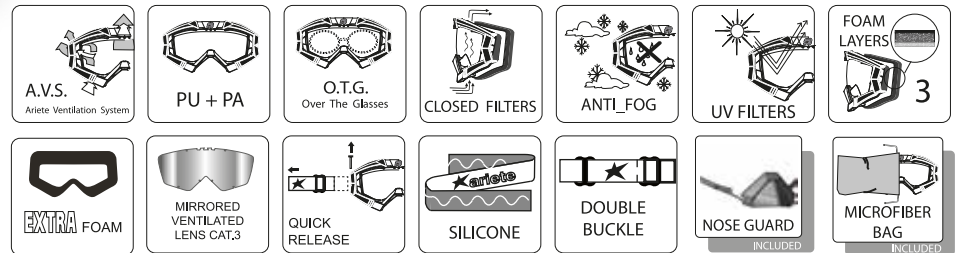

13950-MMNO - RIDING CROWS

RIDING CROWS TOP SNOWMOBILE GOGGLES

13950-MTNR

13950-MTNS

FEATURES

OPTIONAL ACCESSORIES

TEAR-OFFS FOR 07 - ADRENALINE - RIDING CROWS

STANDARD