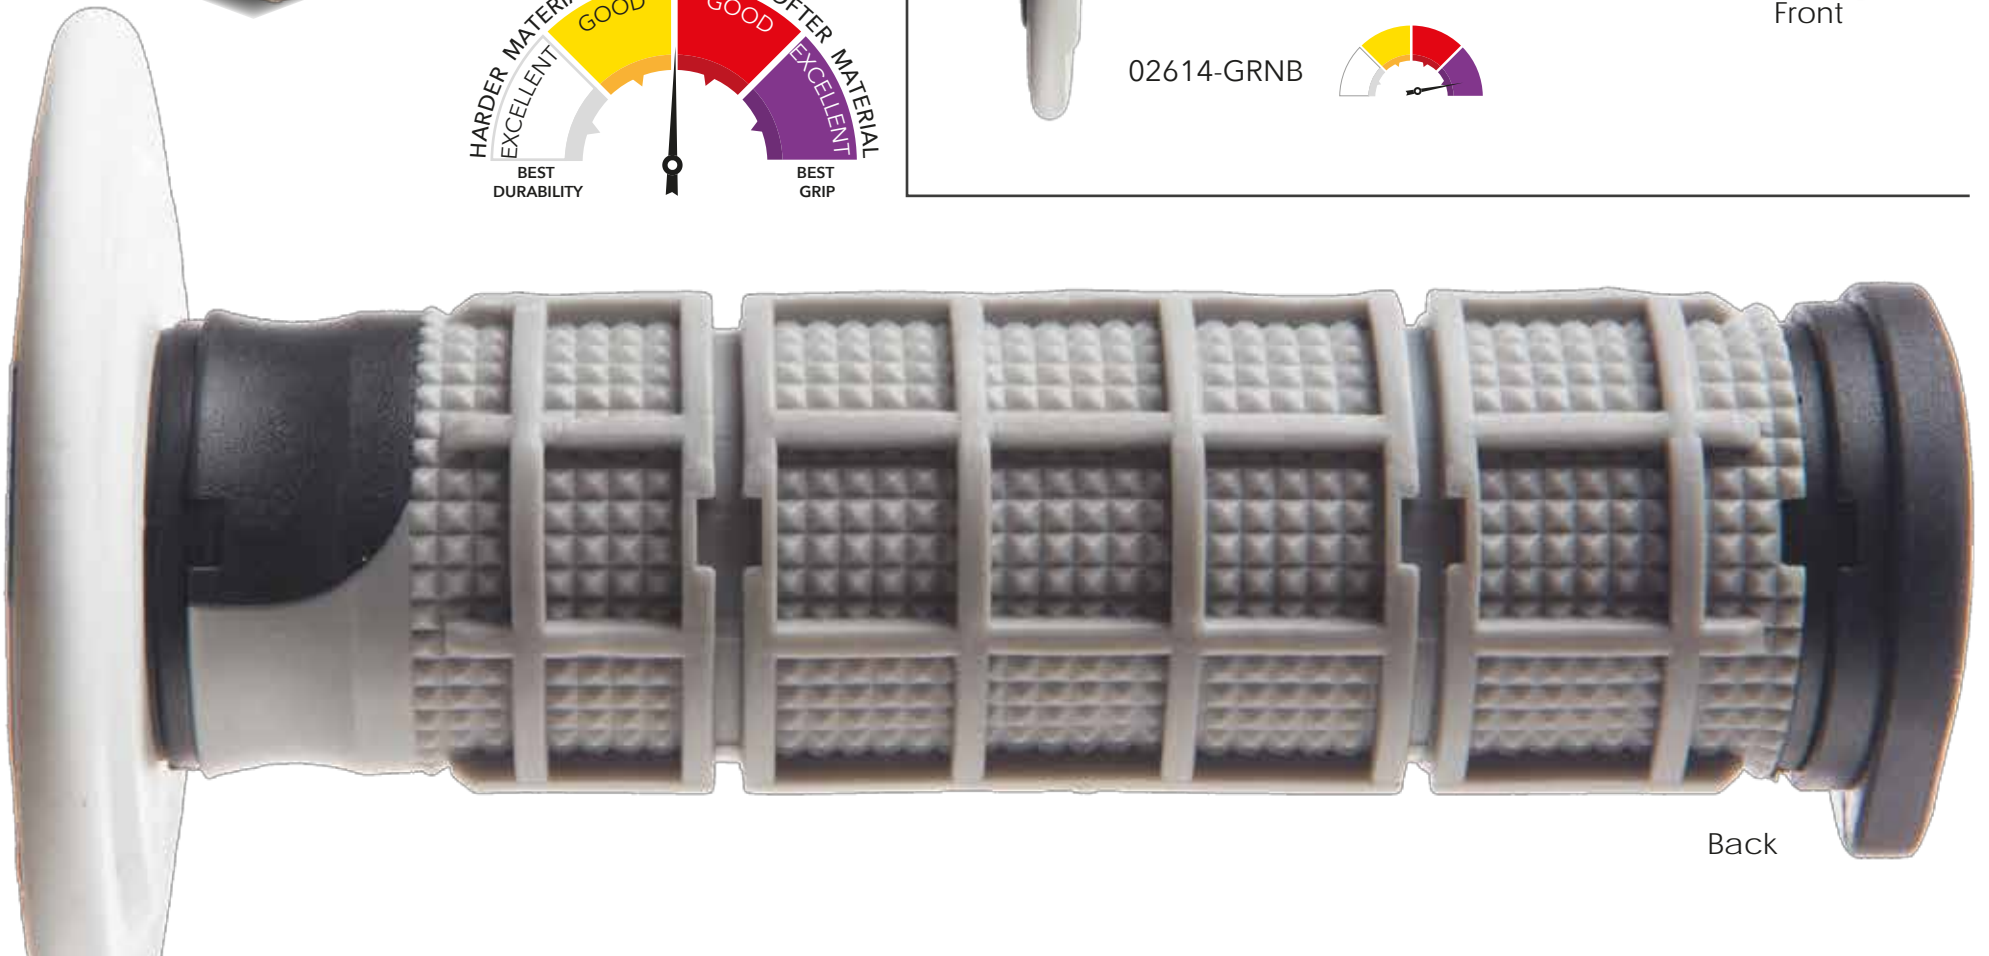

TRINITY GRIPS

Back