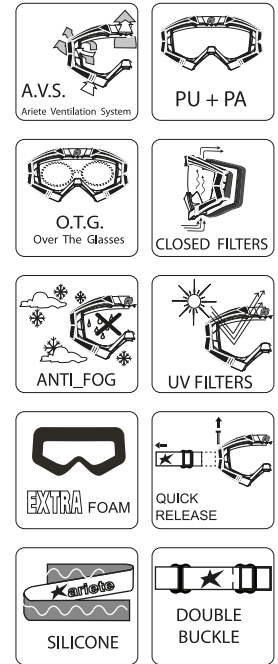

COMMON FEATURES

COMMON OPTIONAL ACCESSORIES