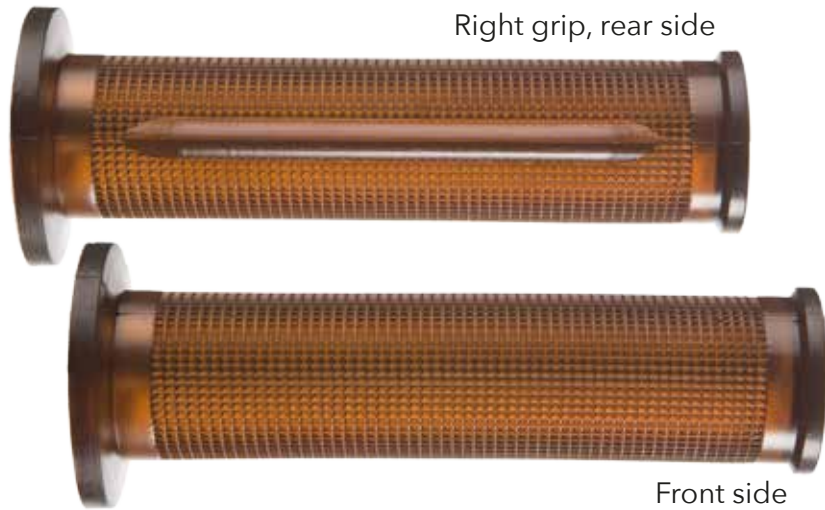

125 mm

00691-CFN

00691-CFR

00691-CFM

ARIETE HERITAGE GRIPS

EST. 1947
Ariete Heritage
GRIPS COLLECTION

130 mm

130 mm