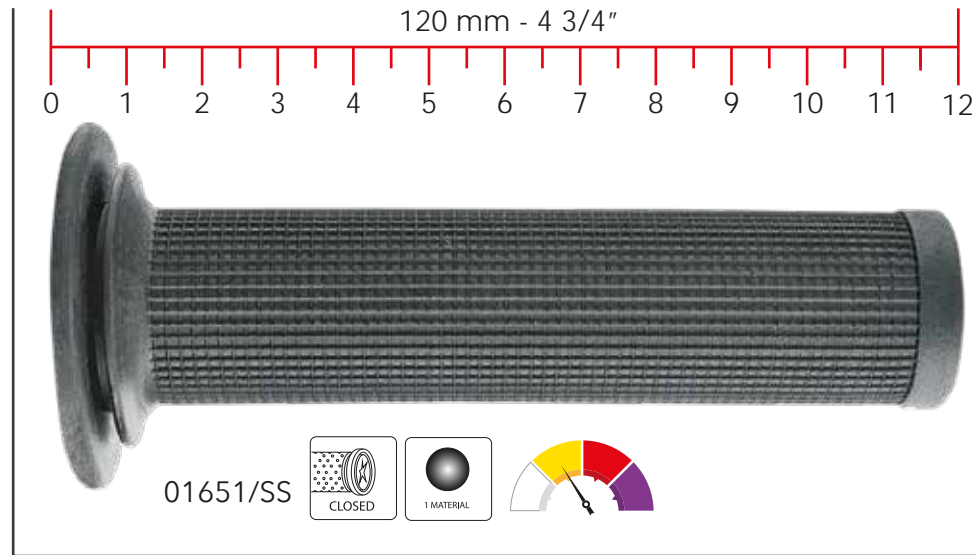

02621/A-GF

FLUO COLOR

ATV- CYCLE GRIPS

∅22-22

∅22-22

TRIAL GRIPS

RALLY GRIPS

CLASSIC MX GRIPS