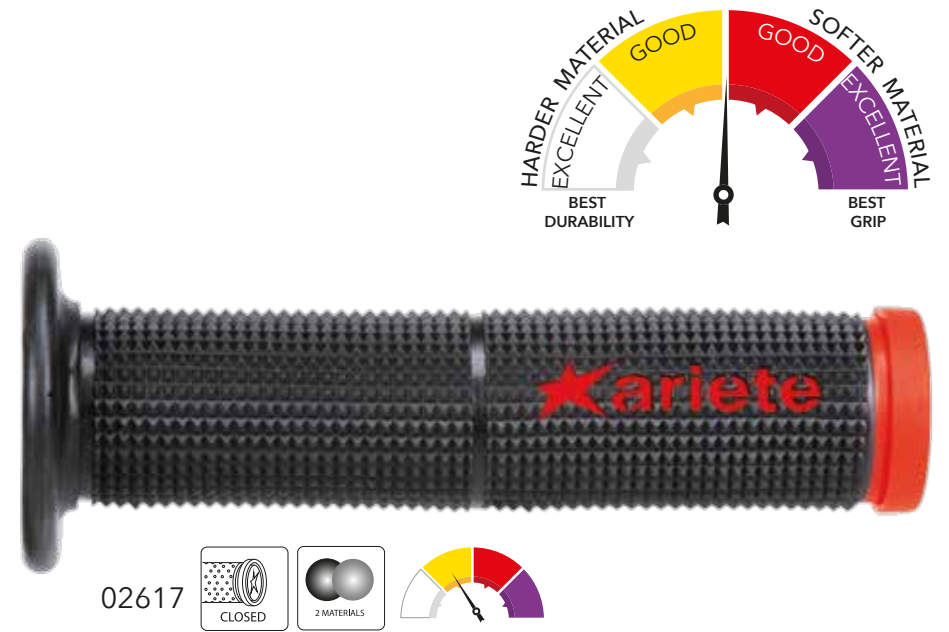

02621/A-GF

FLUO COLOR

ATV- CYCLE GRIPS

∅22-22

∅22-22

TRIAL GRIPS

RALLY GRIPS

CLASSIC MX GRIPS