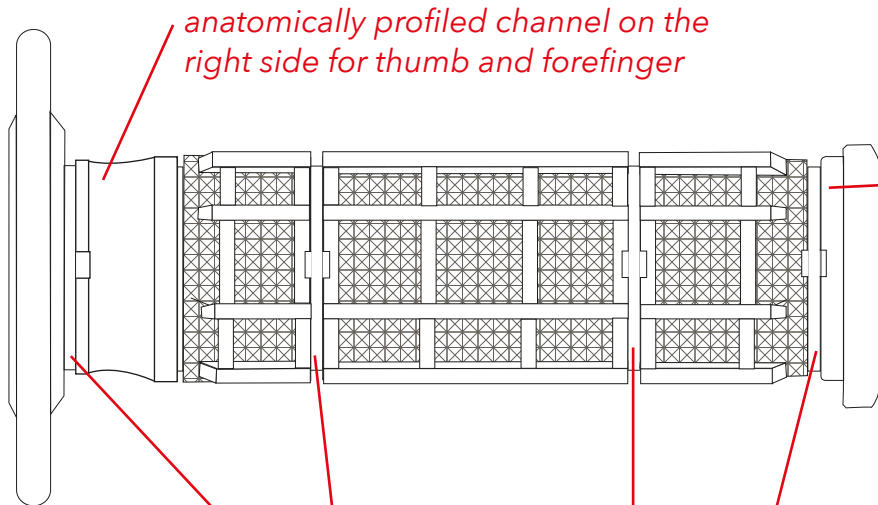

*anatomically profiled channel on the
right side for thumb and forefinger*

chassis in semi-rigid torque-limited elastomer

four grooves for steel wire give extra security