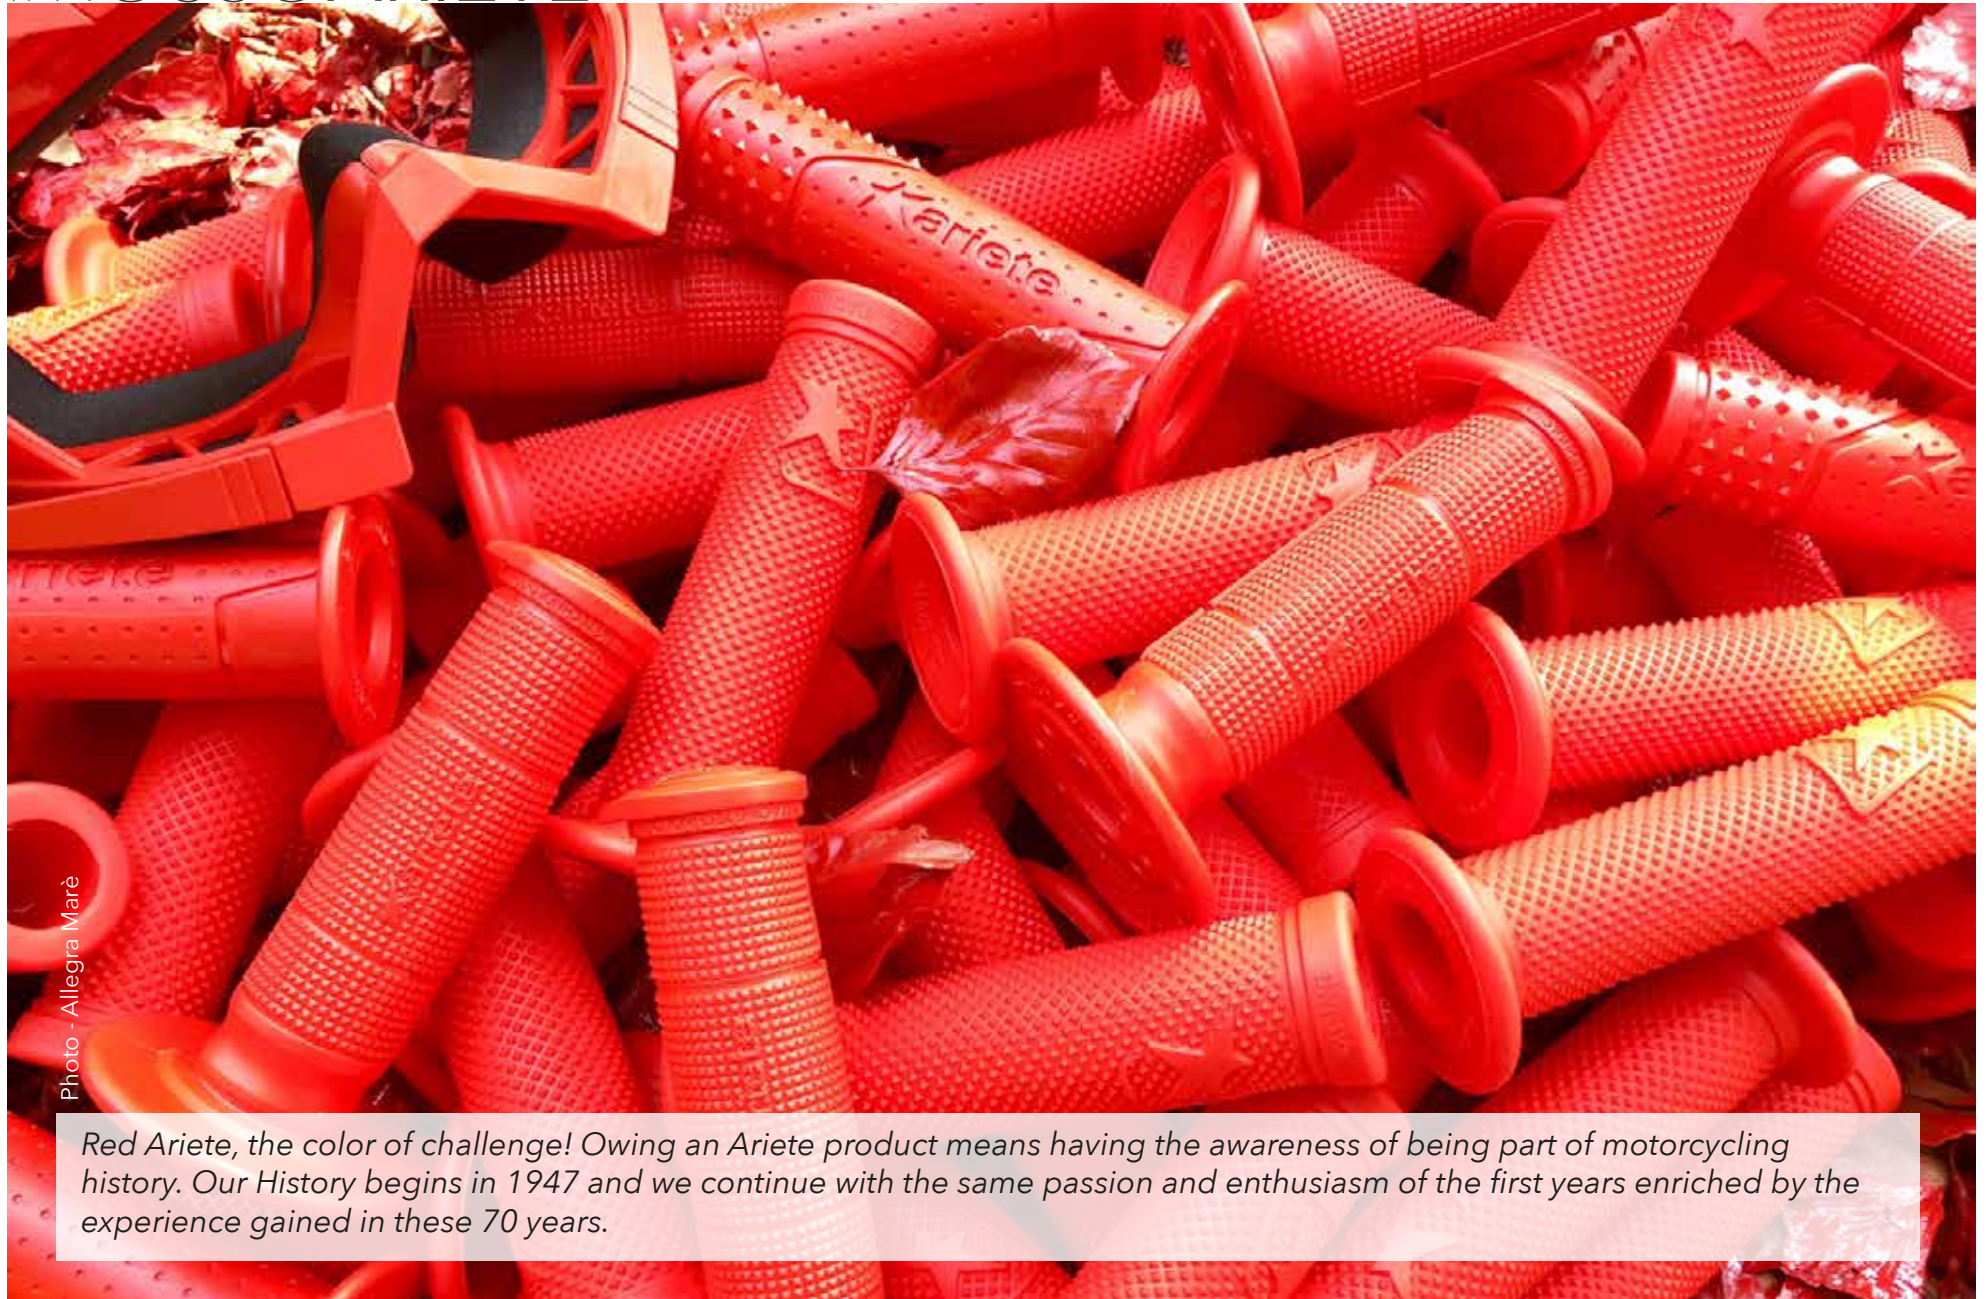

#ROSSOARIETE

Photo - Allegra Marè

Red Ariete, the color of challenge! Owing an Ariete product means having the awareness of being part of motorcycling history. Our History begins in 1947 and we continue with the same passion and enthusiasm of the first years enriched by the experience gained in these 70 years.