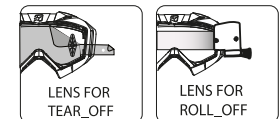

ADRENALINE PRIMIS TECHNOLOGY

VENTILATION

Extra Ventilation
A.V.S. Ariete Ventilation System
Open filters

LENS

Clear lens in Lexan®
Distortion-free lens
Best Anti-fog coating
Anti-scratch treatment
Provided with pins to suit roll-off or tear-off use
UV rays total protection

FACE FOAM

Super-soft technical foam with open cells
Hypo-allergenic foam in contact with the skin

FRAME

Medium Fitment
O.T.G. (Over The Glasses) Design
Compatible with BIG/XL Roll-Off Kit
Tough PUR frame for low-temperature flexibility
CE approved

ELASTIC STRAP

Anti-slip silicone bead
Pin to suit tear-off use
Double buckle for quick adjustment

FEATURES

OPTIONAL ACCESSORIES