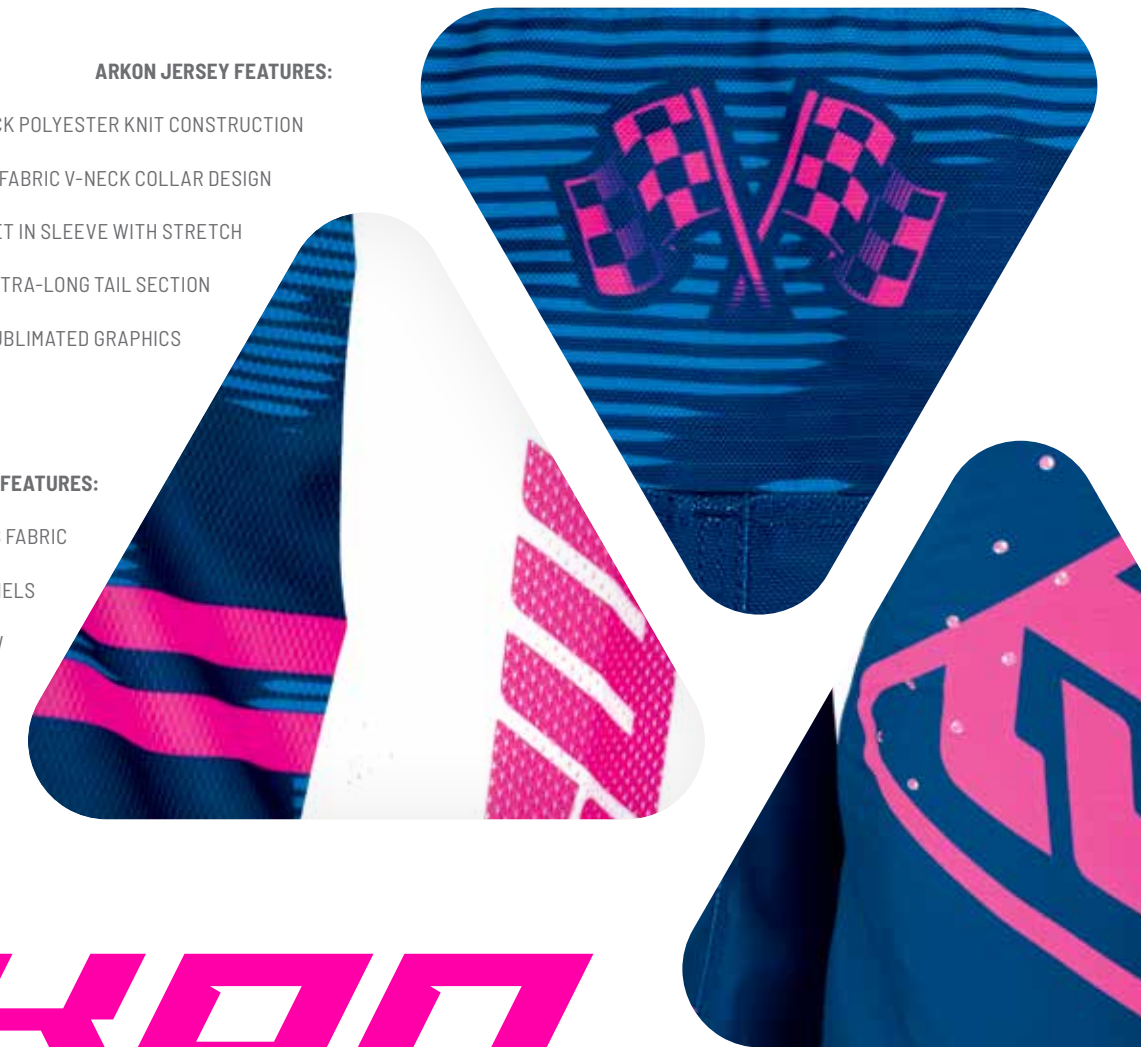

ARKON PANT FEATURES:

- 600D OXFORD POLYESTER CHASSIS FABRIC
- FULL GRAIN GENUINE LEATHER OVERLAY KNEE PANELS
- MESH LOWER LEG PANEL ALLOWS FOR UNOBSTRUCTED AIR FLOW
- FLEXIBLE / BREATHABLE KNEE, FLY AND REAR YOKE PANELS
- LIGHTWEIGHT / LOW PROFILE ADJUSTABLE VELCRO STRAP CLOSURE
- ATTACK POSITION PATTERN PROVIDES COMFORT AND MOBILITY