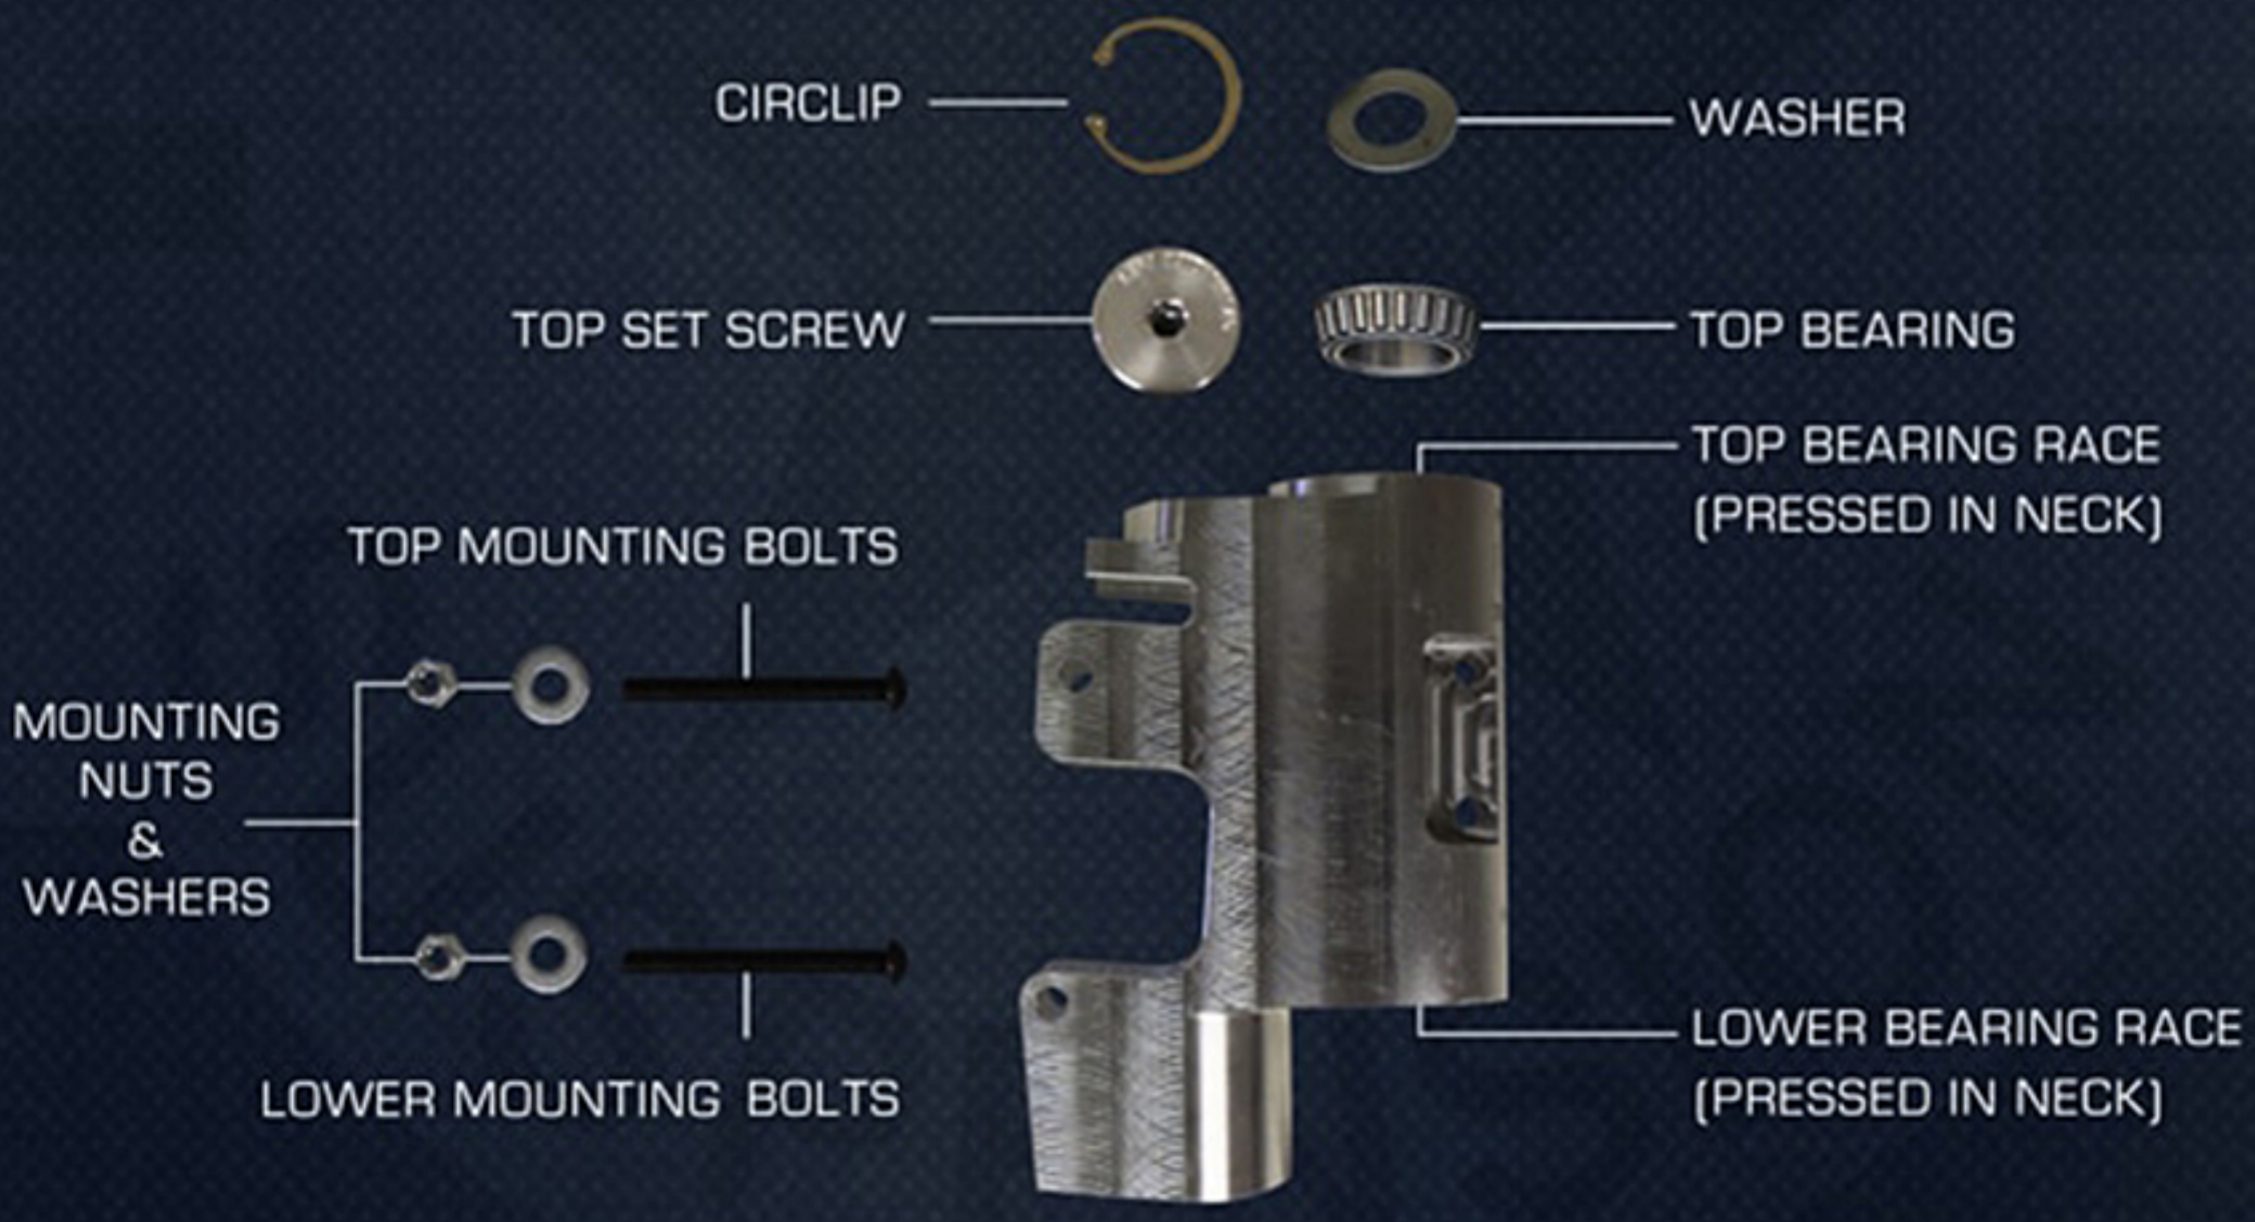

## BOLT ON NECK KIT

# NO CUTTING NO WELDING

30" OR 26" WHEEL INSTALLATION

DIRECT BOLT ON

PERFECT TRAIL FOR

PERFECT HANDLING

EZ SAME DAY INSTALATION

Race Track Inspired  
Bearing Adjustment System.  
Set and Forget.

Fork Extensions completely  
fill the top tree to protect  
from high speed wobble.

Convert any bike to  
a Road Glide with a  
Bolt On Fairing Mount.

Multiple Redundant  
Fail Safe Systems  
provide the SAFEST  
Bolt On Neck.

Pressed in Stem gives  
absolute best handling  
of any available Bolt on  
Neck.

The ONLY ONE-PIECE  
Bolt On available in  
the market.

Learn more about [other motorcycle handlebars & controls](#) by [American Suspension](#) on our website.