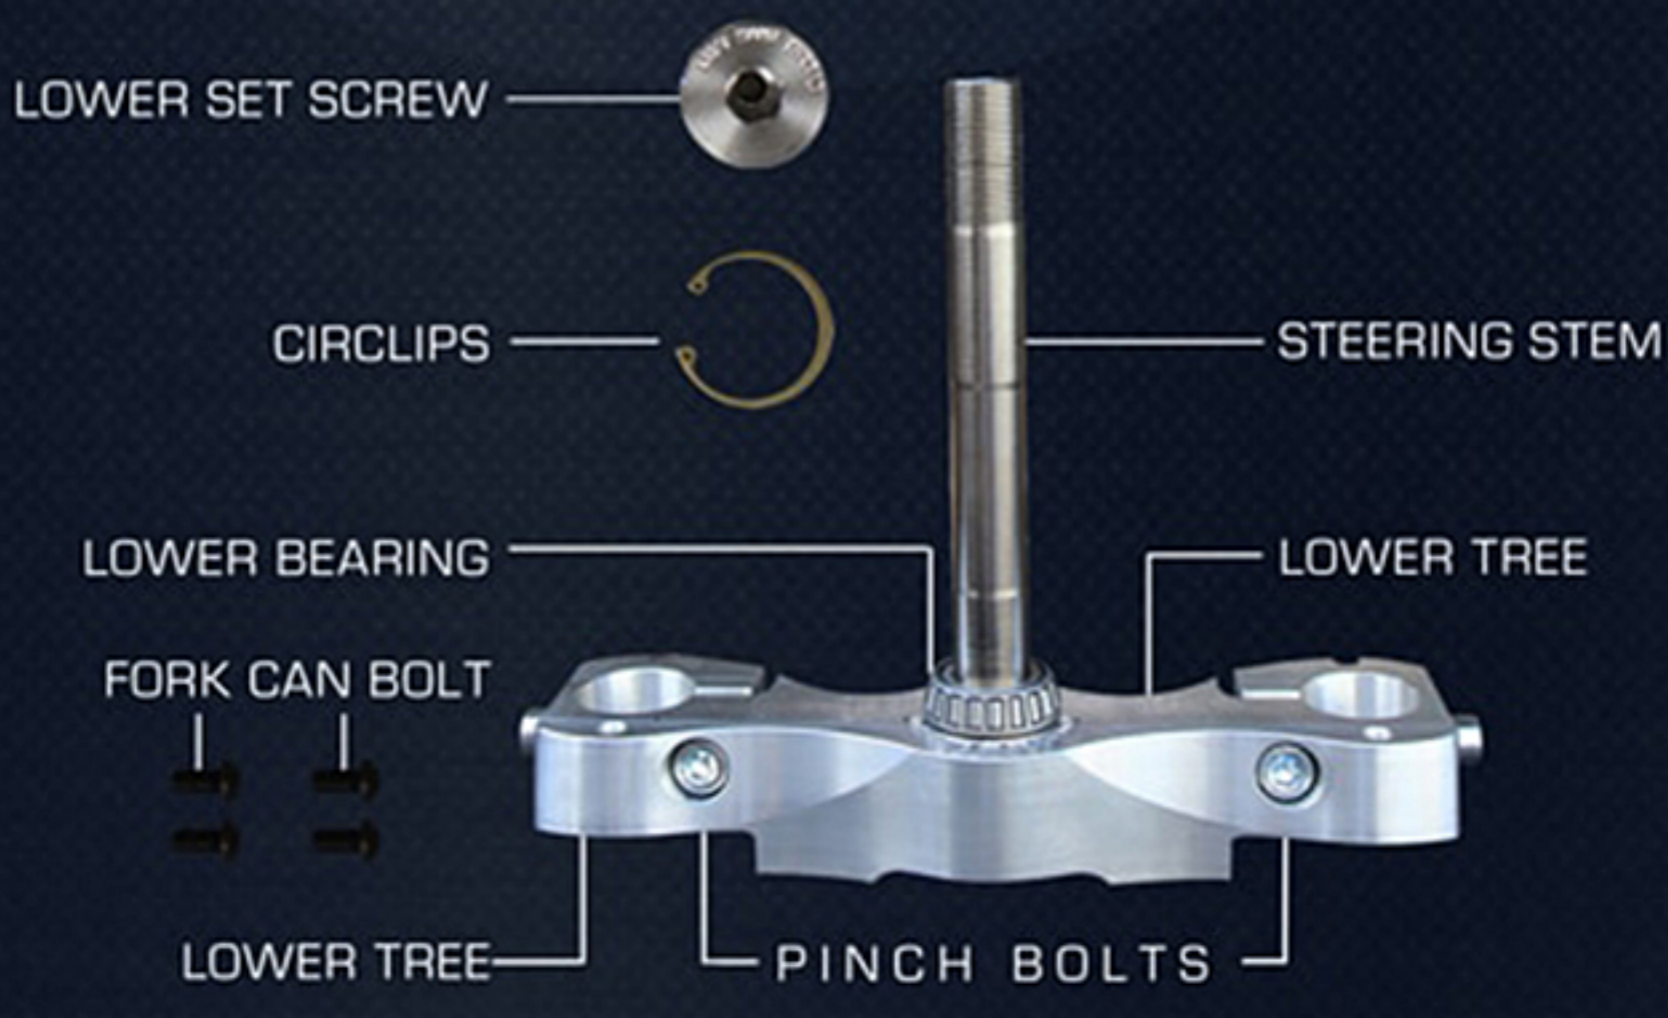

## BOLT ON NECK KIT

# *American Suspension*

*Bolt-On rake kit for installing a 23/26/30/32 Wheel*

1997-2016  
*HD Touring*

- \*Perfect Ride*
- \*No Cutting*
- \*No Welding*
- \*Easy Install*

# NO CUTTING NO WELDING

30" OR 26" WHEEL INSTALLATION

DIRECT BOLT ON

PERFECT TRAIL FOR

PERFECT HANDLING

EZ SAME DAY INSTALATION

Race Track Inspired  
Bearing Adjustment System.  
Set and Forget.

Fork Extensions completely  
fill the top tree to protect  
from high speed wobble.

Convert any bike to  
a Road Glide with a  
Bolt On Fairing Mount.

Multiple Redundant  
Fail Safe Systems  
provide the SAFEST  
Bolt On Neck.

Pressed in Stem gives  
absolute best handling  
of any available Bolt on  
Neck.