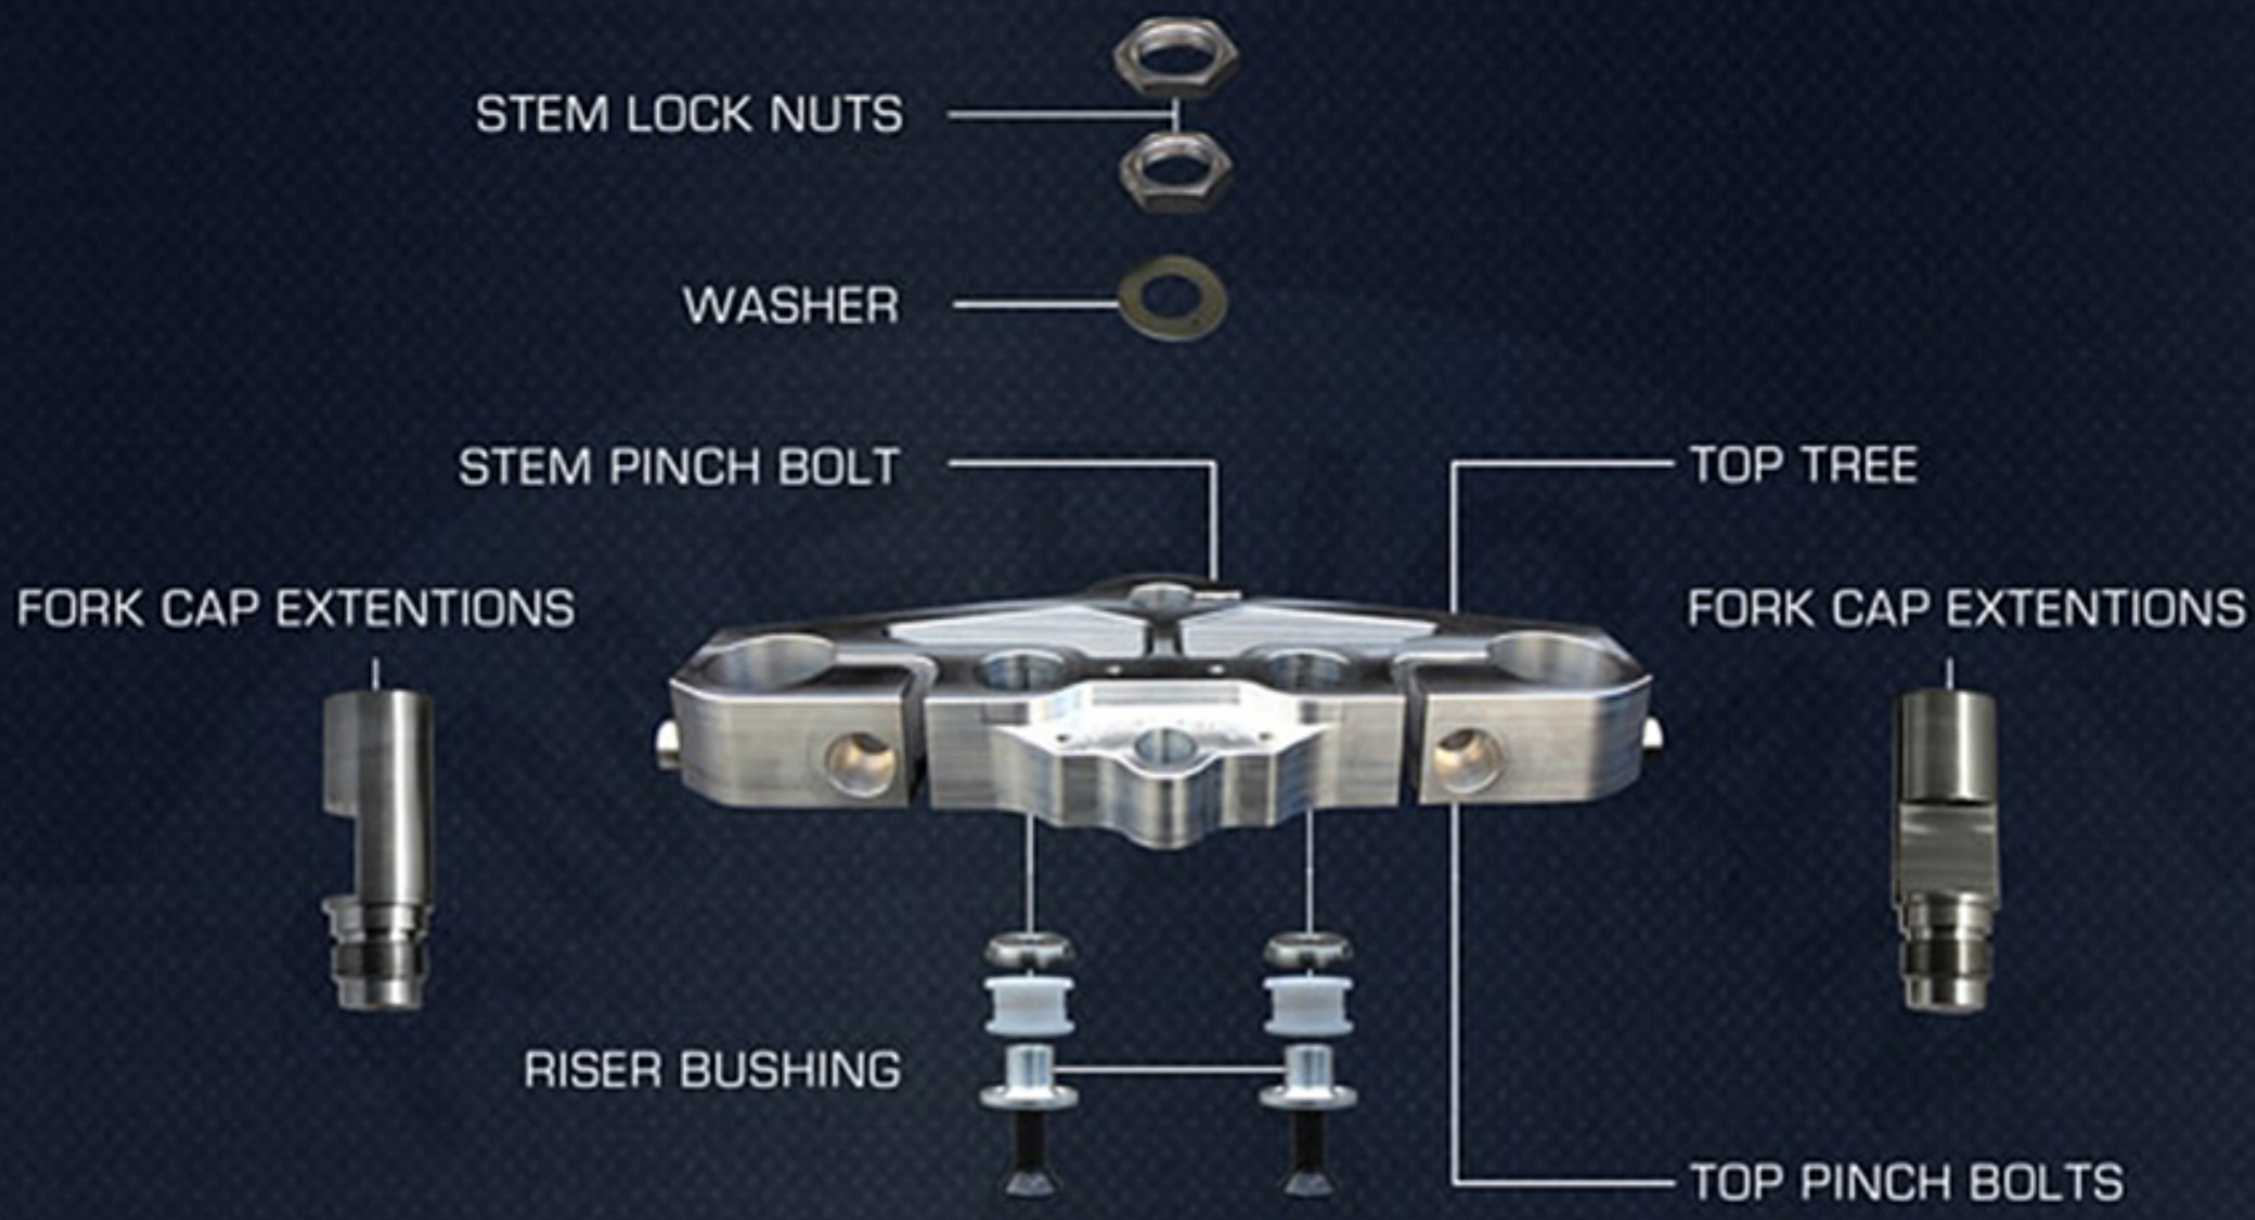

# *American Suspension*

*Bolt-On rake kit for installing a 23/26/30/32 Wheel*

1997-2016  
*HD Touring*

- \*Perfect Ride*
- \*No Cutting*
- \*No Welding*
- \*Easy Install*

# NO CUTTING NO WELDING

30" OR 26" WHEEL INSTALLATION

DIRECT BOLT ON

PERFECT TRAIL FOR

PERFECT HANDLING

EZ SAME DAY INSTALATION

Race Track Inspired  
Bearing Adjustment System.  
Set and Forget.

Fork Extensions completely  
fill the top tree to protect  
from high speed wobble.

Convert any bike to  
a Road Glide with a  
Bolt On Fairing Mount.

Multiple Redundant  
Fail Safe Systems  
provide the SAFEST  
Bolt On Neck.

Pressed in Stem gives  
absolute best handling  
of any available Bolt on  
Neck.

The ONLY ONE-PIECE  
Bolt On available in  
the market.

Learn more about [other motorcycle handlebars & controls](#) by [American Suspension](#) on our website.