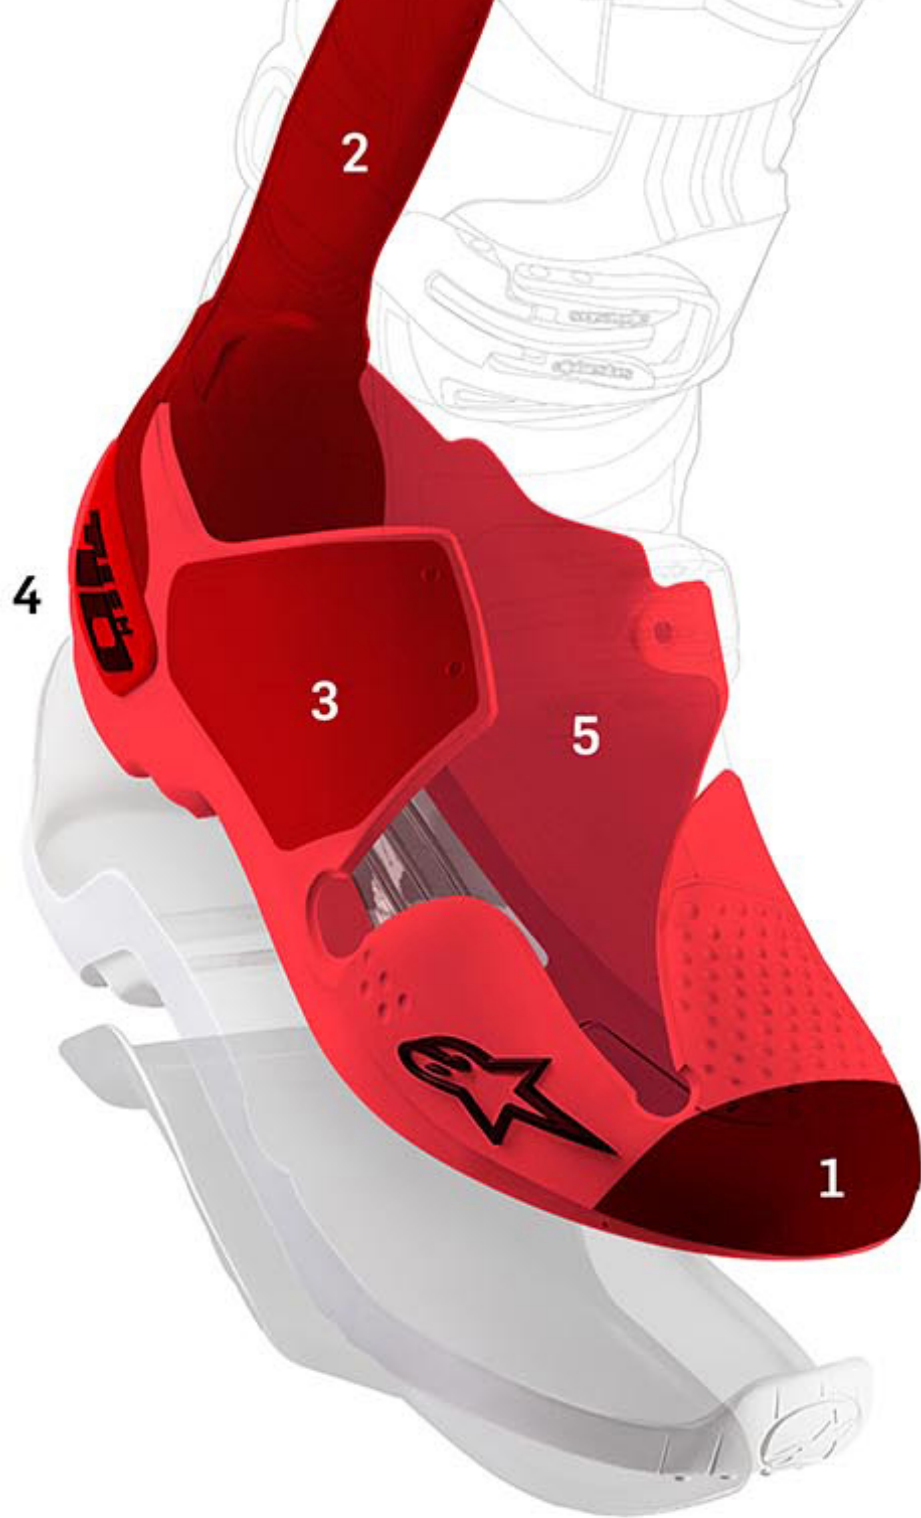

THE TECH 10

THE TECH 10 PERFECTION THROUGH TRUE INNOVATION

UNIQUE ONE-PIECE MULTIPLE DENSITY FOOT CHASSIS

The one-piece co-injected foot chassis incorporates five different advanced polymer compounds in a single compact and lightweight piece to offer unique strength and flexibility where needed. Each part of the foot chassis is co-molded in a specific polyurethane compound matched to the need of every part of the boot.

A truly unique dedicated feel with performance throughout. The indestructible foot structure.

UNIQUE ANKLE CONTROL SYSTEM

Inner ankle brace features four pivot points to effectively control rotational and side forces while allowing freedom of precise movement.