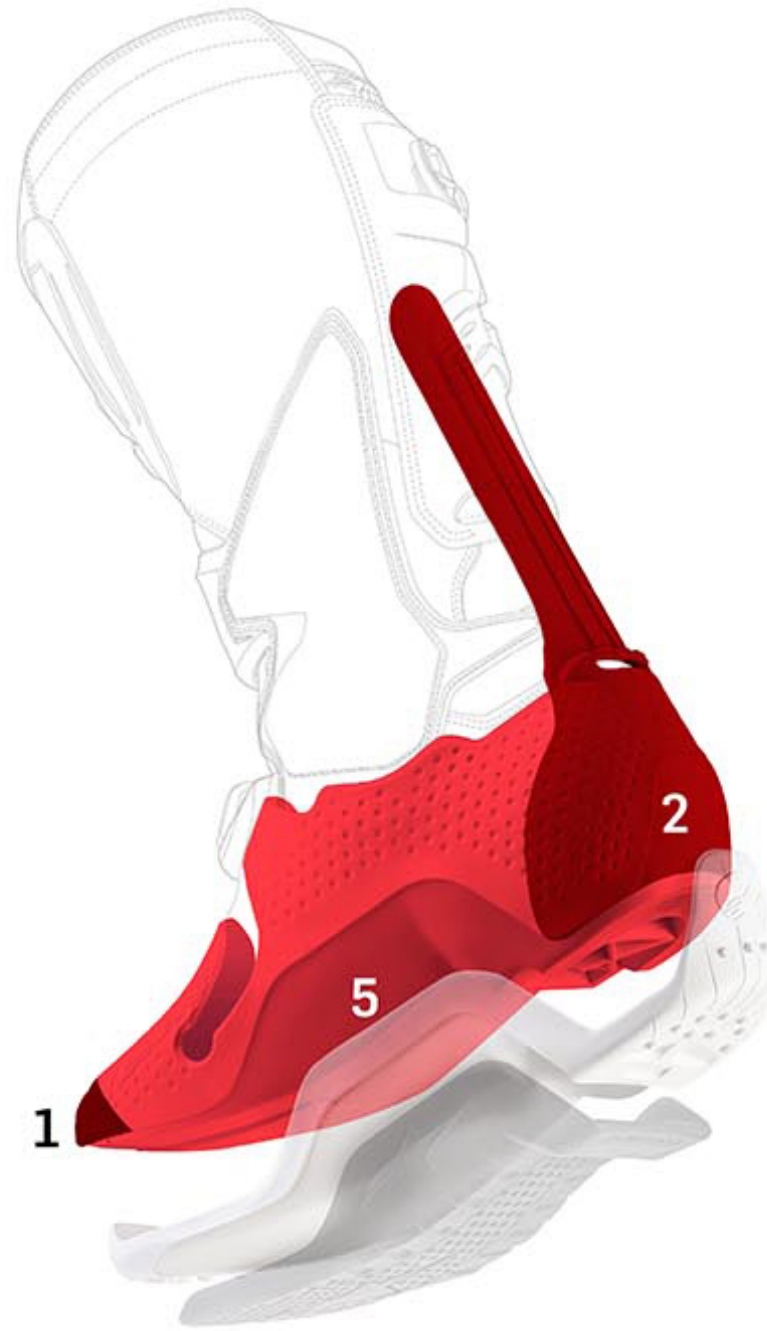

THE TECH 10

THE TECH 10 PERFECTION THROUGH TRUE INNOVATION

UNIQUE ONE-PIECE MULTIPLE DENSITY FOOT CHASSIS

The one-piece co-injected foot chassis incorporates five different advanced polymer compounds in a single compact and lightweight piece to offer unique strength and flexibility where needed. Each part of the foot chassis is co-molded in a specific polyurethane compound matched to the need of every part of the boot.

A truly unique dedicated feel with performance throughout. The indestructible foot structure.

UNIQUE ANKLE CONTROL SYSTEM

Inner ankle brace features four pivot points to effectively control rotational and side forces while allowing freedom of precise movement.