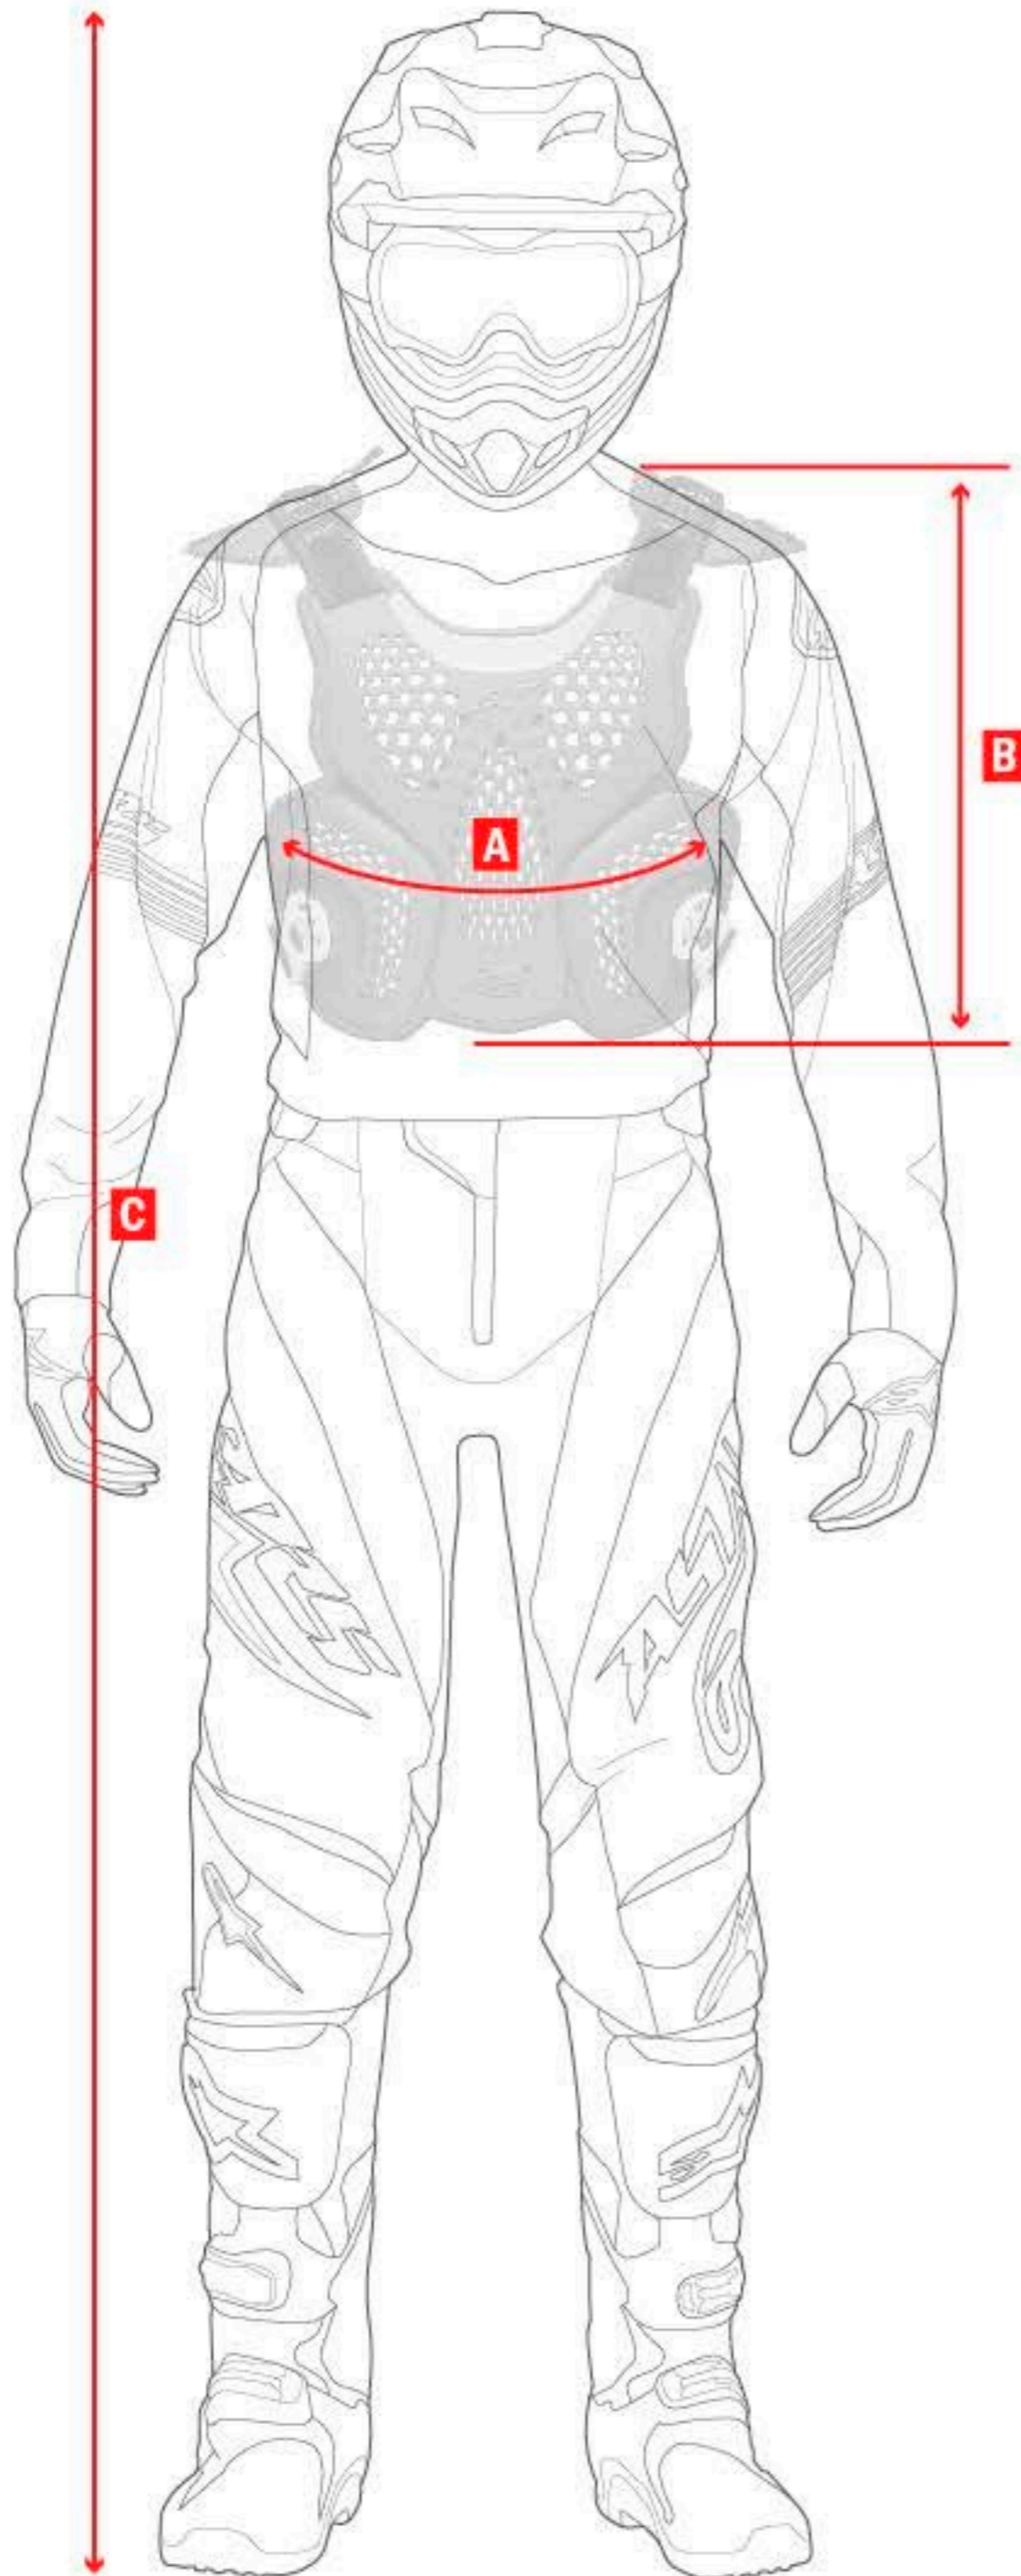

MEN'S MX CHEST PROTECTOR - INTL

SIZE CHART

HOW TO MEASURE

A Chest:
Measure around the fullest part, under the armpits, keeping the tape horizontal.

B Torso Height:
Measure the vertical distance from the natural waist line to the shoulder.

C Height:
Stand against a wall, ask someone else to measure from the floor to the top of your head, keeping the tape vertical.

PRODUCT SIZE	BODY MEASUREMENT		
	A CHEST (CM)	B TORSO HEIGHT (CM)	C HEIGHT (CM)
XS-S	88-98	38-43	146-164
M-L	98-108	43-48	164-182
XL-2XL	108-118	48-51	182-194

INTL SIZE	BODY MEASUREMENT		
	A CHEST (INCHES)	B TORSO HEIGHT (INCHES)	C HEIGHT (INCHES)
XS-S	34.6-38.5	15-17	57.5-64.5
M-L	38.5-42.5	17-18.9	64.5-71.7
XL-2XL	42.5-46.5	18.9-20	71.7-76.5