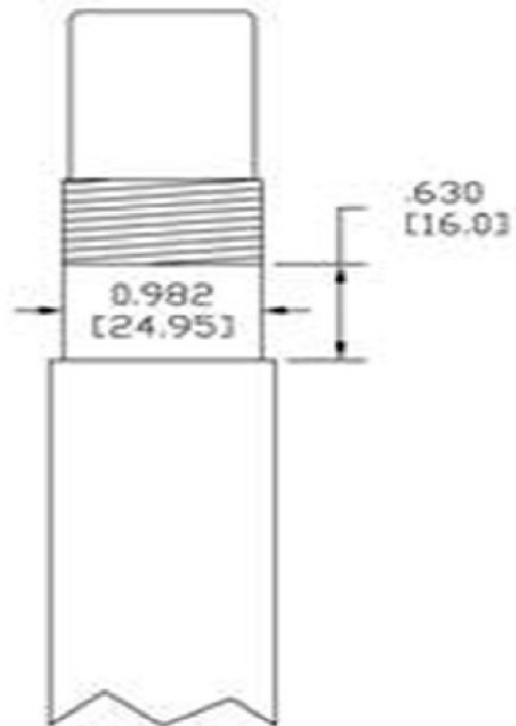

ALL BALLS

Better Bearings & Components

The Industry's Deepest,
Broadest Product Range.

TEK-TIP

CATEGORY:

Steering Bearing

DESCRIPTION:

Pre 1979 Steering Stem Modification

STOCK STEERING STEM

MODIFIED STEERING STEM

In order to install tapered bearings on early Suzuki's it may be necessary to modify the steering stem as per this sketch. When the stem is modified verify the bearing will slip into place.