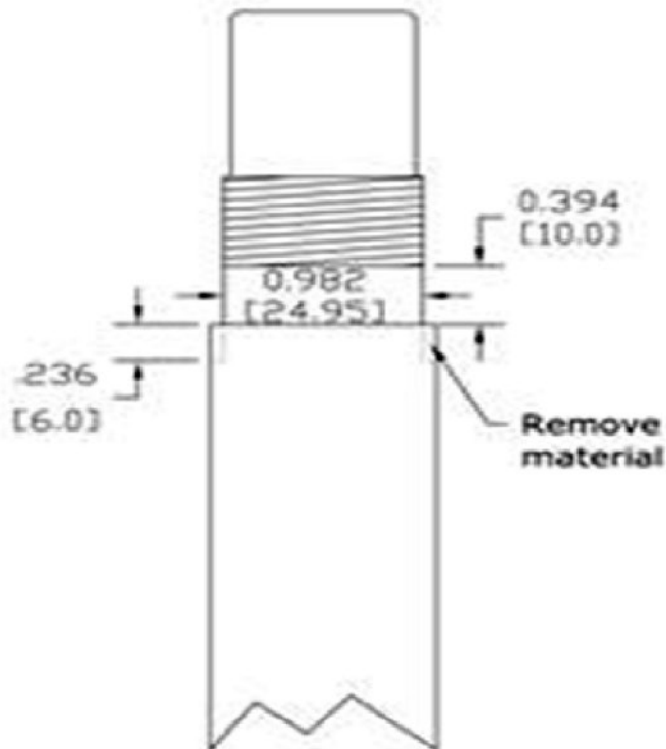

ALL BALLS

Better Bearings & Components

The Industry's Deepest,
Broadest Product Range.

TEK-TIP

CATEGORY:

Steering Bearing

DESCRIPTION:

Pre 1979 Steering Stem Modification

STOCK STEERING STEM

MODIFIED STEERING STEM

In order to install tapered bearings on early Suzuki's it may be necessary to modify the steering stem as per this sketch. When the stem is modified verify the bearing will slip into place.