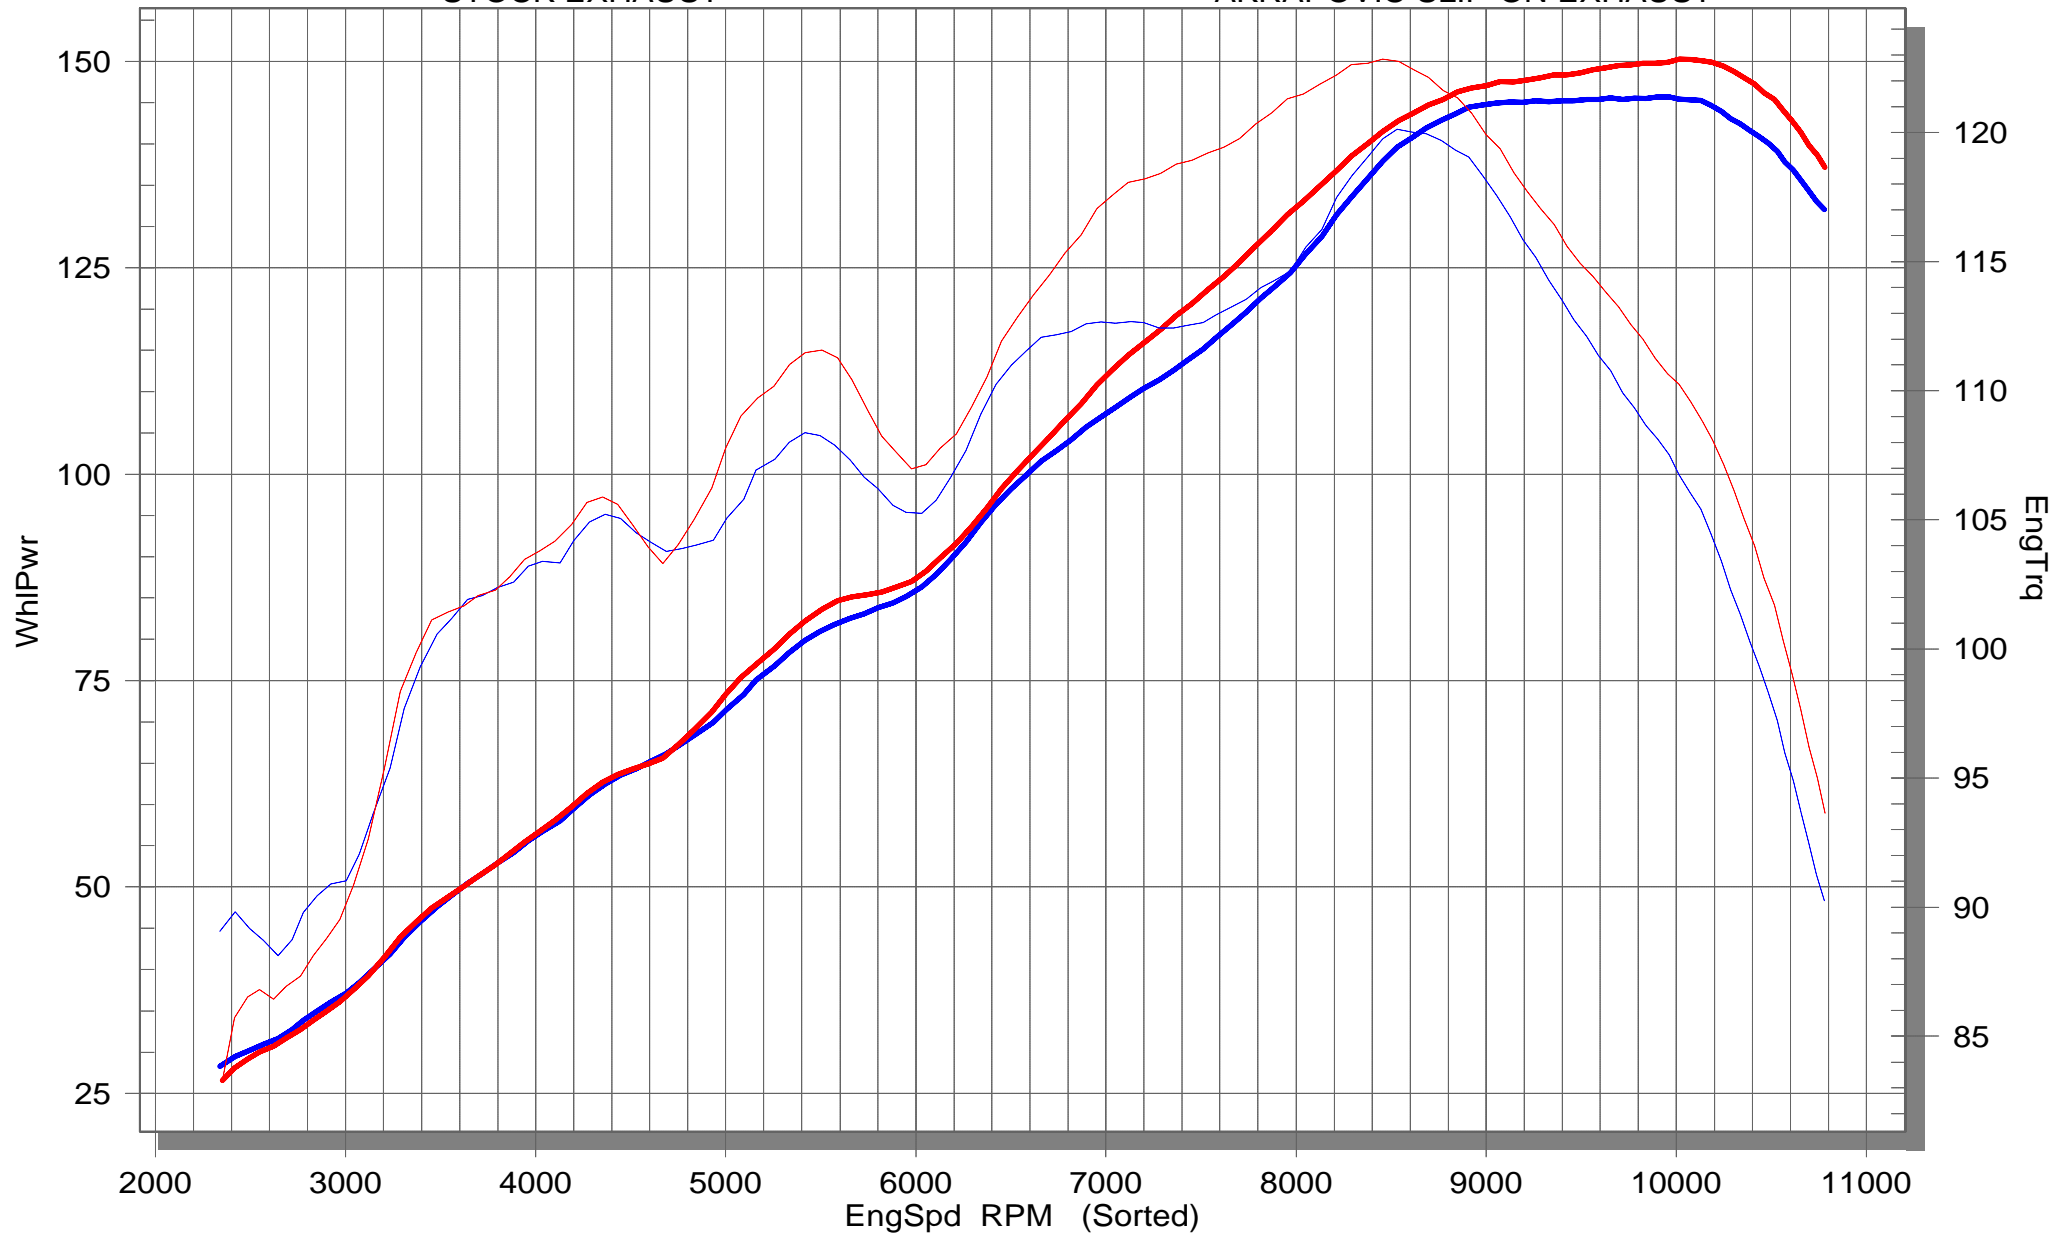

BMW K1200R 2005

STOCK EXHAUST

AKRAPOVIC SLIP-ON EXHAUST

*Akrapovic Exhaust System Technology
SuperFlow WinDyn™ Copyright© 2000*

On our website you can discover more about exhaust parts.