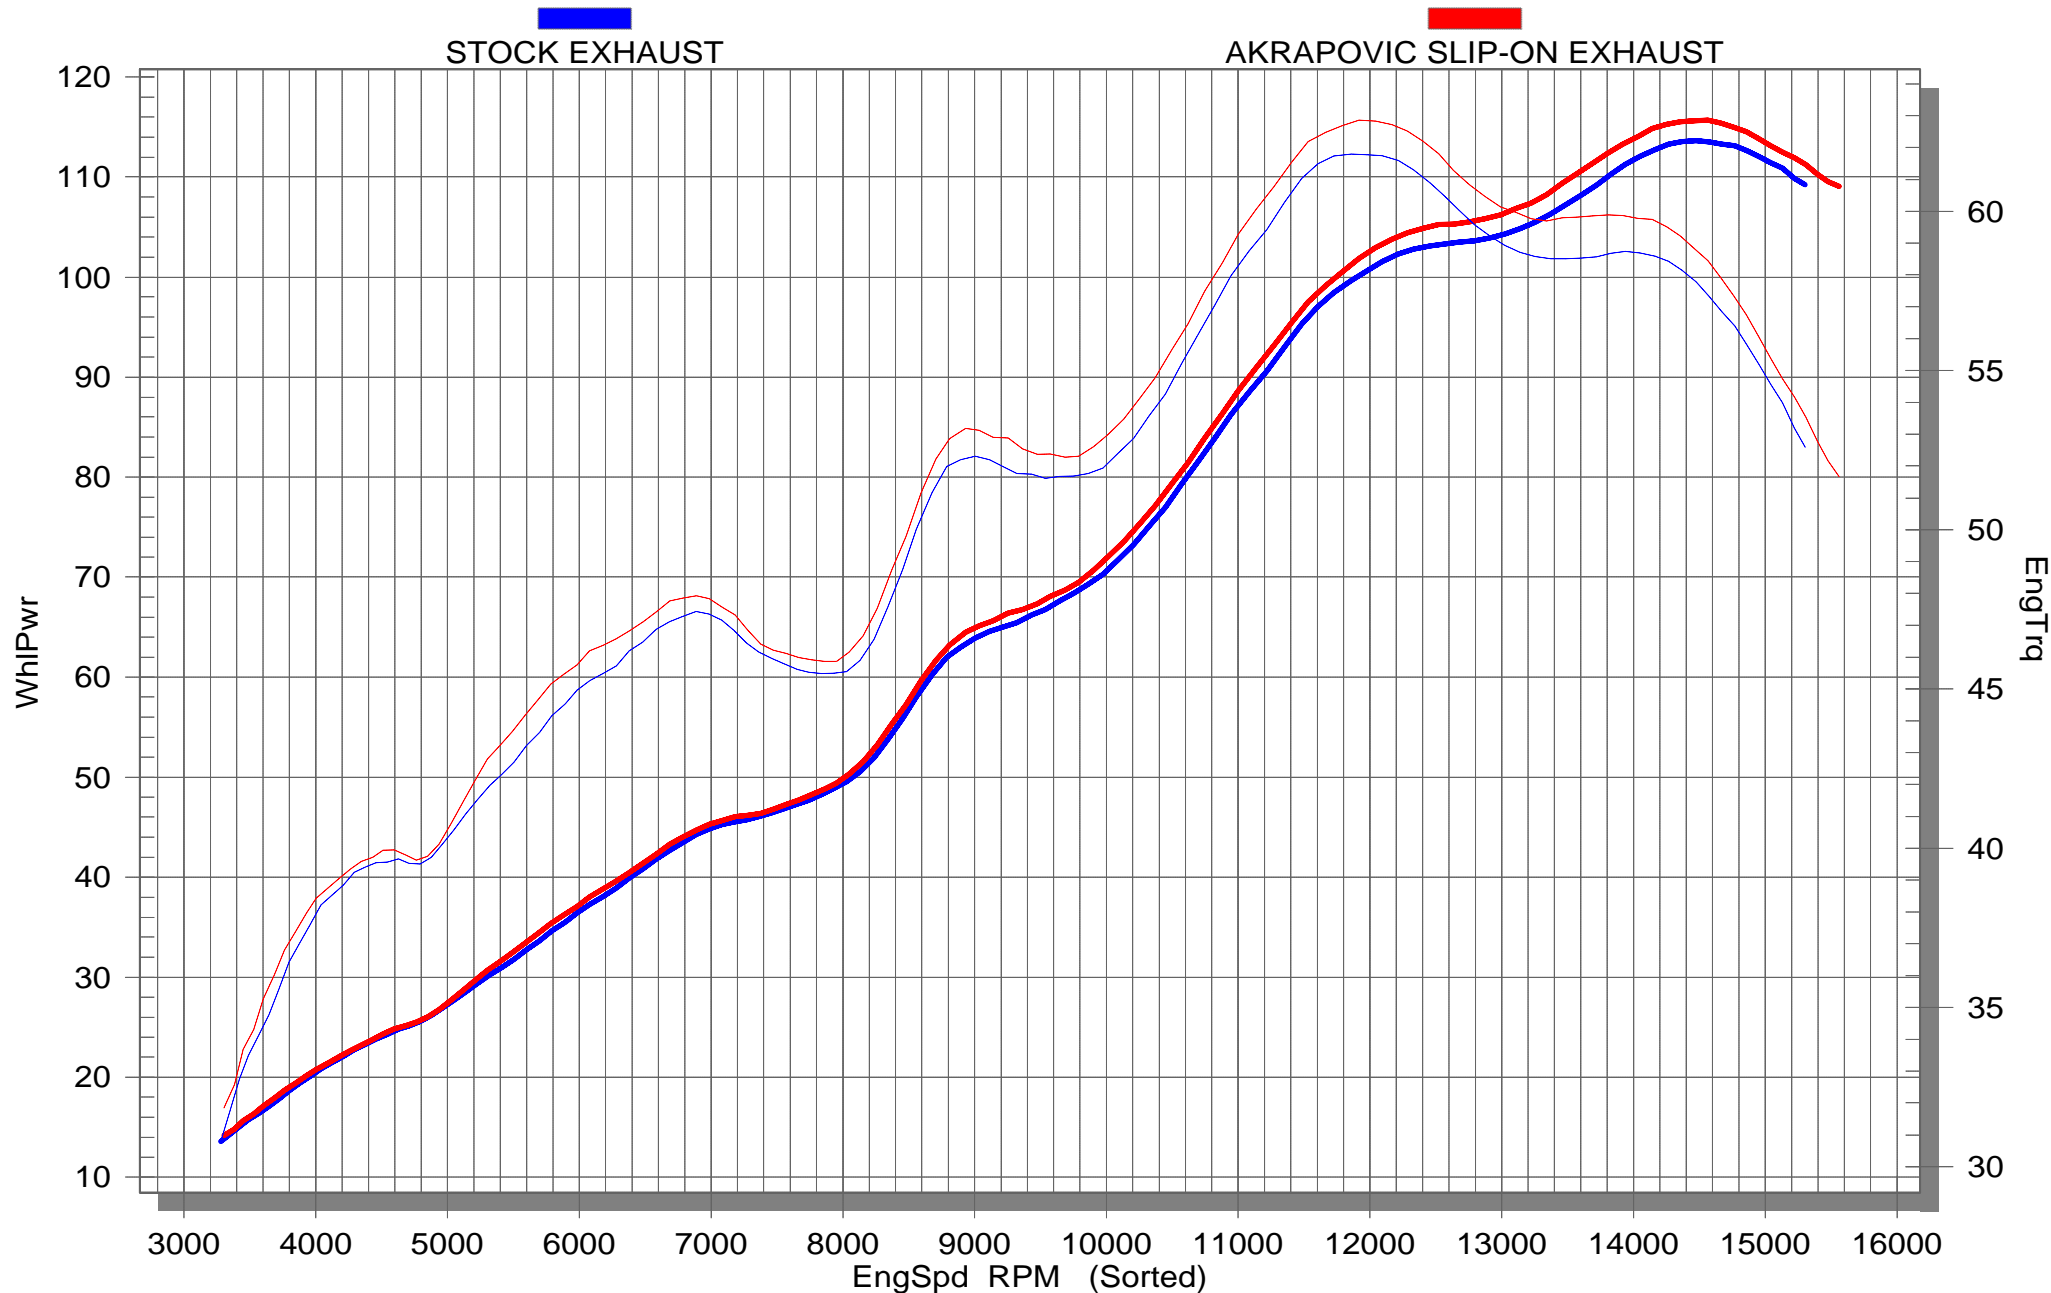

YAMAHA R6 2006

STOCK EXHAUST

AKRAPOVIC SLIP-ON EXHAUST

*Akrapovic Exhaust System Technology
SuperFlow WinDyn™ Copyright© 2000*

On our website you can discover more about exhaust parts.