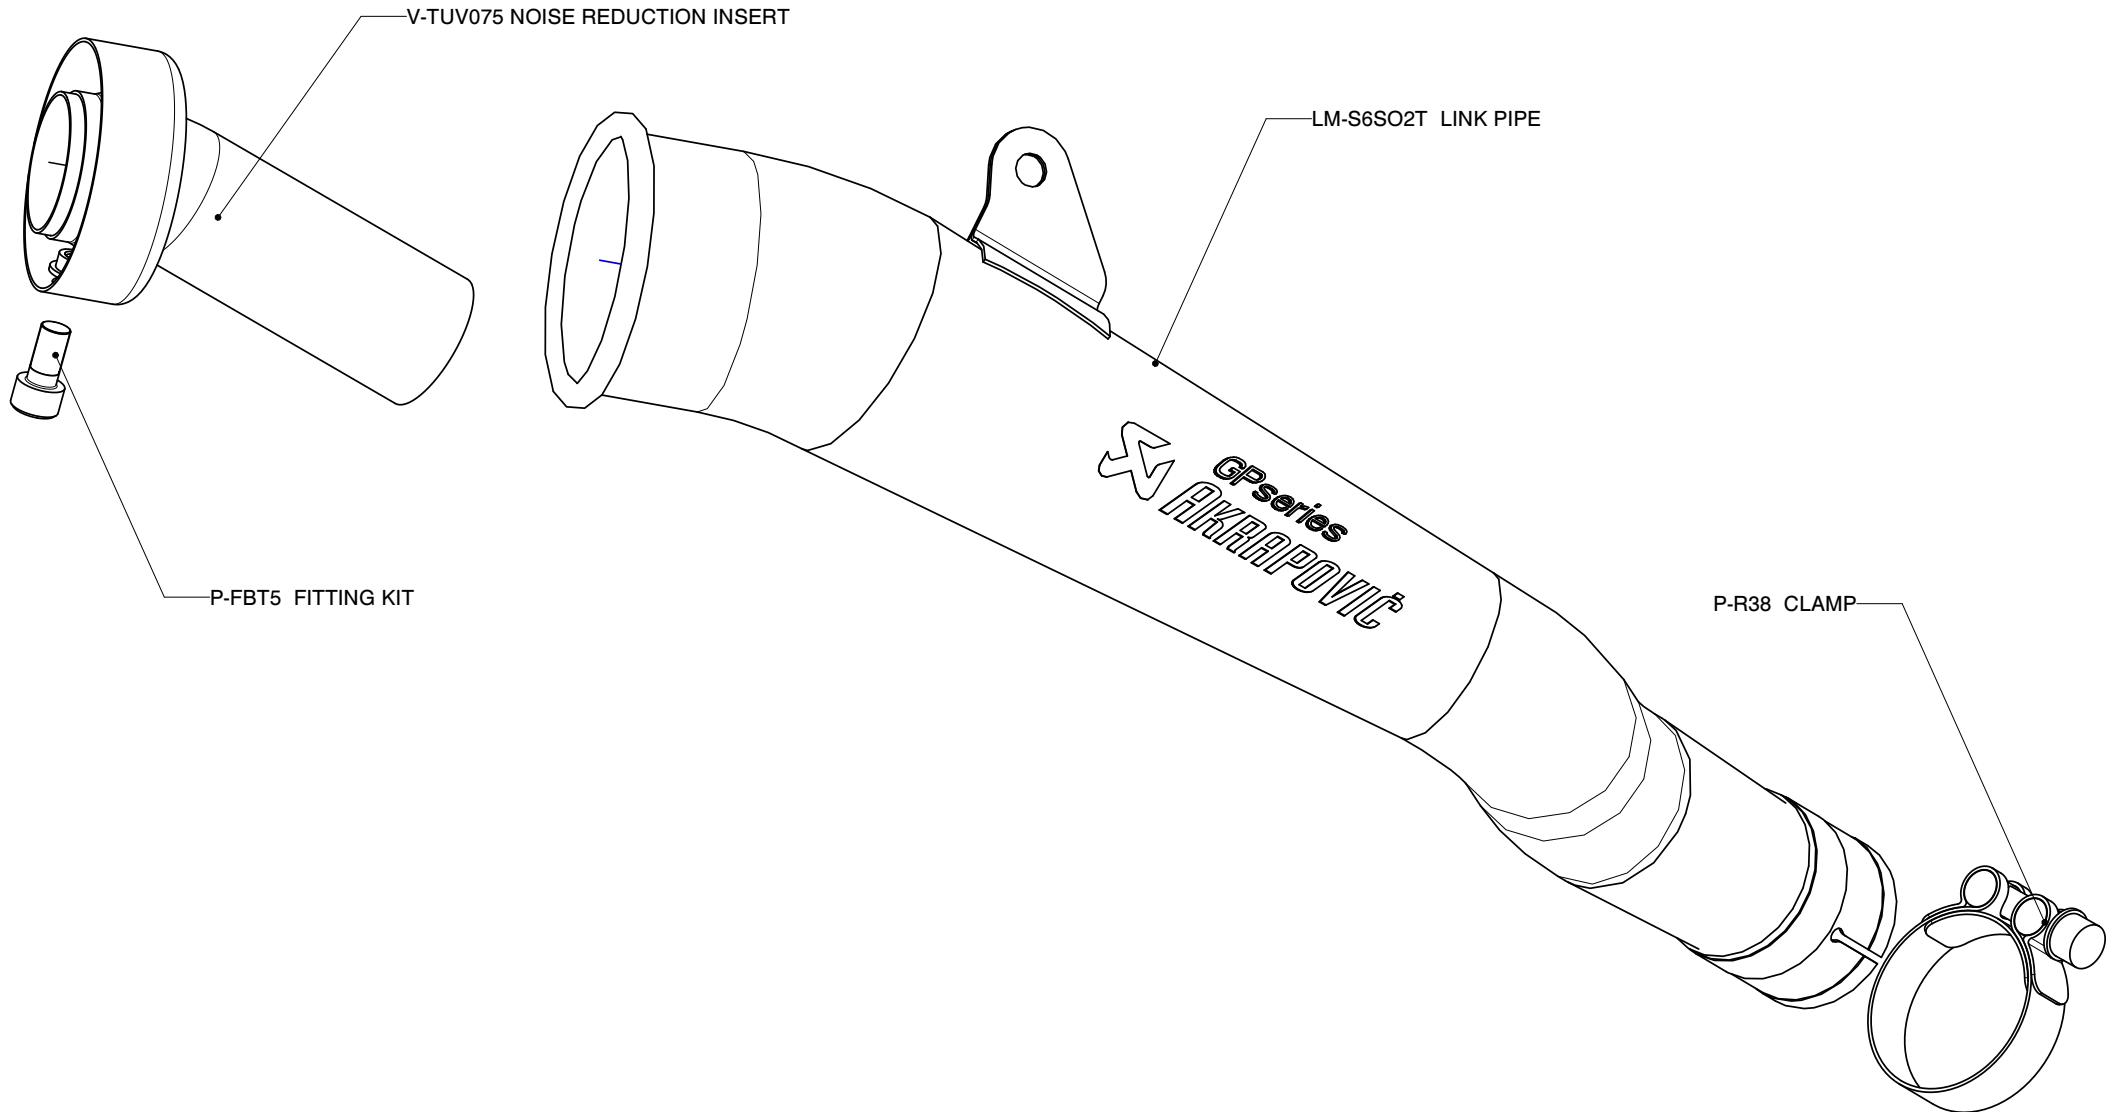

SUZUKI GSX-R600, SLIP-ON exhaust system MEGAPHONE
SUZUKI GSX-R750, SLIP-ON exhaust system MEGAPHONE
Product code: **SM-S6S02T**

On our website you can discover more about exhaust parts.