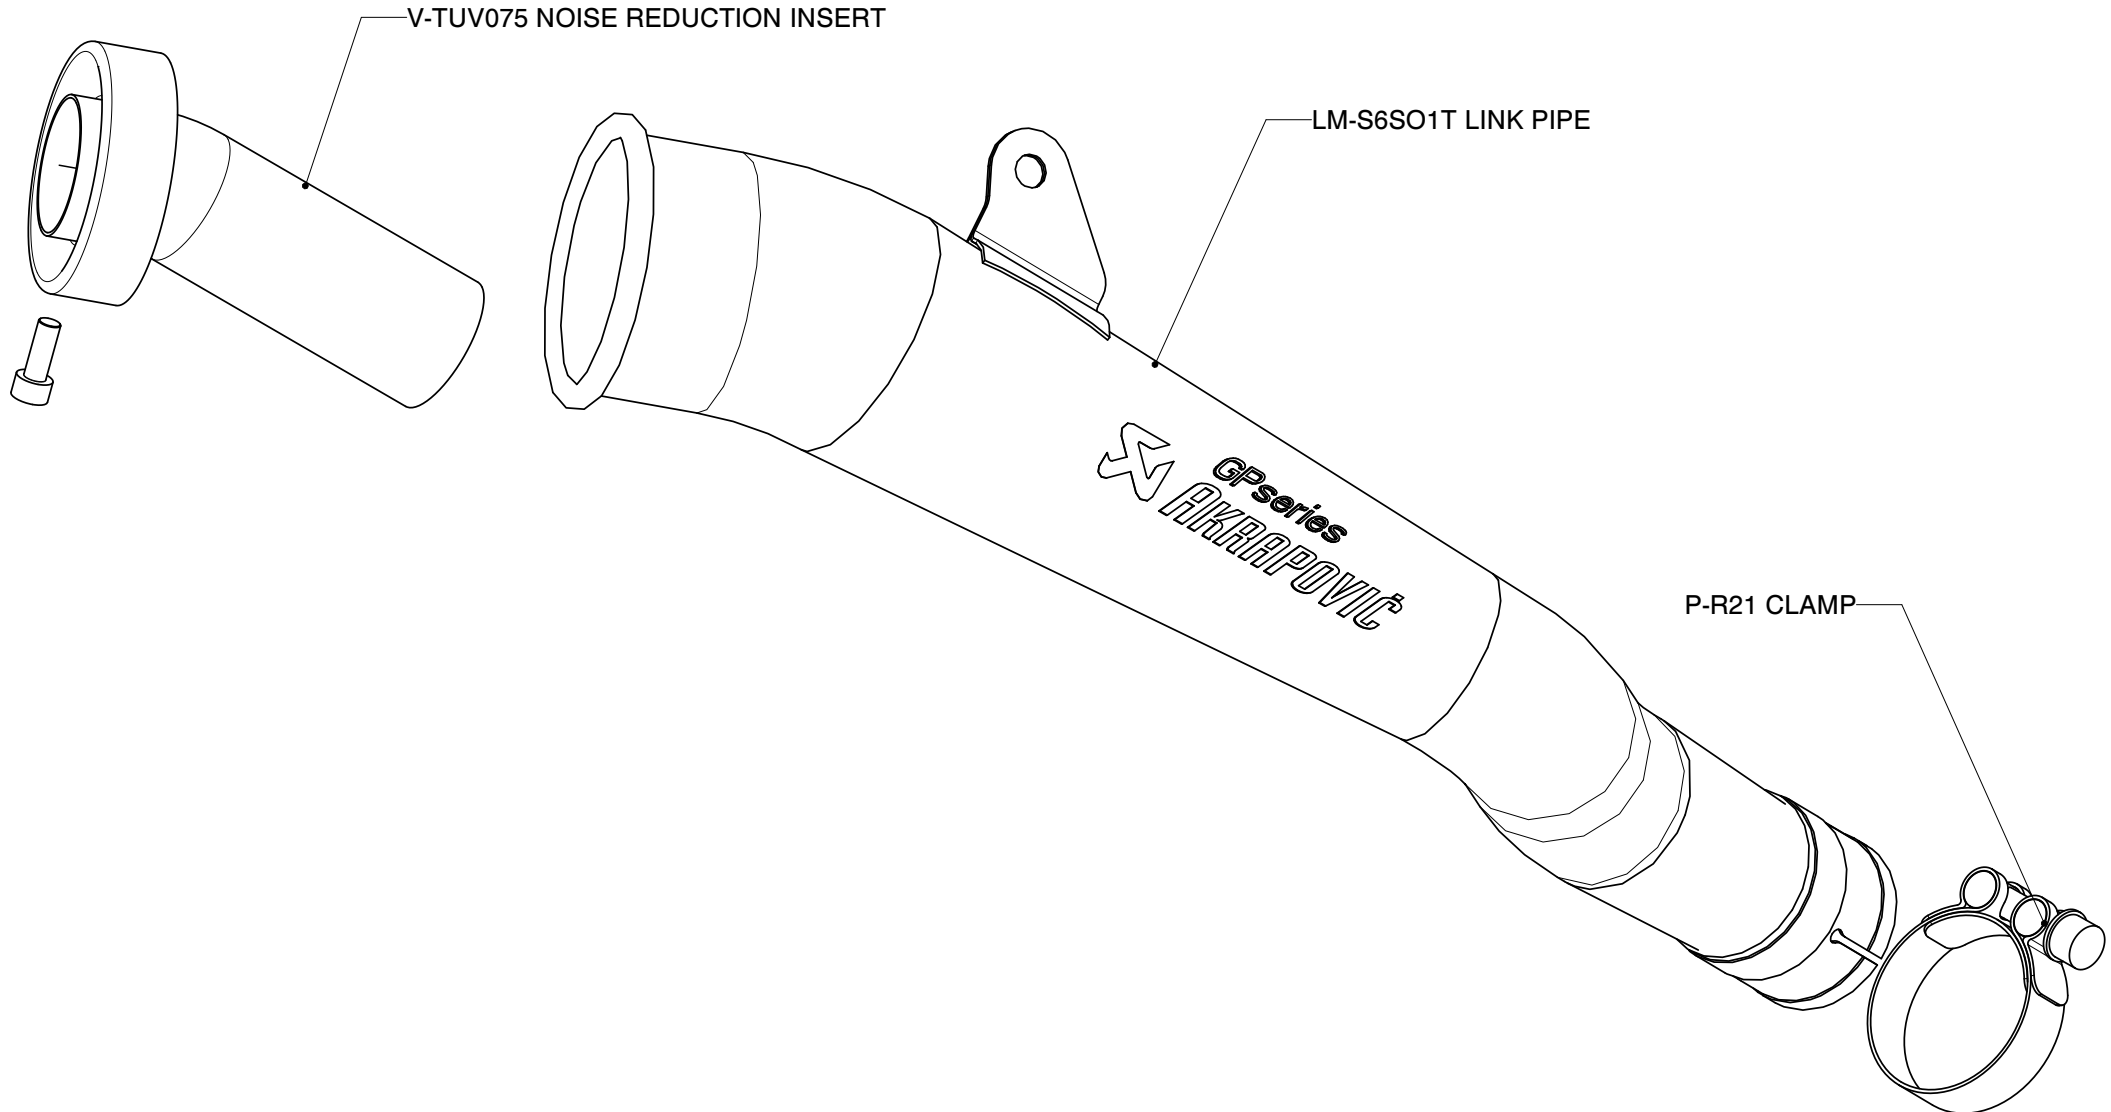

SUZUKI GSX-R600, SLIP-ON exhaust system MEGAFON
SUZUKI GSX-R750, SLIP-ON exhaust system MEGAFON
Product code: SM-S6S01T

On our website you can discover more about exhaust parts.