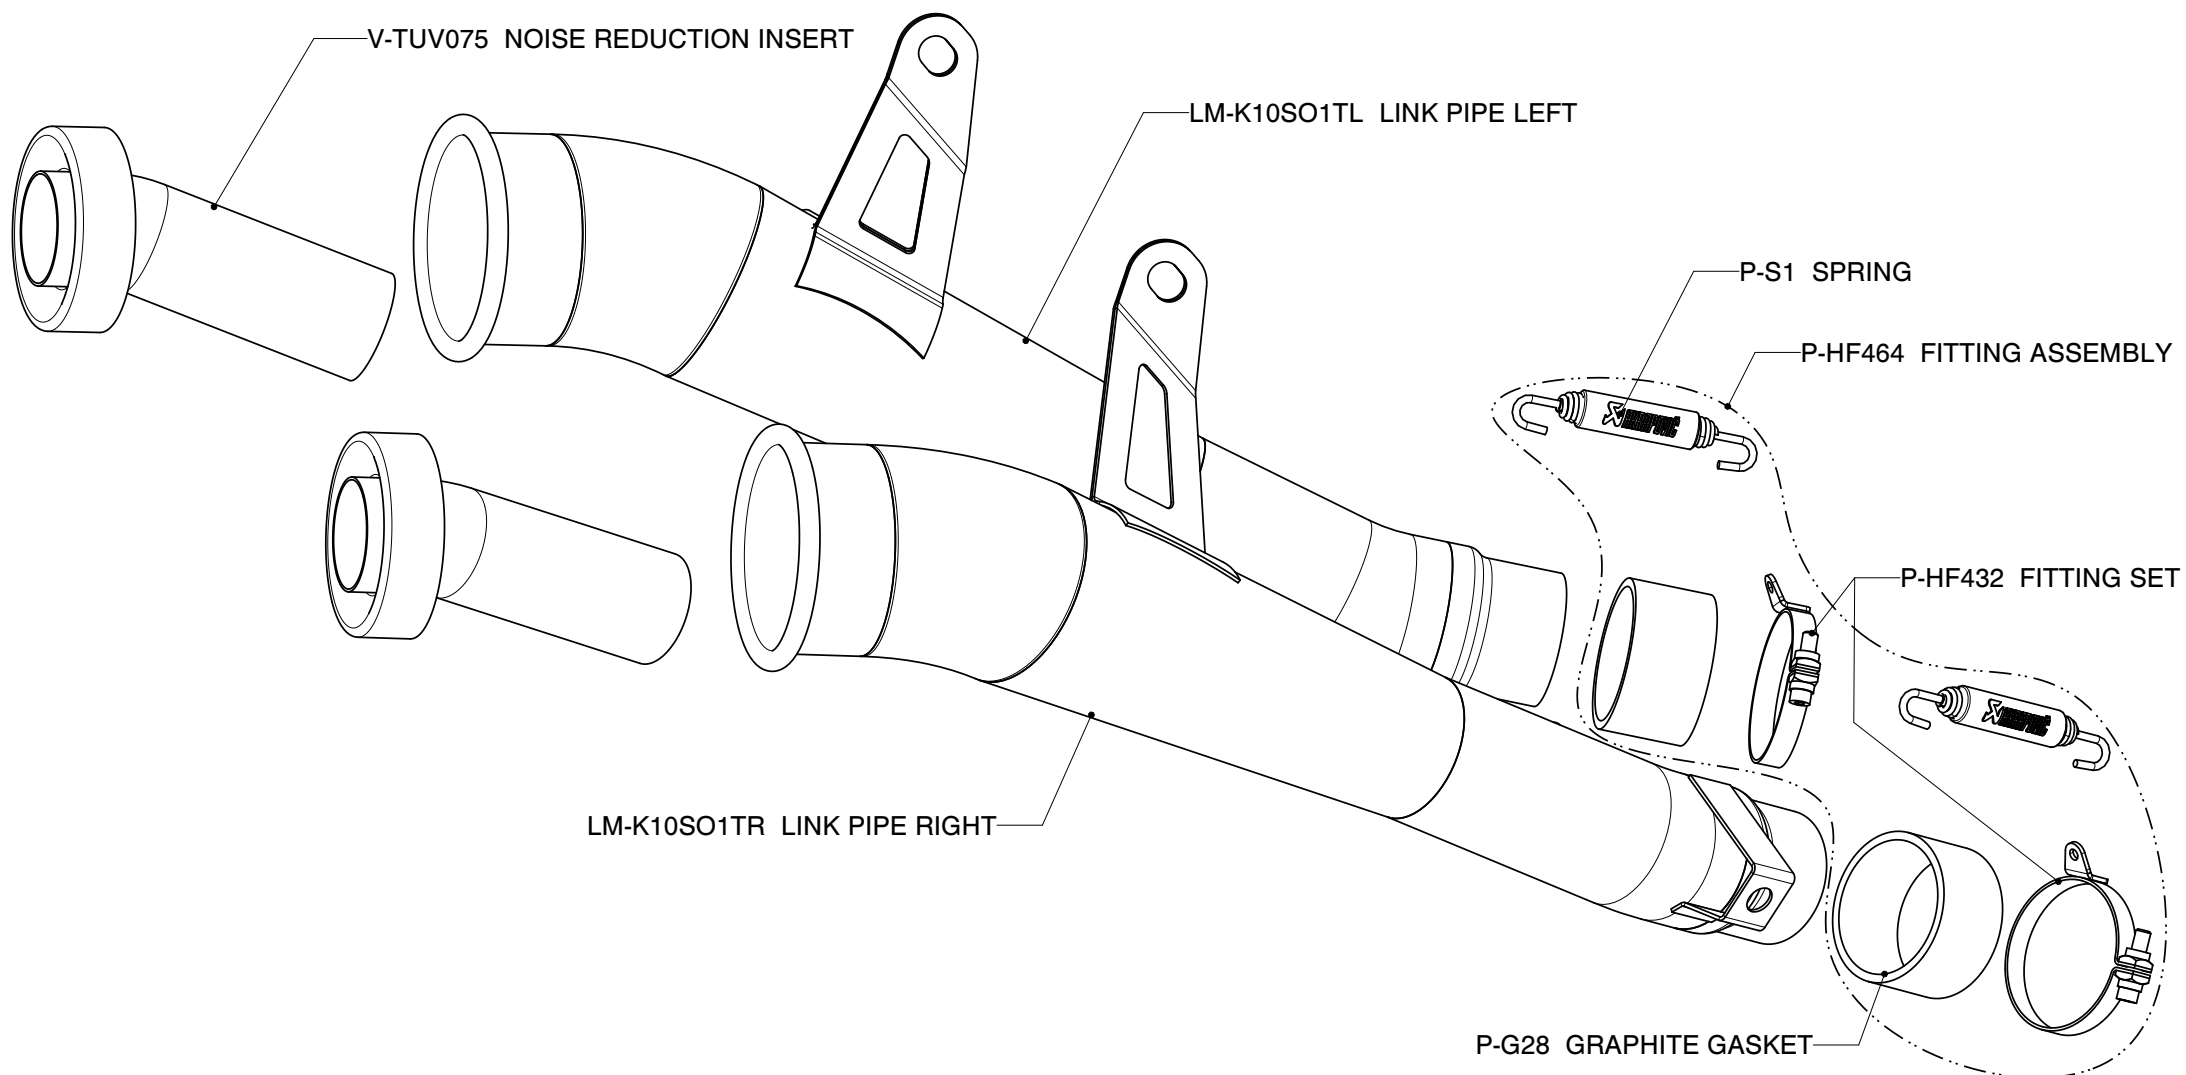

WARNING! SYSTEM DOES NOT FIT ON Z1000SX WITH SIDE CASES!

KAWASAKI Z1000 / SLIP-ON exhaust system/ MEGAPHONE
KAWASAKI Z1000 SX
Product code: **SM-K10SO1T**

On our website you can discover more about exhaust parts.