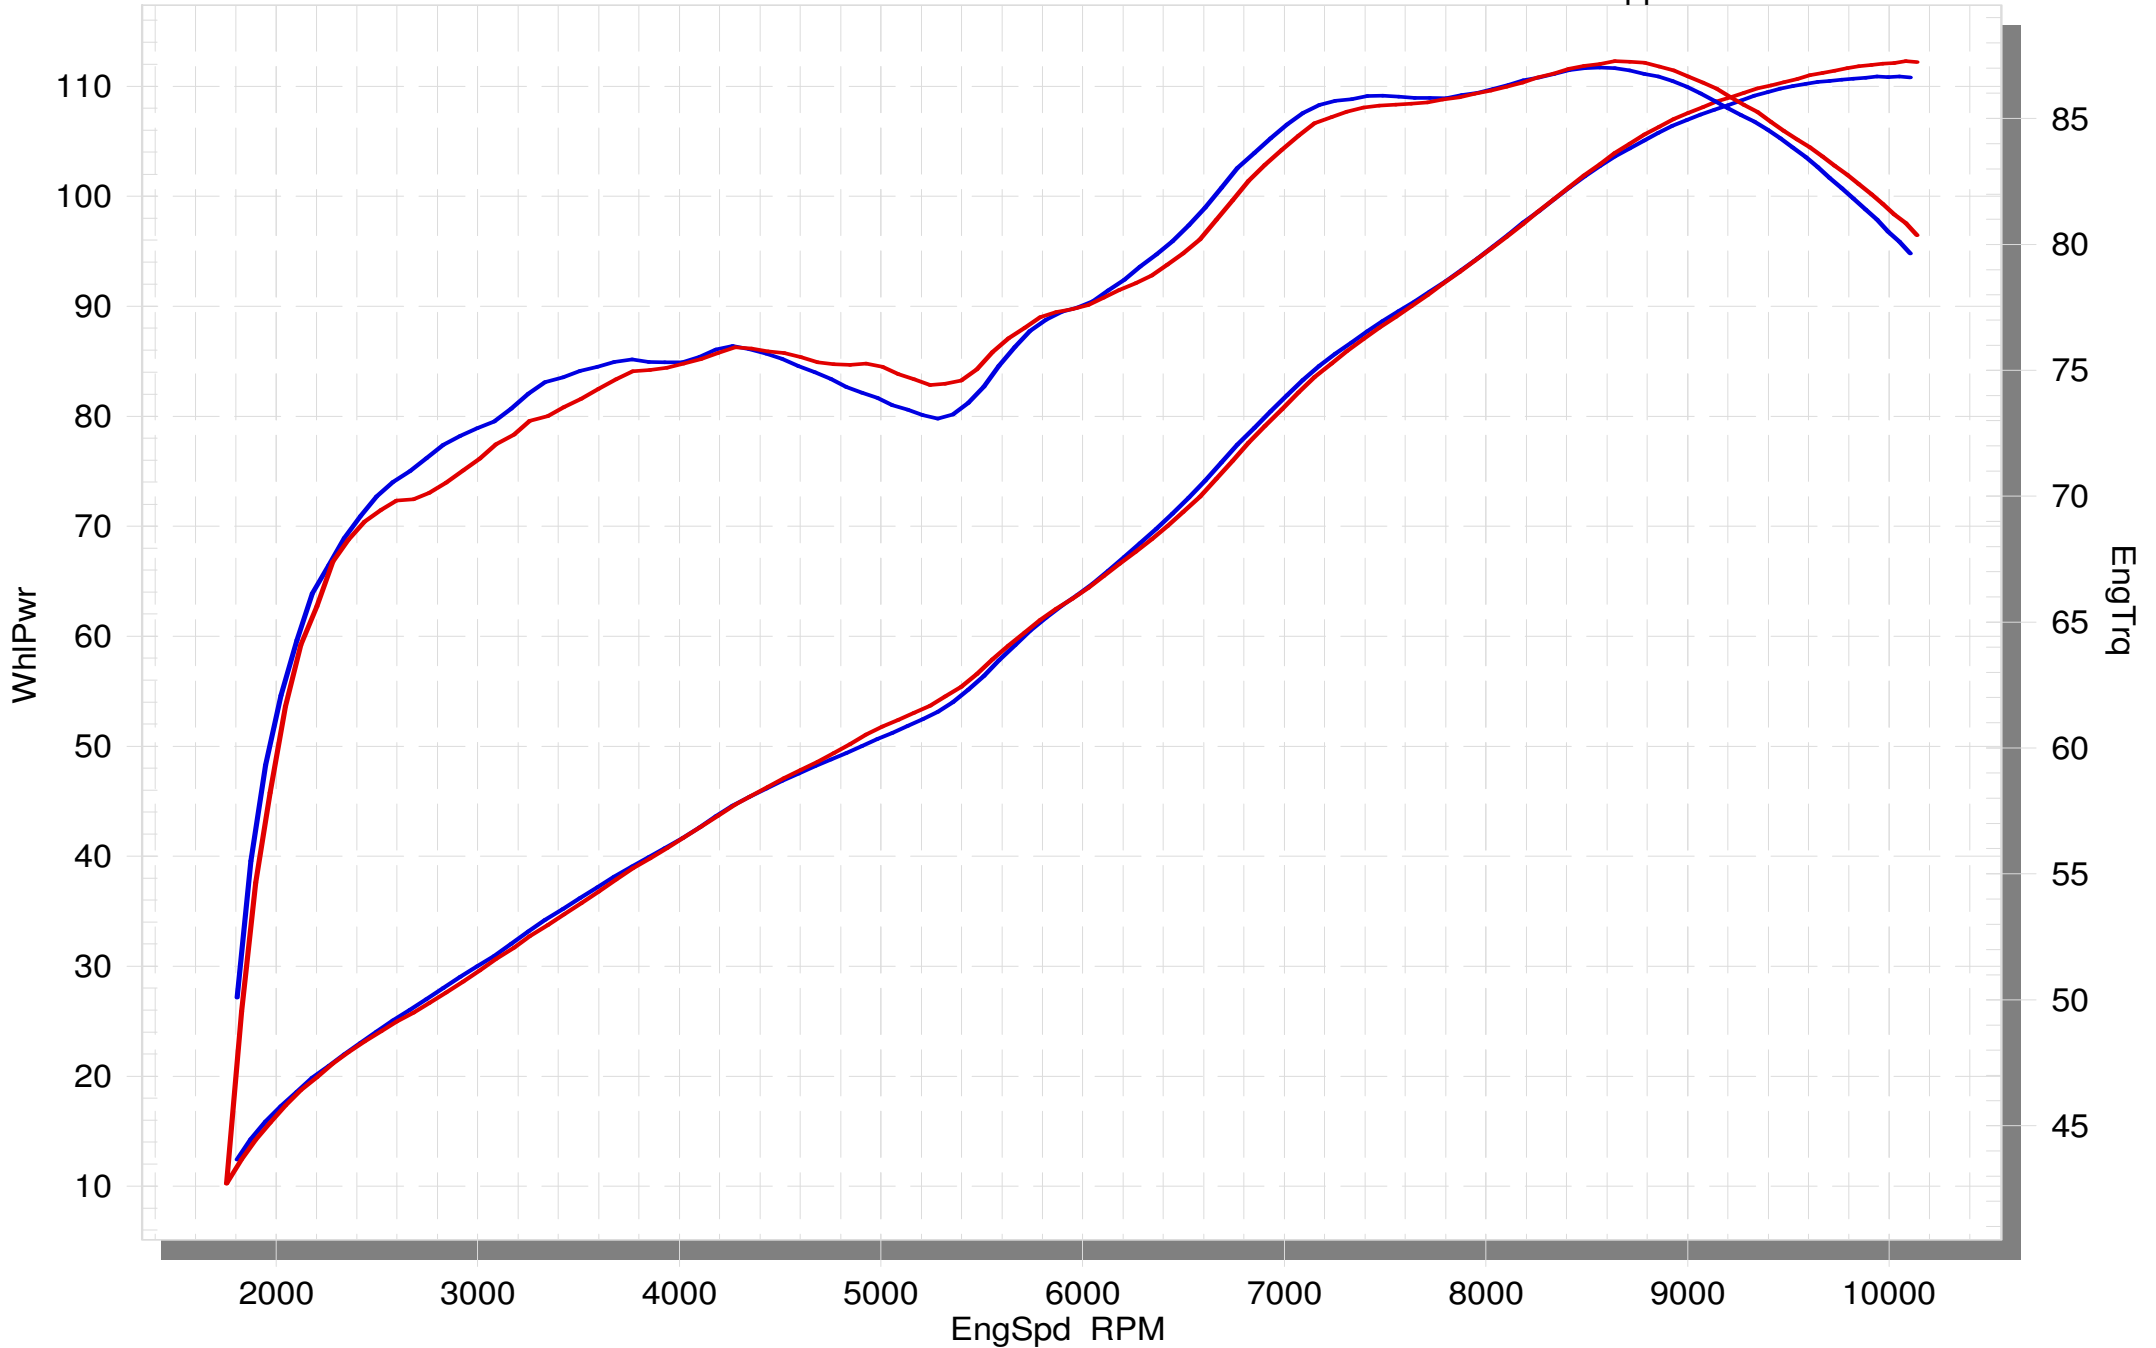

YAMAHA MT-09

STOCK

RACING (WO Noise Insert)

YAMAHA MT-09

STOCK

RACING EC-ECE approved

SuperFlow WinDyn™ V

On our website you can discover more about exhaust parts.