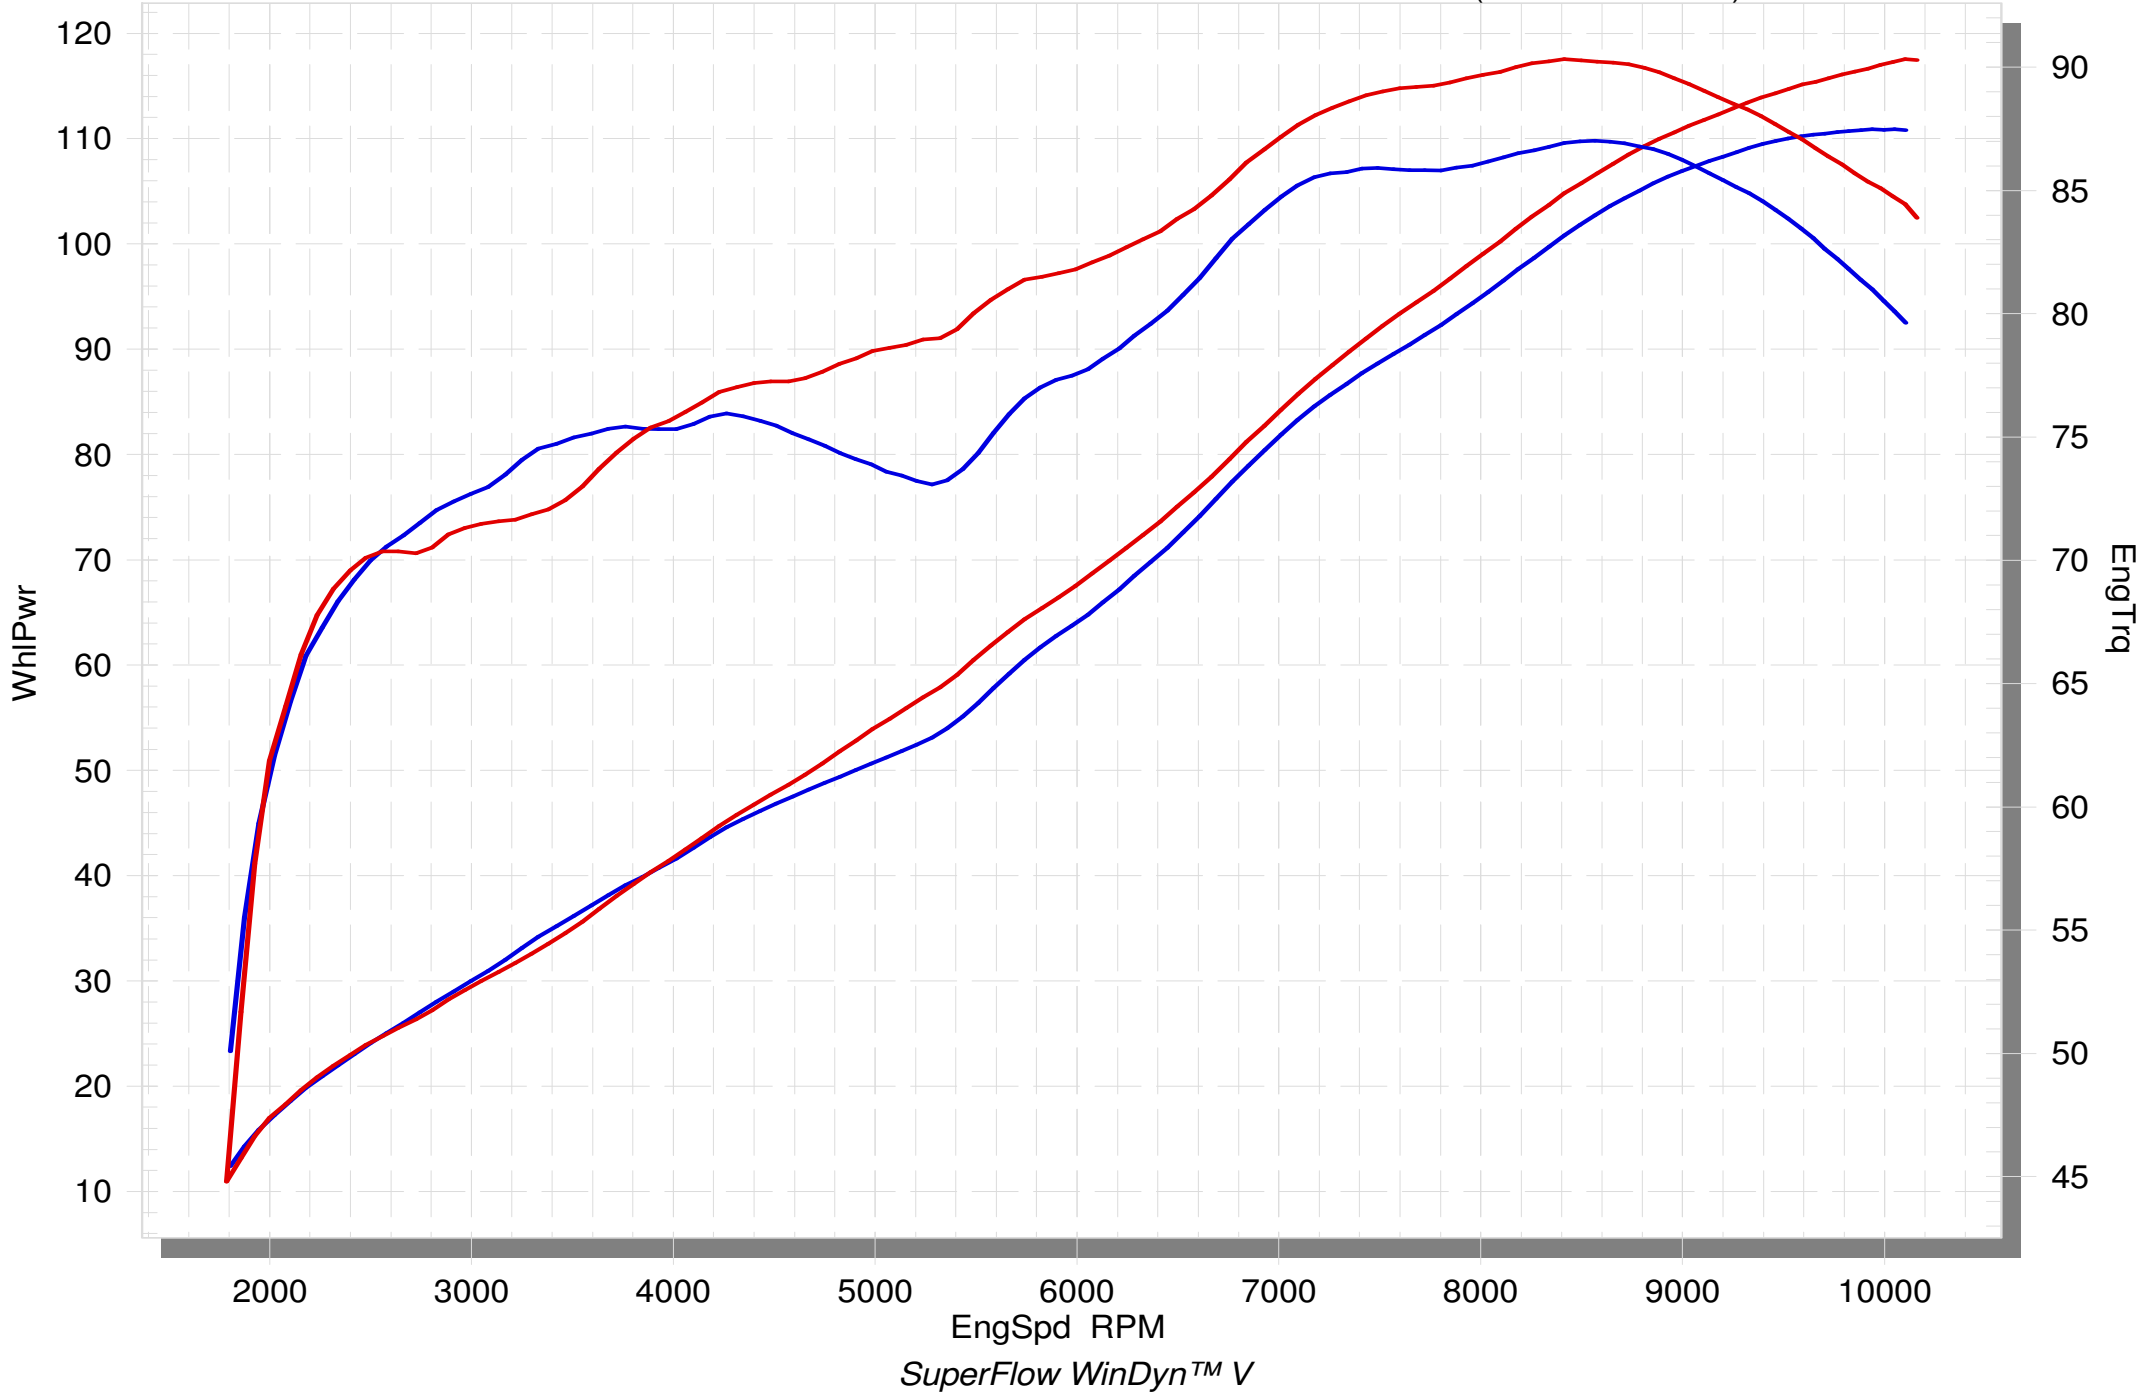

YAMAHA MT-09

STOCK

RACING (WO Noise Insert)

YAMAHA MT-09

STOCK

RACING EC-ECE approved

SuperFlow WinDyn™ V

On our website you can discover more about exhaust parts.