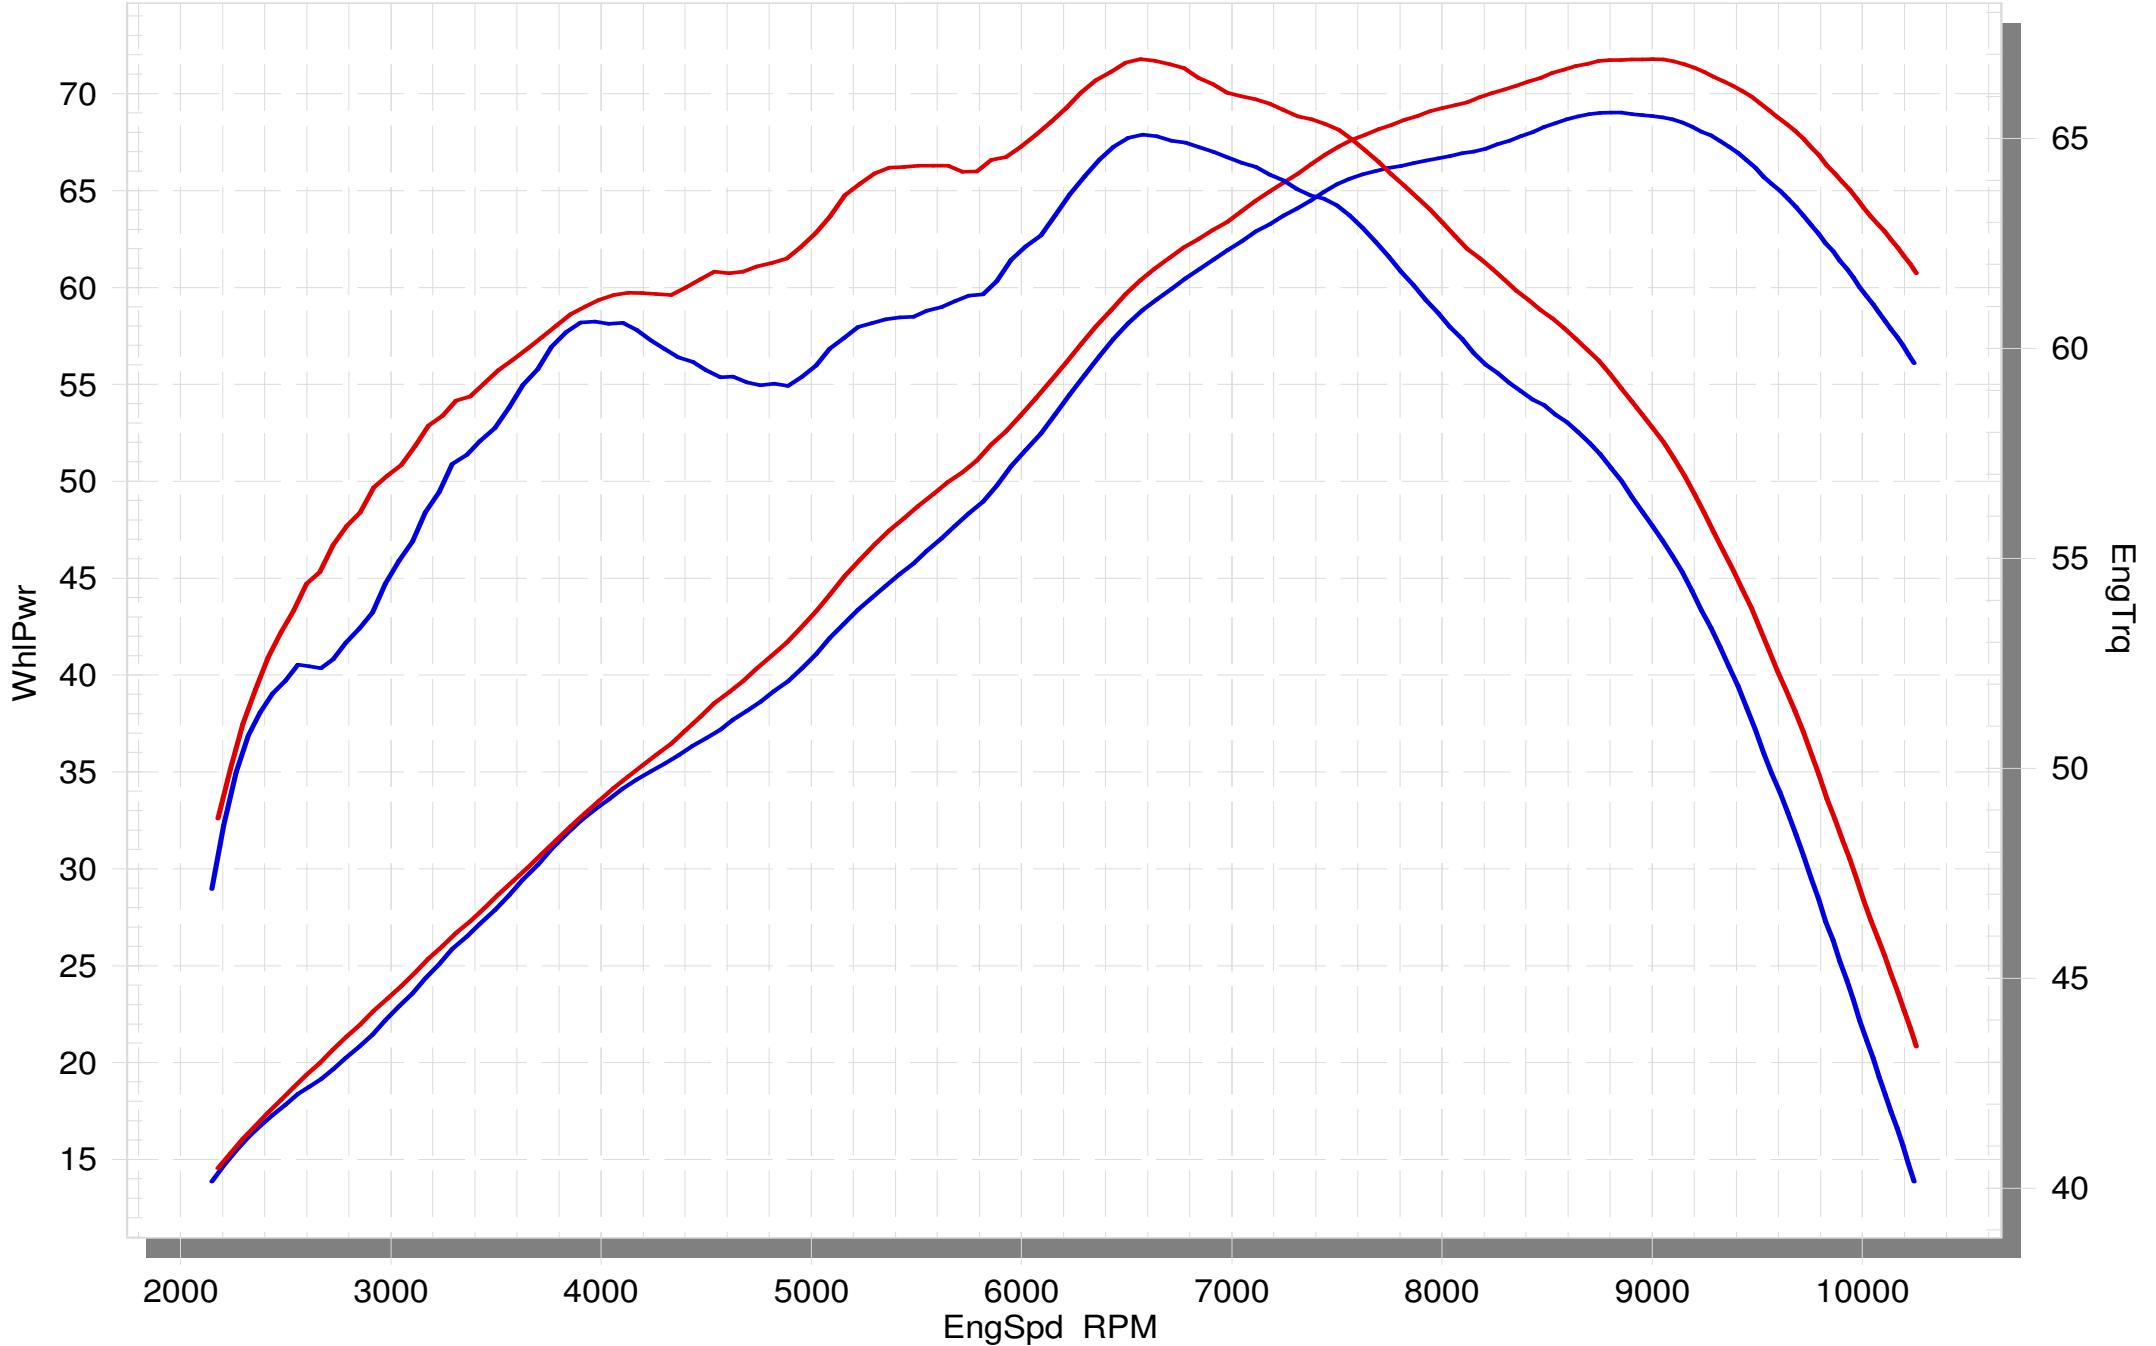

YAMAHA TRACER 700

STOCK

RACING OPEN

YAMAHA TRACER 700

STOCK

RACING EC-ECE approved

SuperFlow WinDyn™ V

On our website you can discover more about exhaust parts.