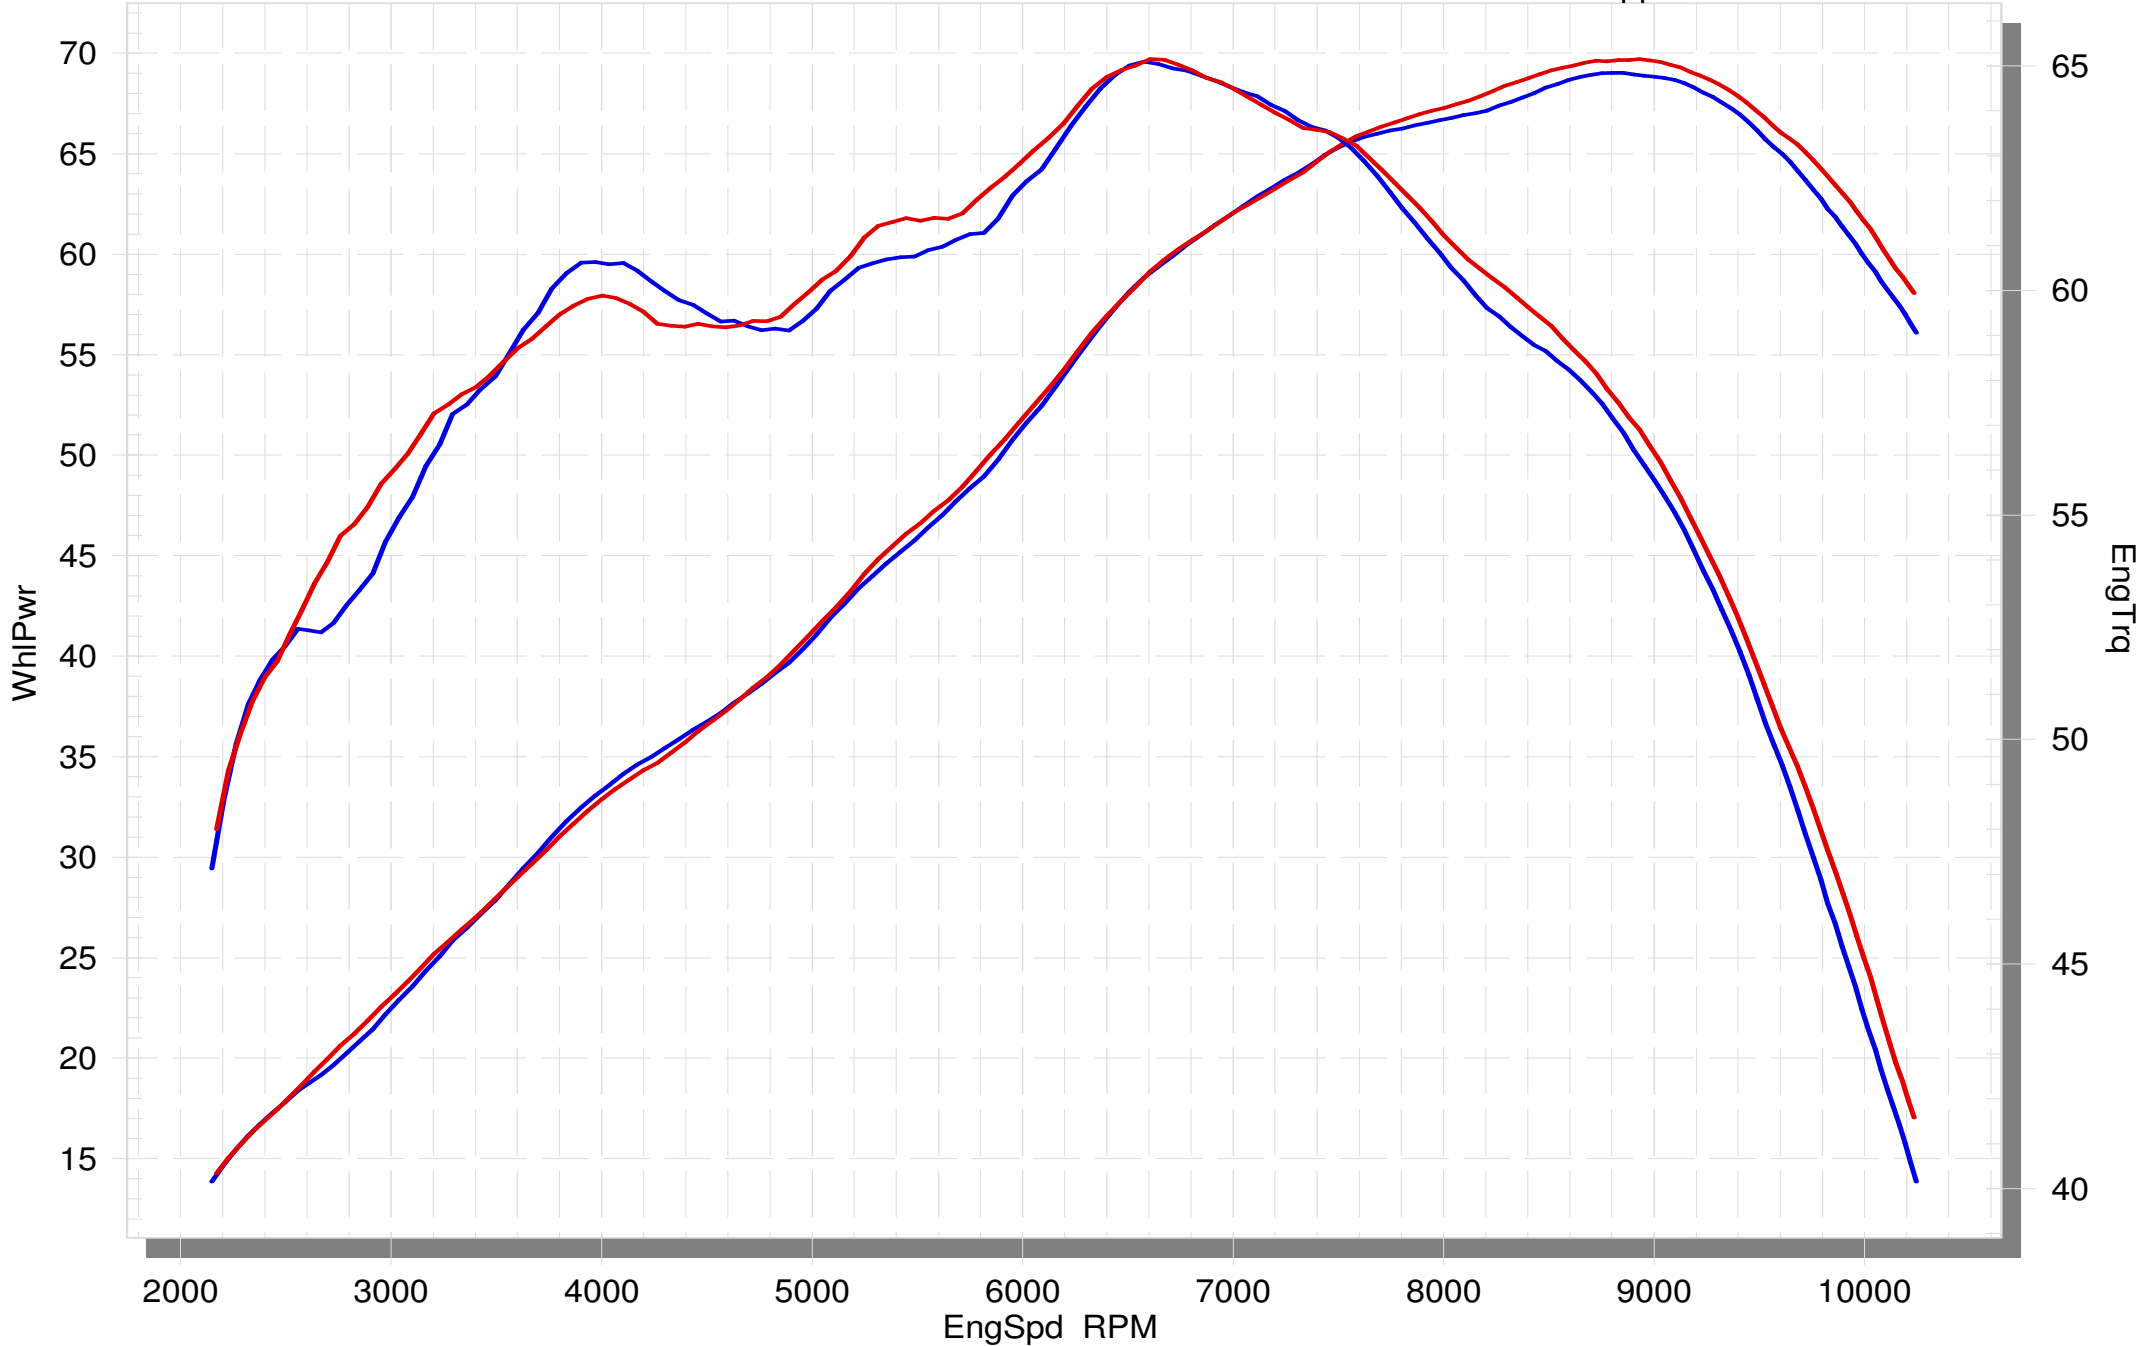

YAMAHA TRACER 700

STOCK

RACING OPEN

YAMAHA TRACER 700

STOCK

RACING EC-ECE approved

SuperFlow WinDyn™ V

On our website you can discover more about exhaust parts.