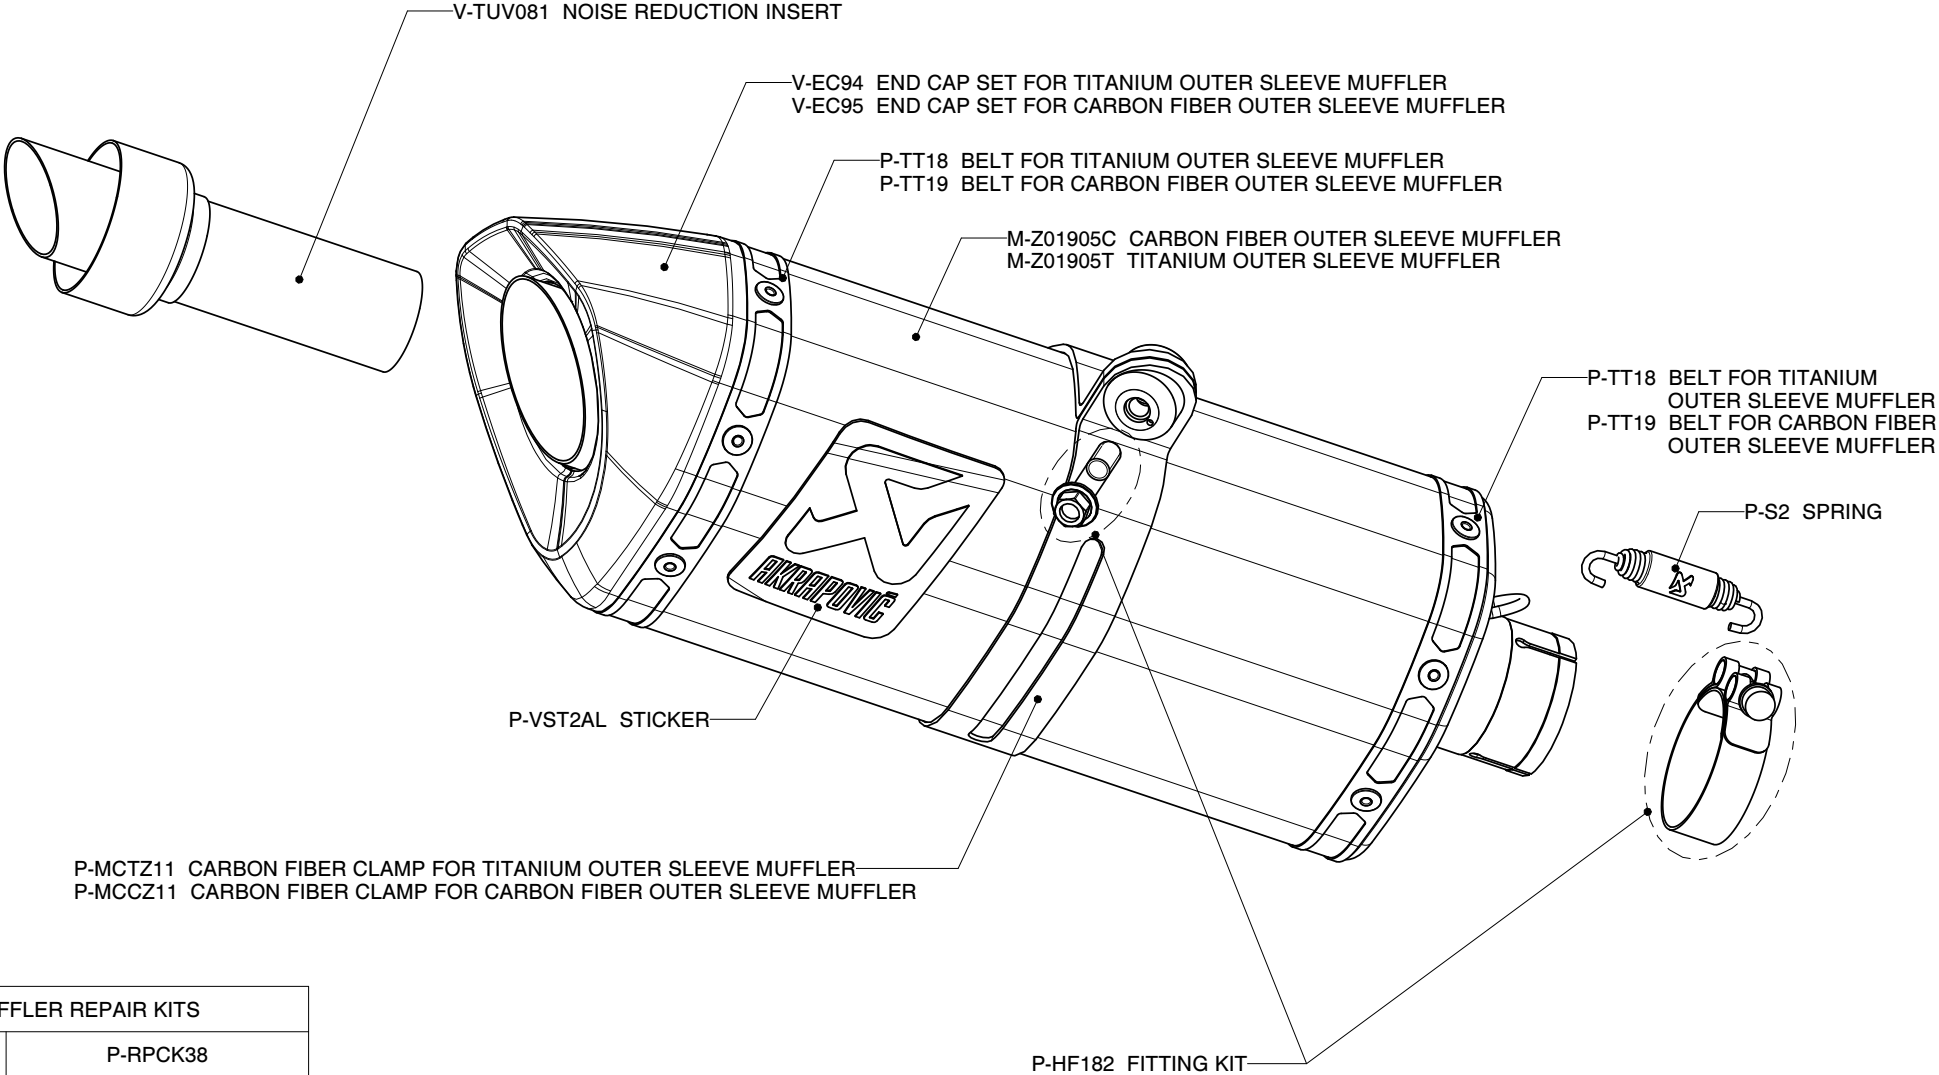

**YAMAHA R6, SLIP-ON exhaust system**

**Product code: S-Y6SO7-ZC**

**S-Y6SO7-ZT**

MUFFLER REPAIR KITS	
REPACK	P-RPCK38
SLEEVE	P-RKS196ZT27 - TITANIUM
	P-RKS195ZC27 - CARBON

Feel the difference with Akrapovic.