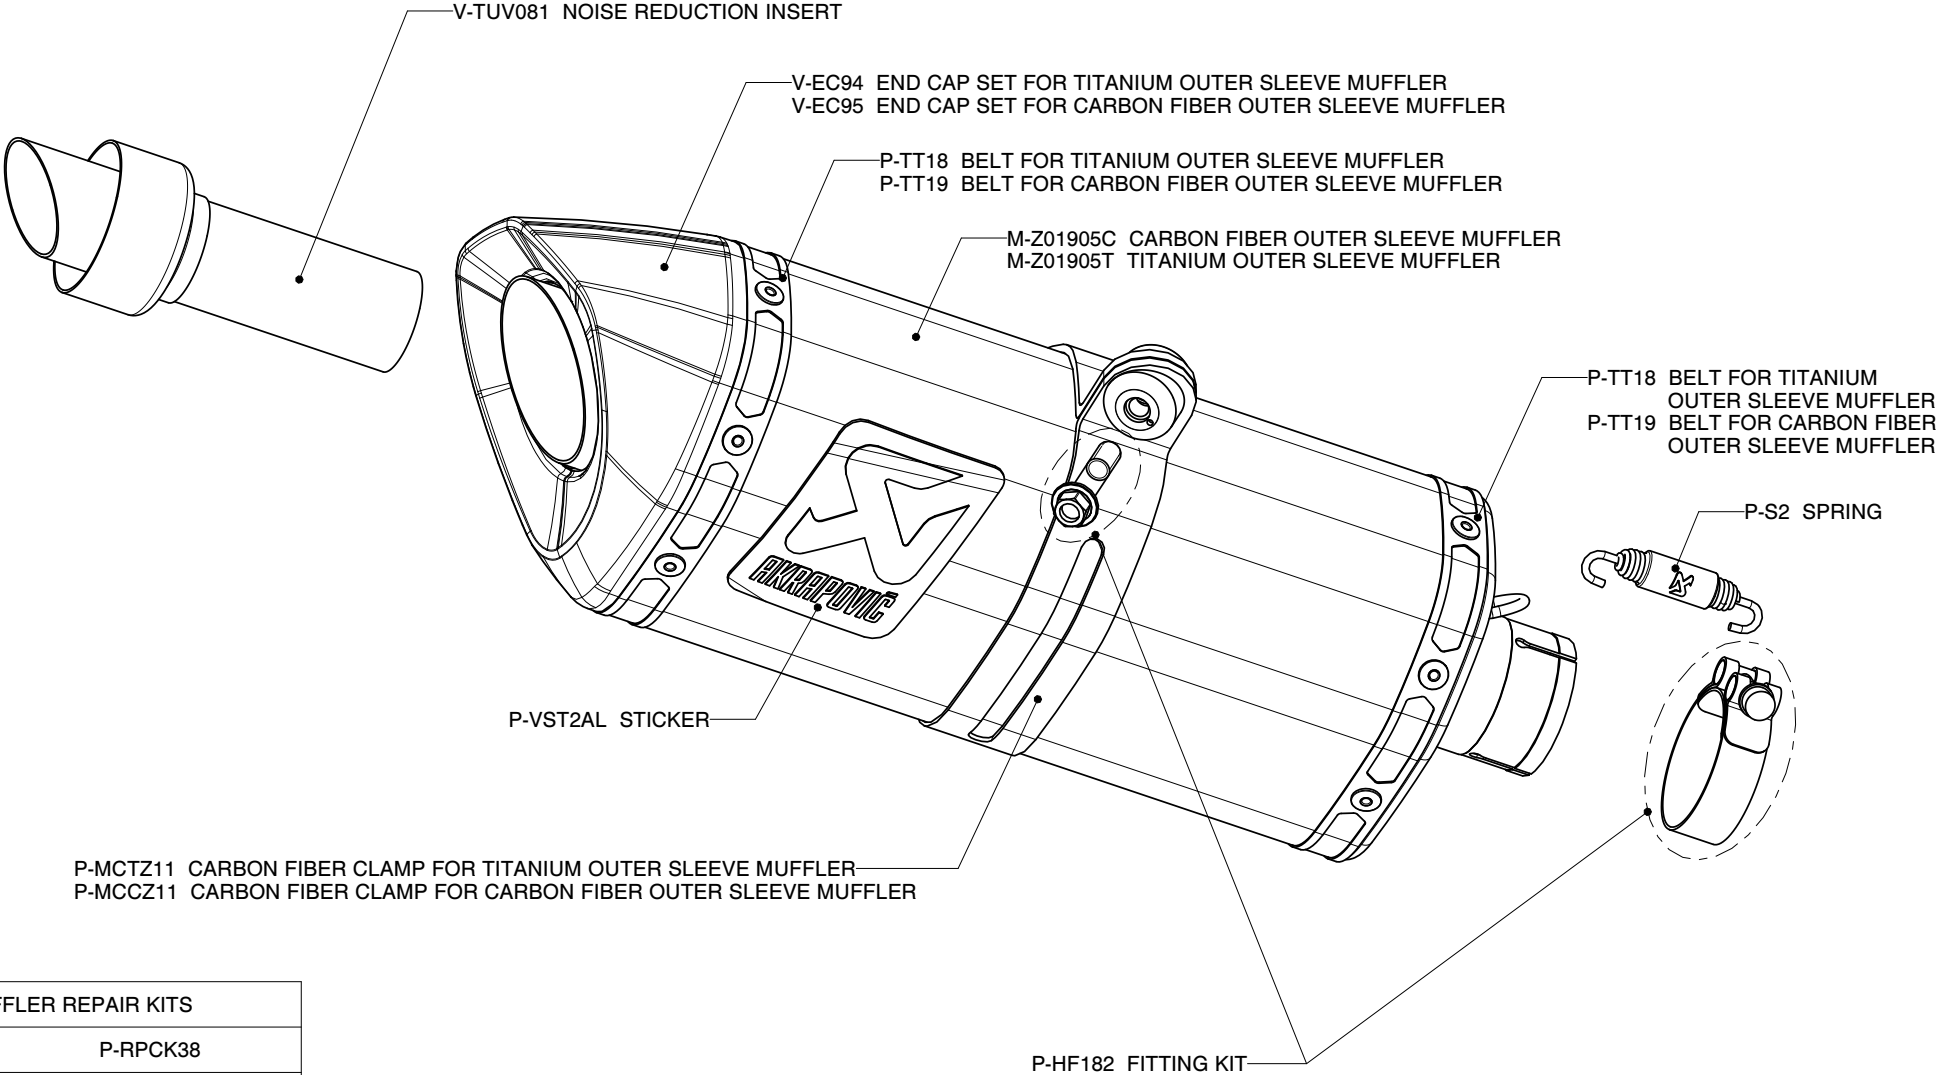

**YAMAHA R6, SLIP-ON exhaust system**

**Product code: S-Y6SO7-ZC**

**S-Y6SO7-ZT**

MUFFLER REPAIR KITS	
REPACK	P-RPCK38
SLEEVE	P-RKS196ZT27 - TITANIUM
	P-RKS195ZC27 - CARBON

Akrapovic puts everything within reach.