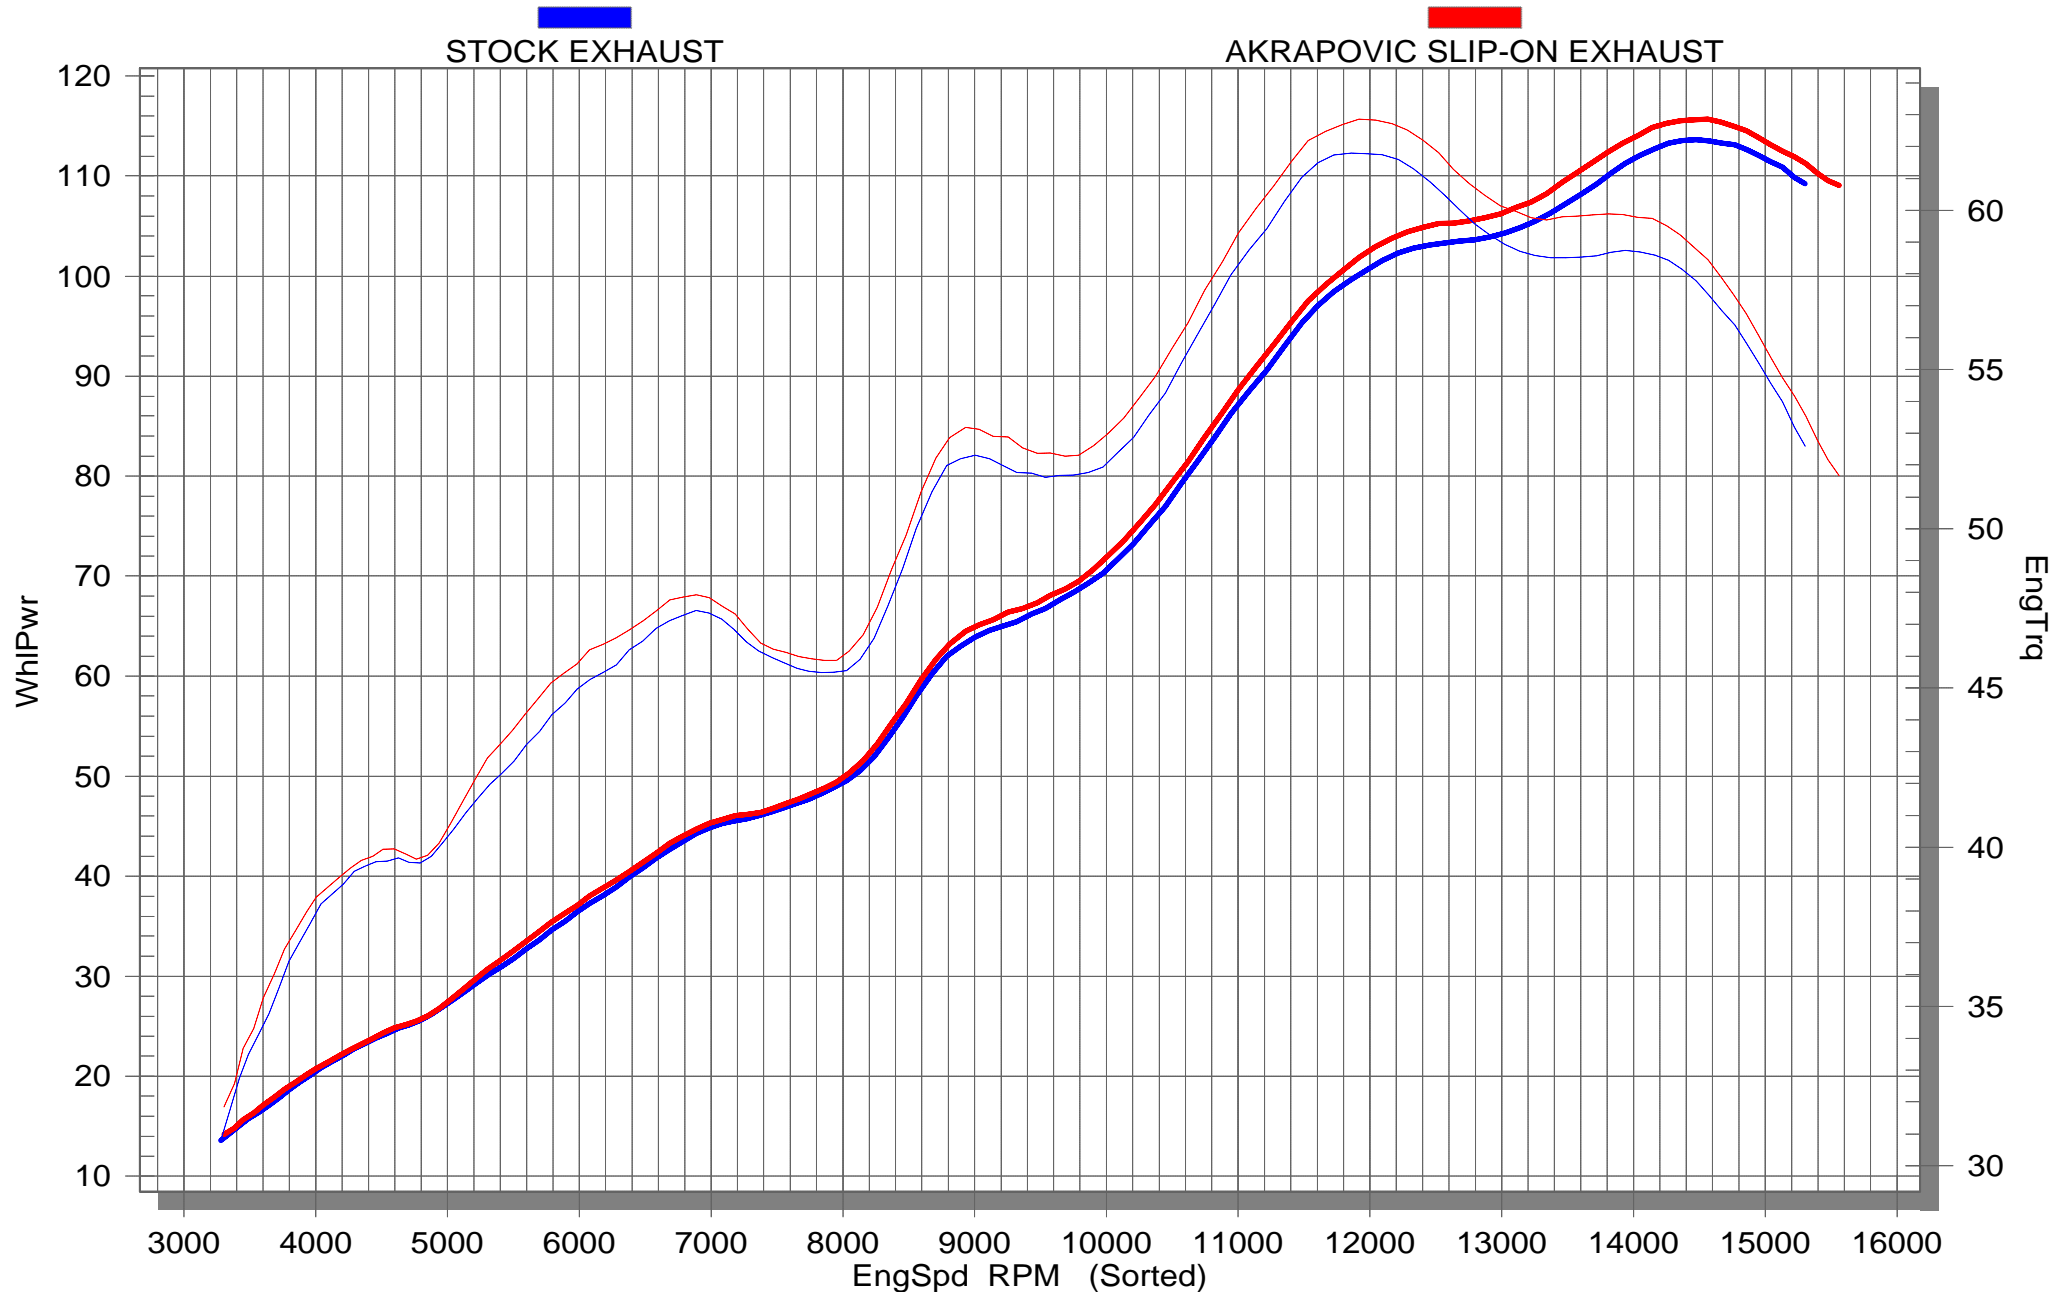

YAMAHA R6 2006

Akrapovic Exhaust System Technology
SuperFlow WinDyn™ Copyright© 2000

On our website you can discover more about exhaust parts.