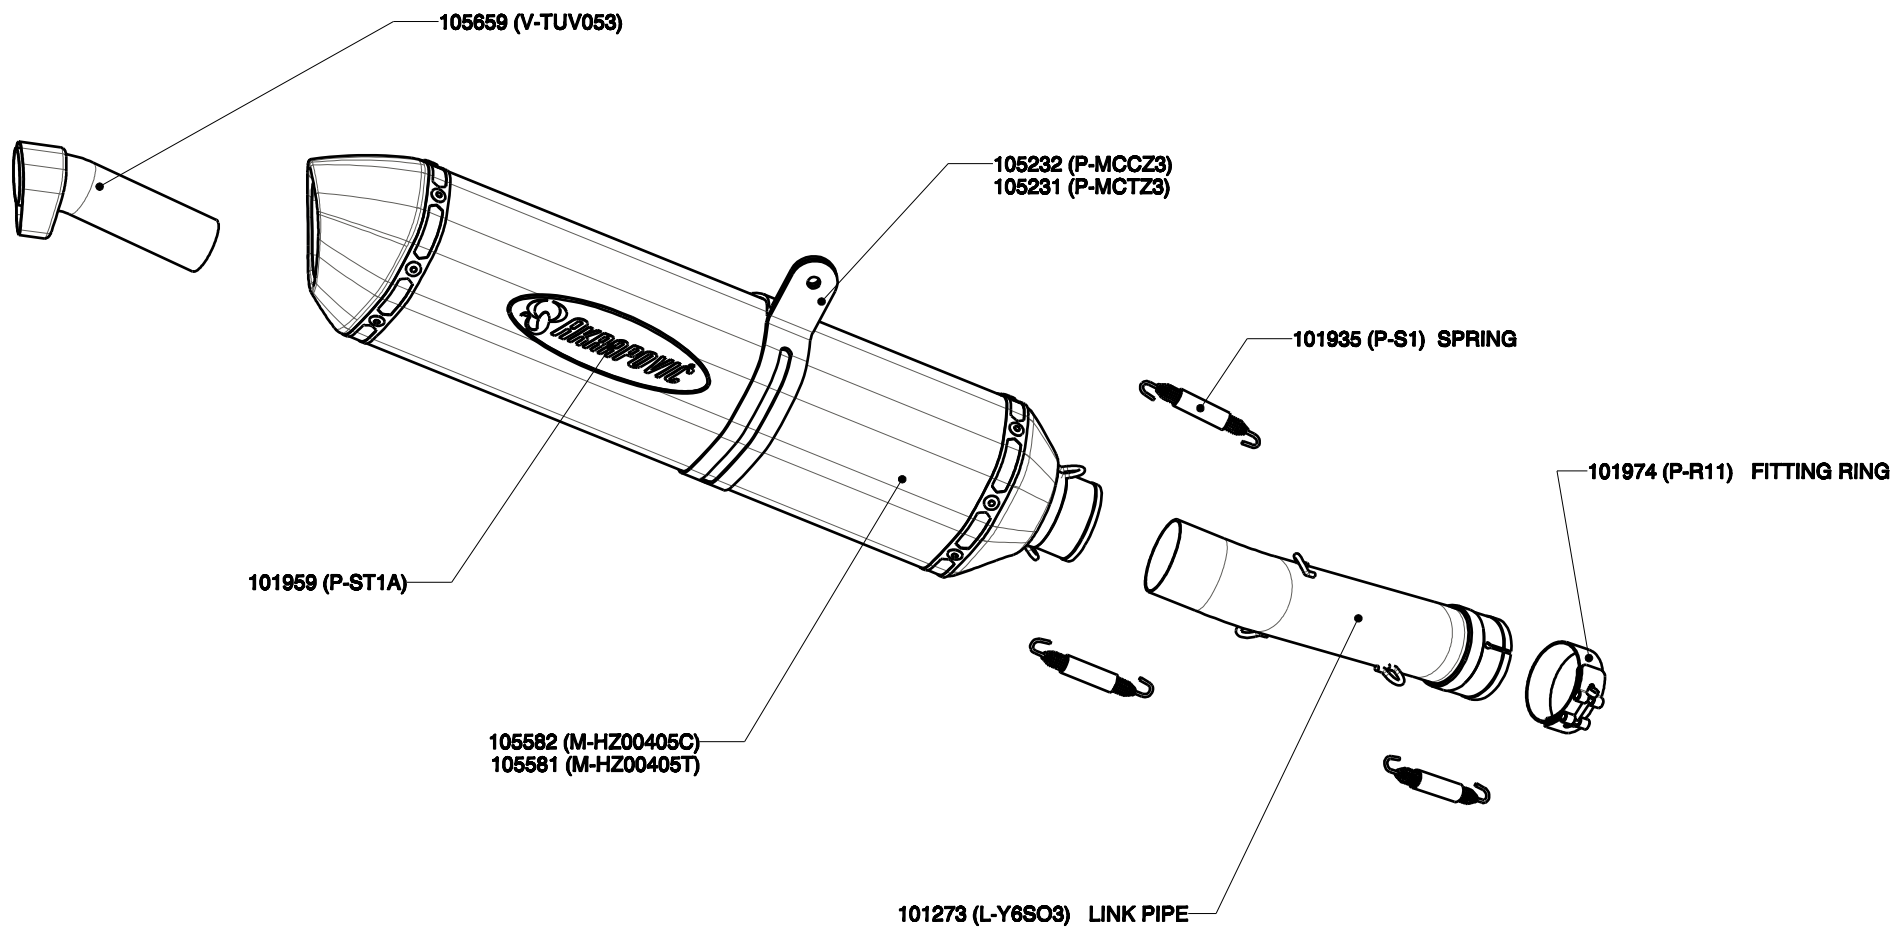

**YAMAHA YZF R6, Slip-on system, model year: 2003-2005, STREET LEGAL**

**Product code: 105580 (S-Y6SO3-HZC)  
105579 (S-Y6SO3-HZT)**

Looking for dependable exhaust parts?  
Rely on Akrapovic for quality and long-lasting products.