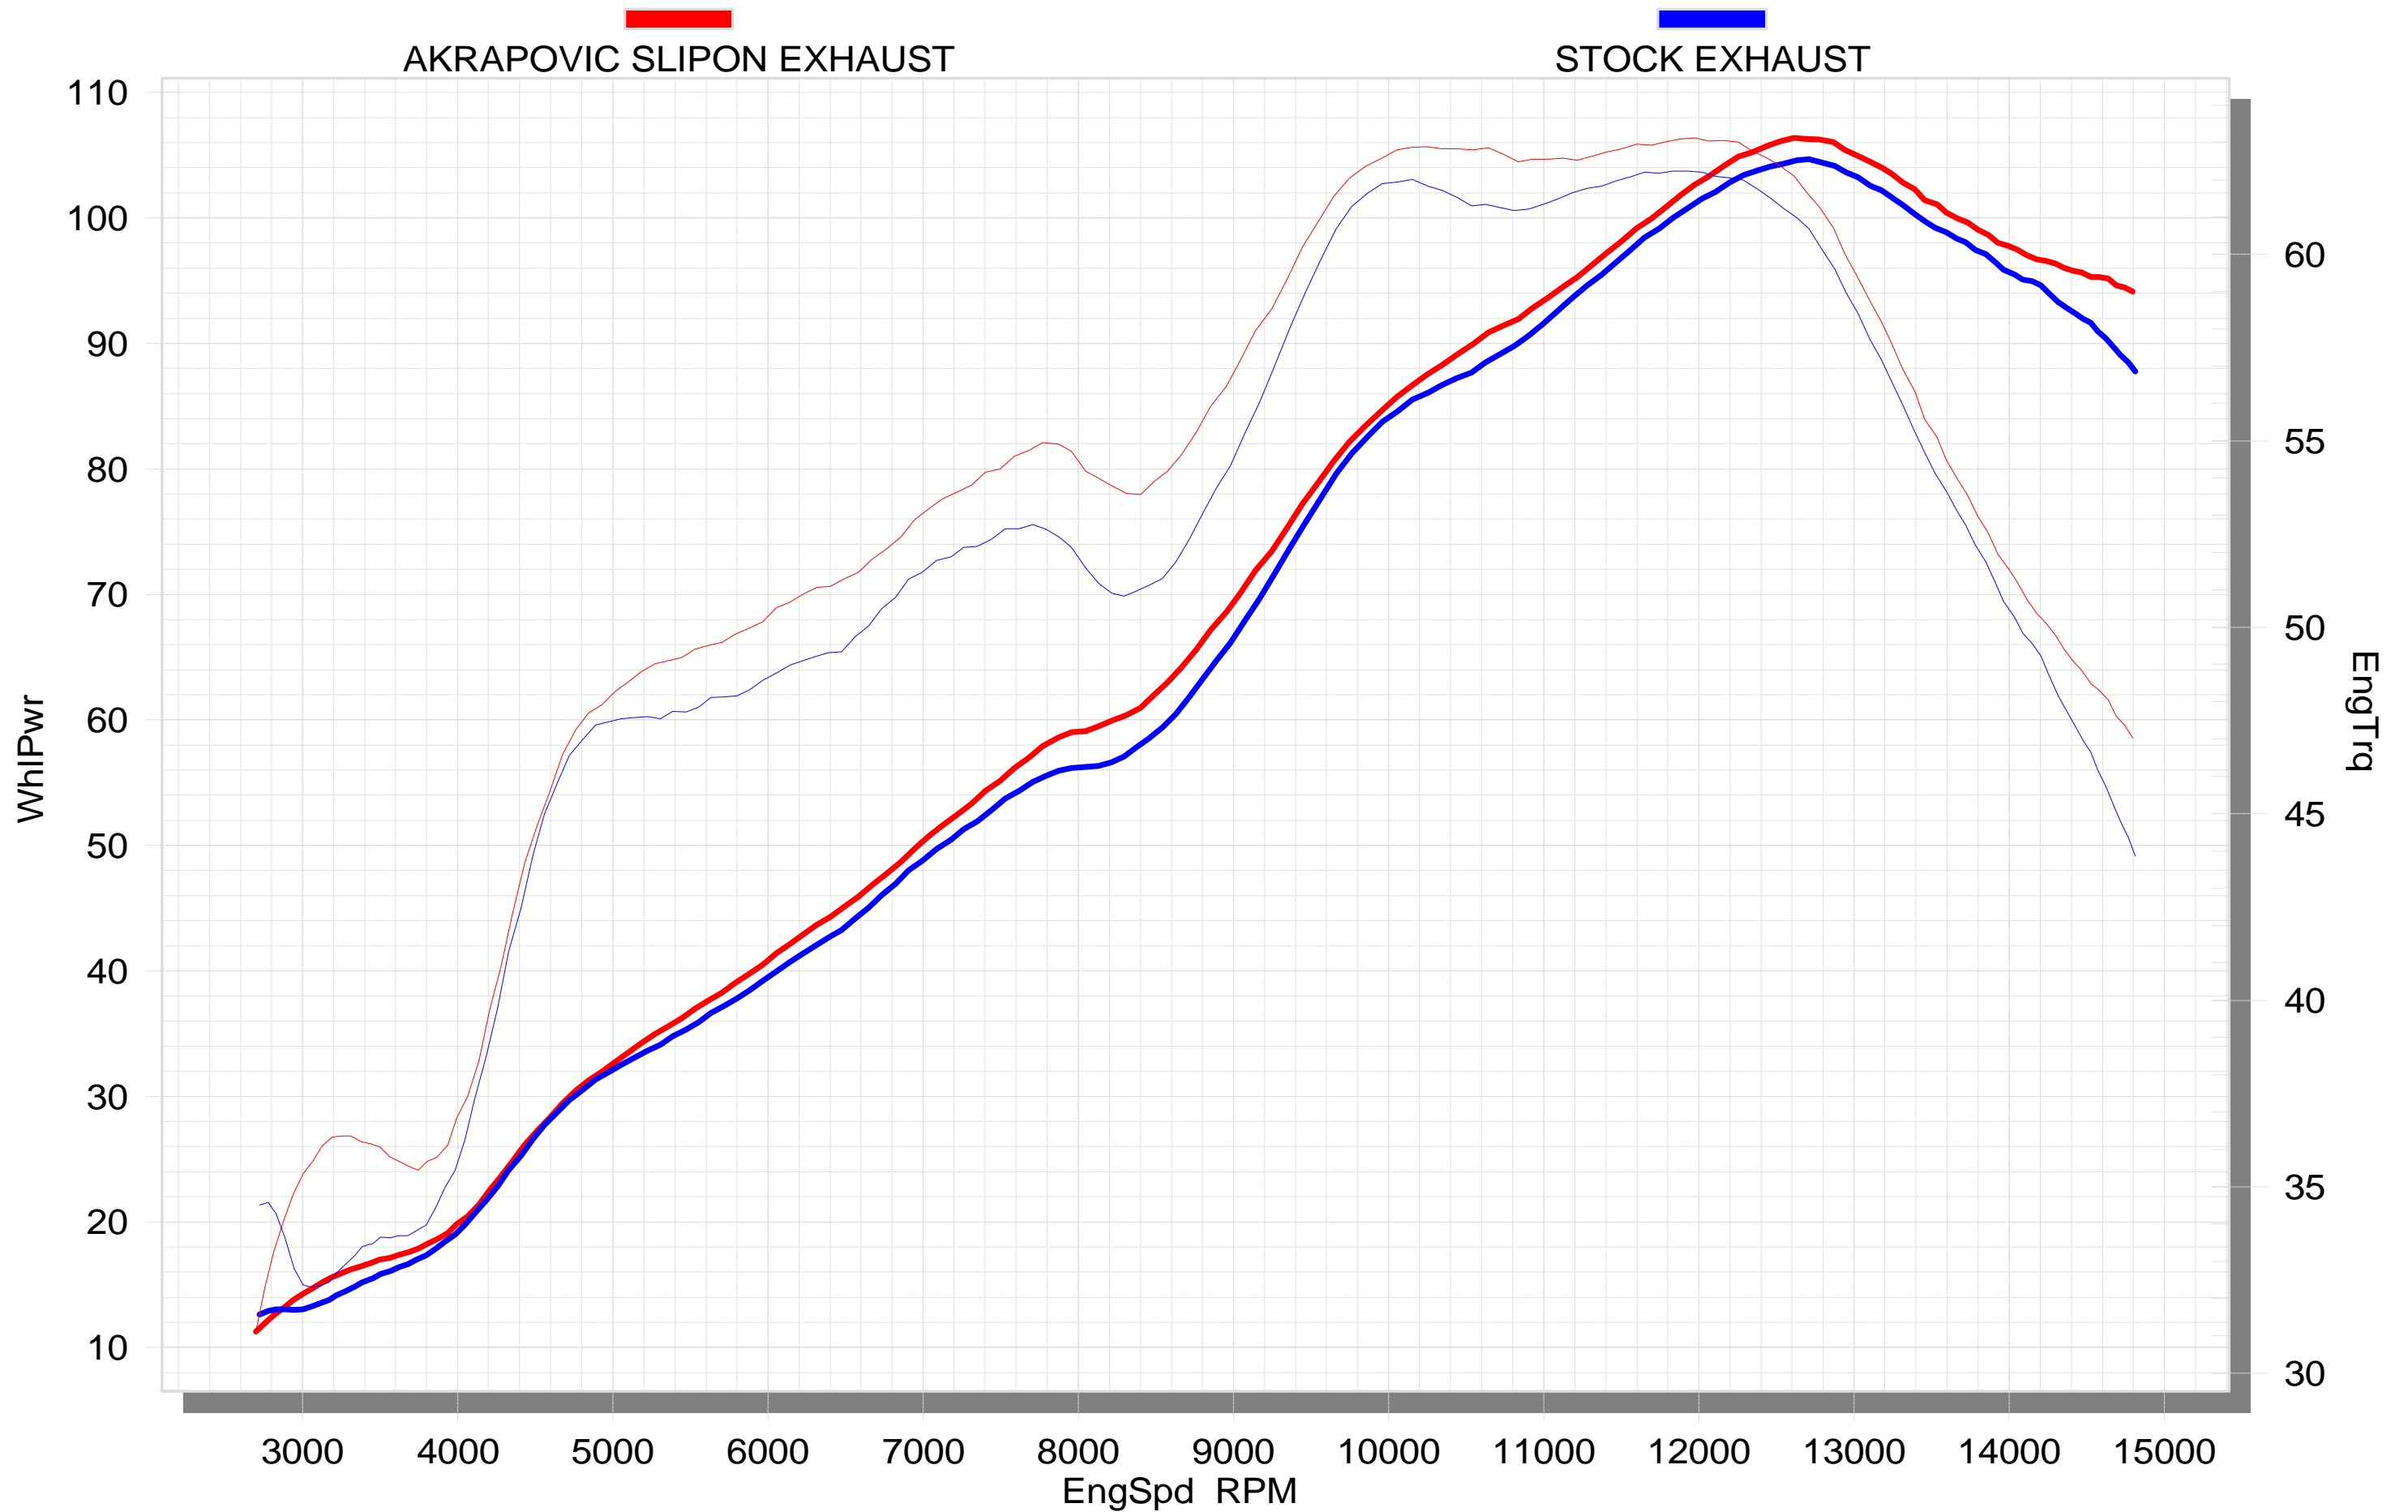

YAMAHA YZF R6 2006

Akrapovic Exhaust System Technology
SuperFlow WinDyn™ Copyright© 2000

On our website you can discover more about exhaust parts.