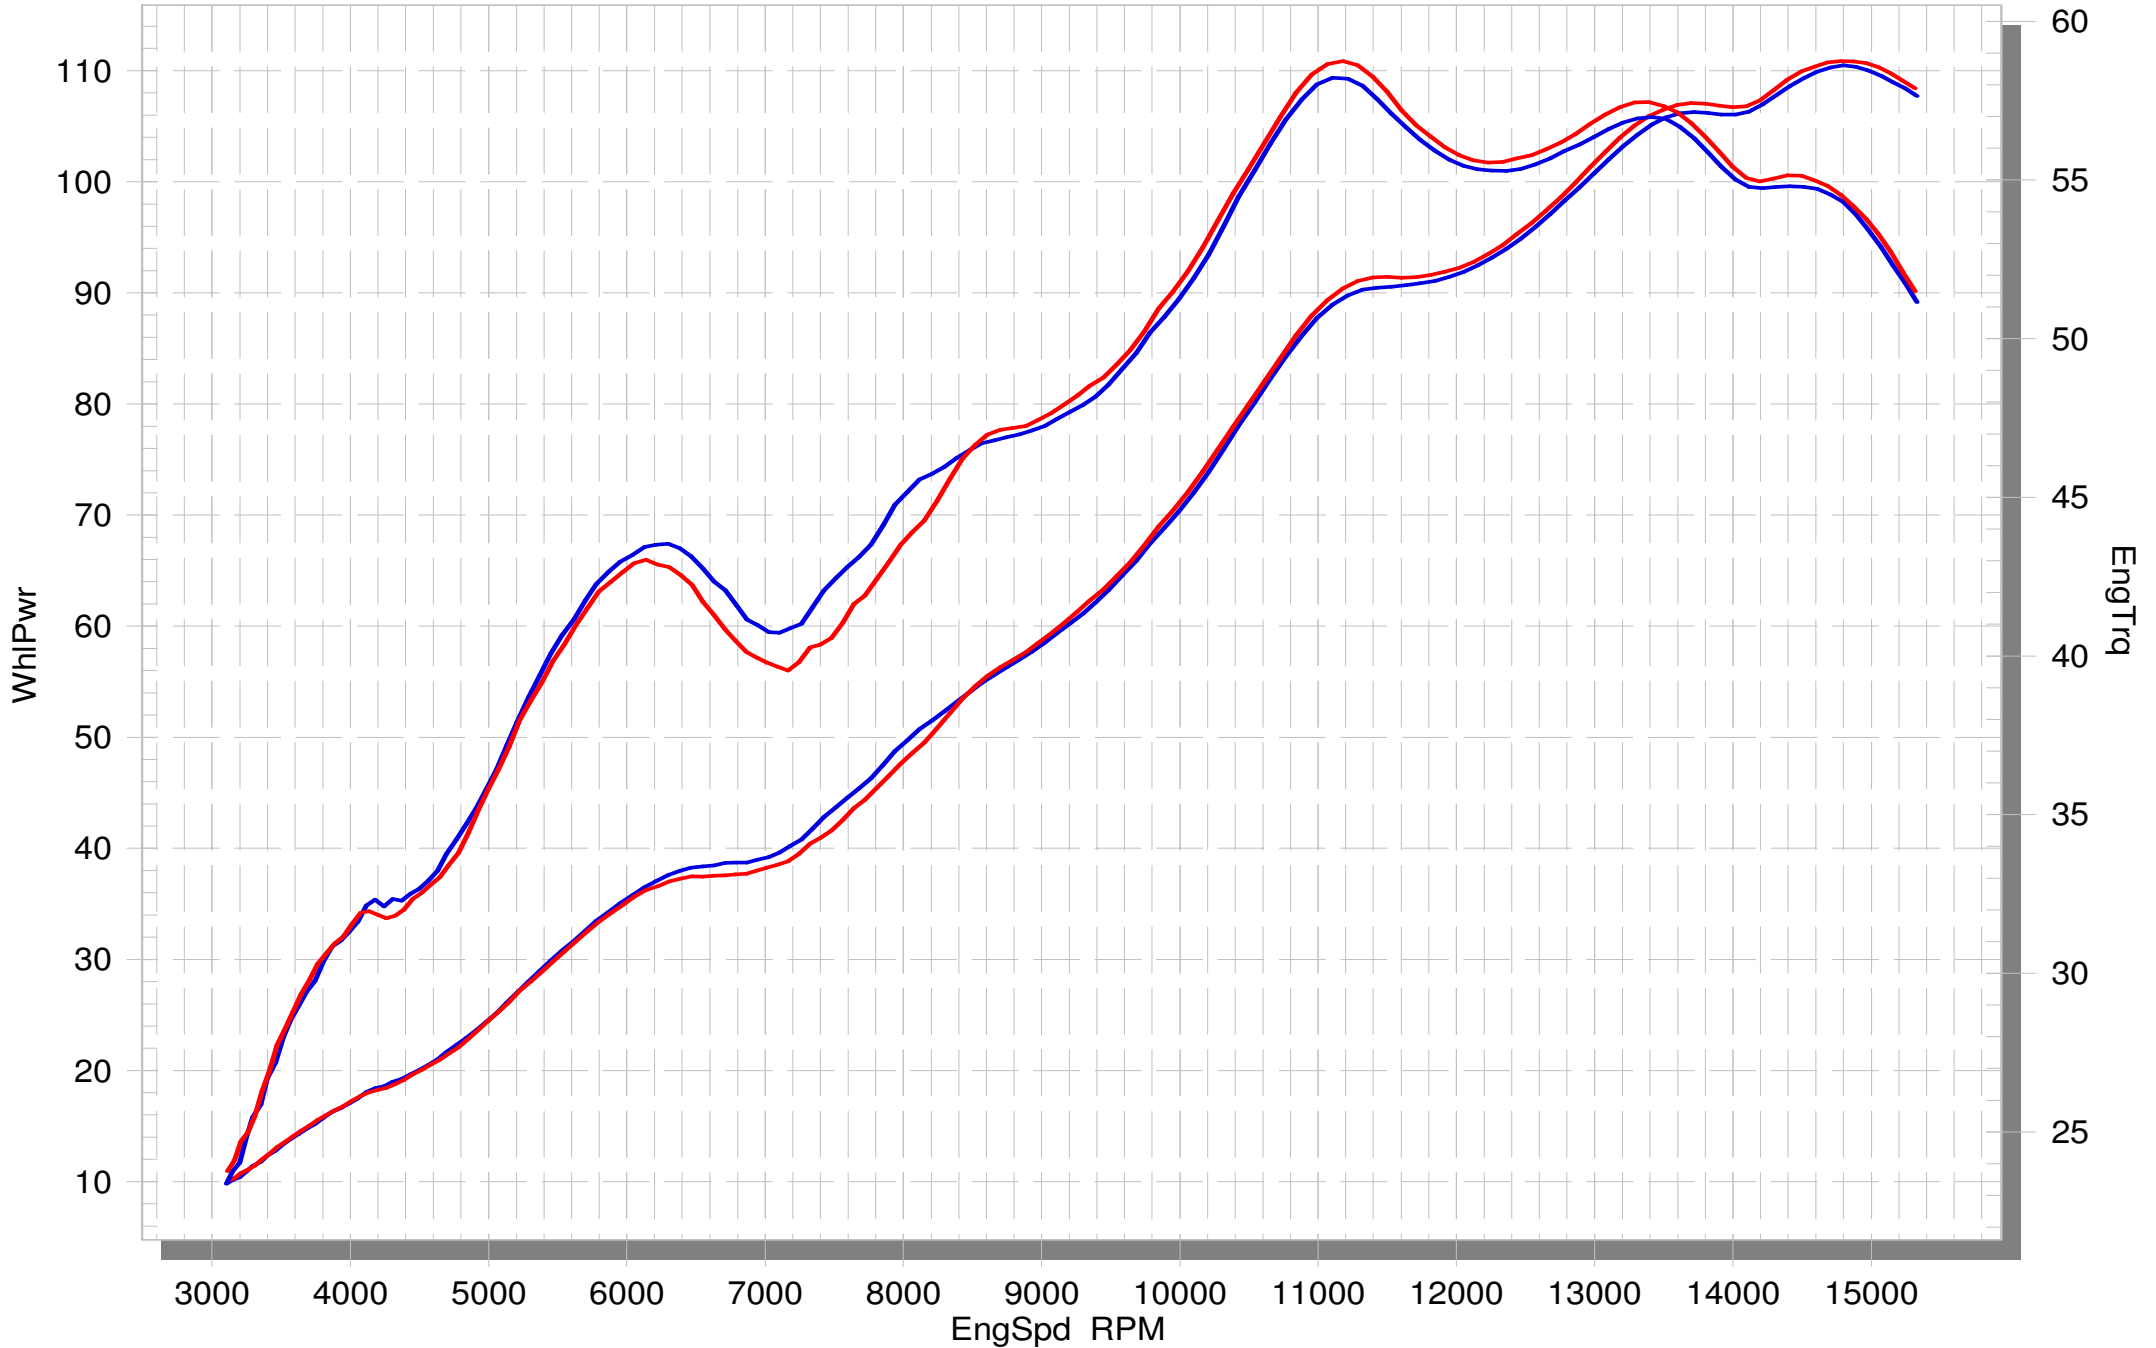

YAMAHA YZF-R6

STOCK

SLIP-ON

SuperFlow WinDyn™ V

On our website you can discover more about exhaust parts.