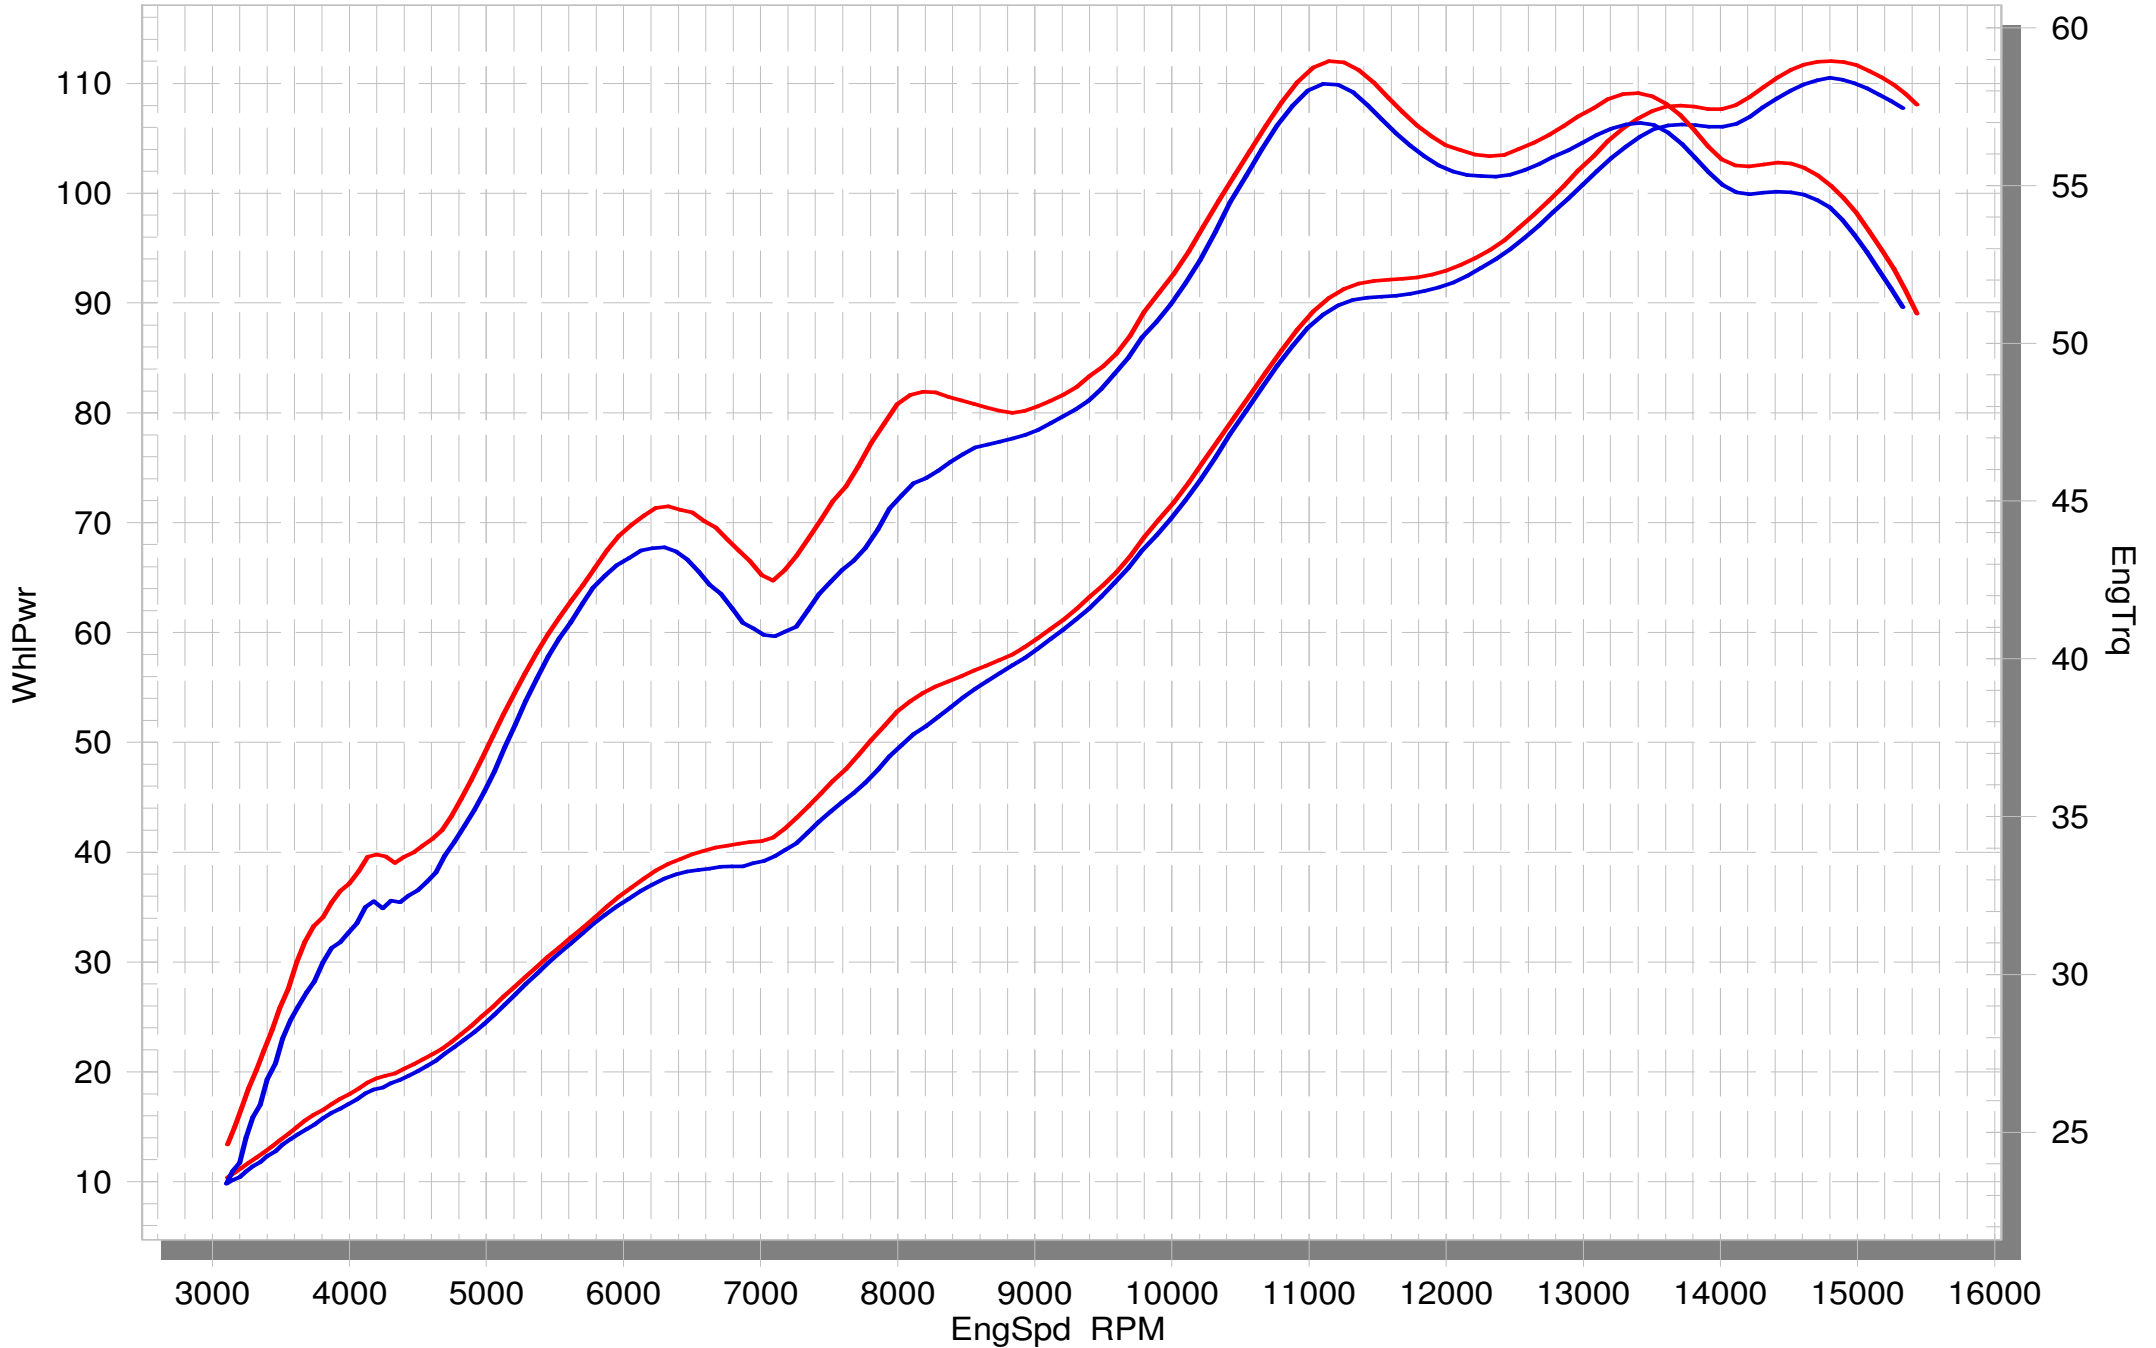

# YAMAHA YZF-R6

STOCK

SLIP-ON

SuperFlow WinDyn™ V

On our website you can discover more about exhaust parts.