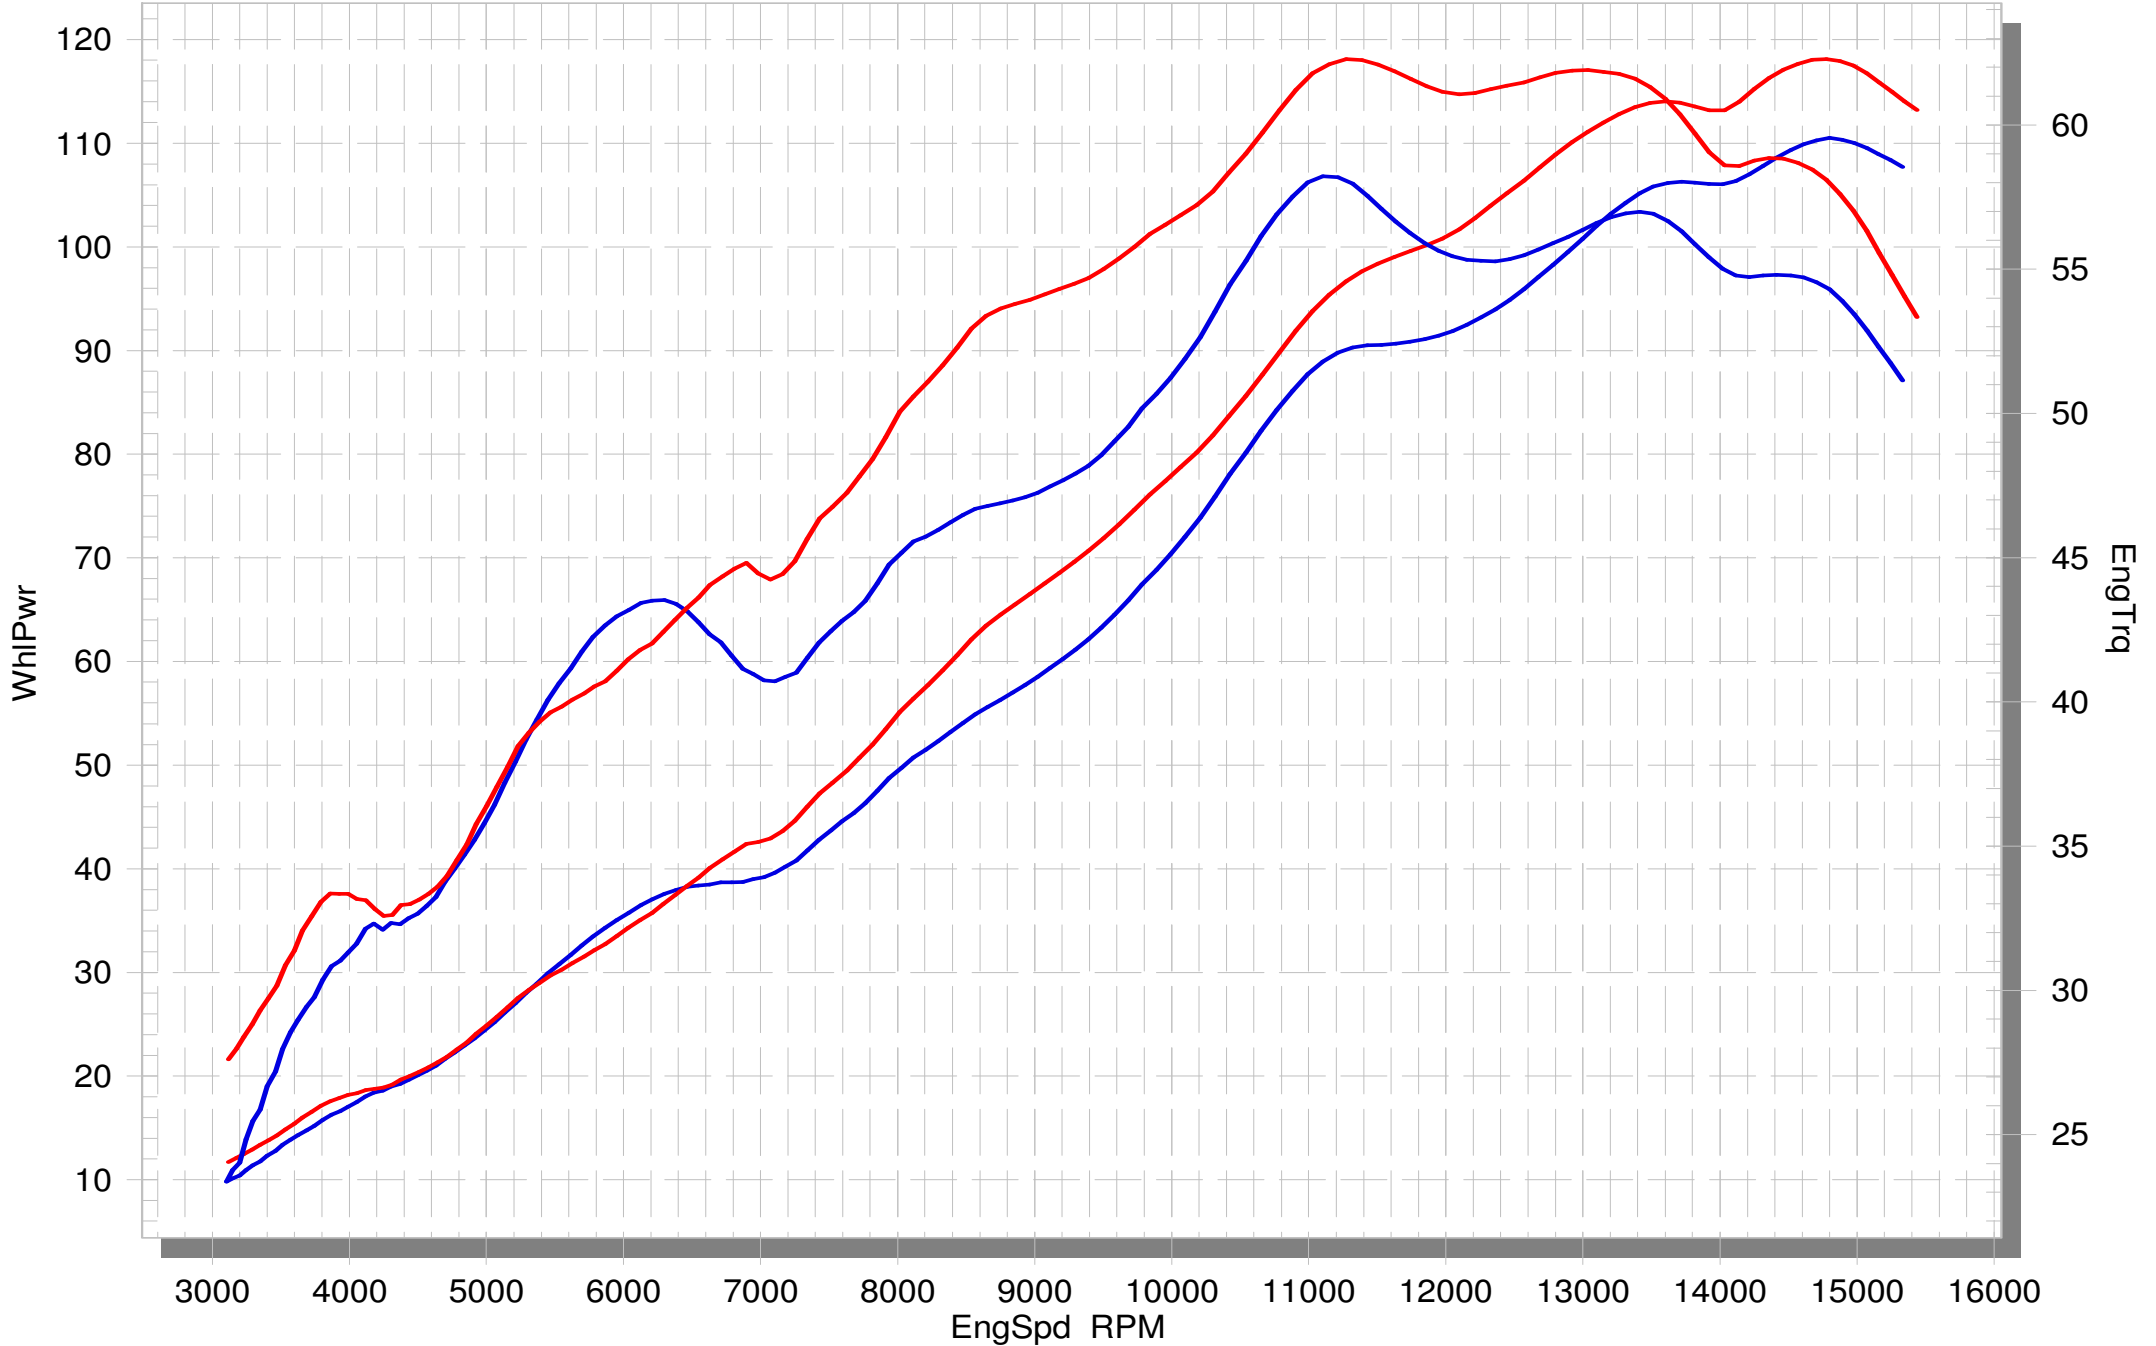

YAMAHA YZF-R6

STOCK

COMPLETE

SuperFlow WinDyn™ V

On our website you can discover more about exhaust parts.