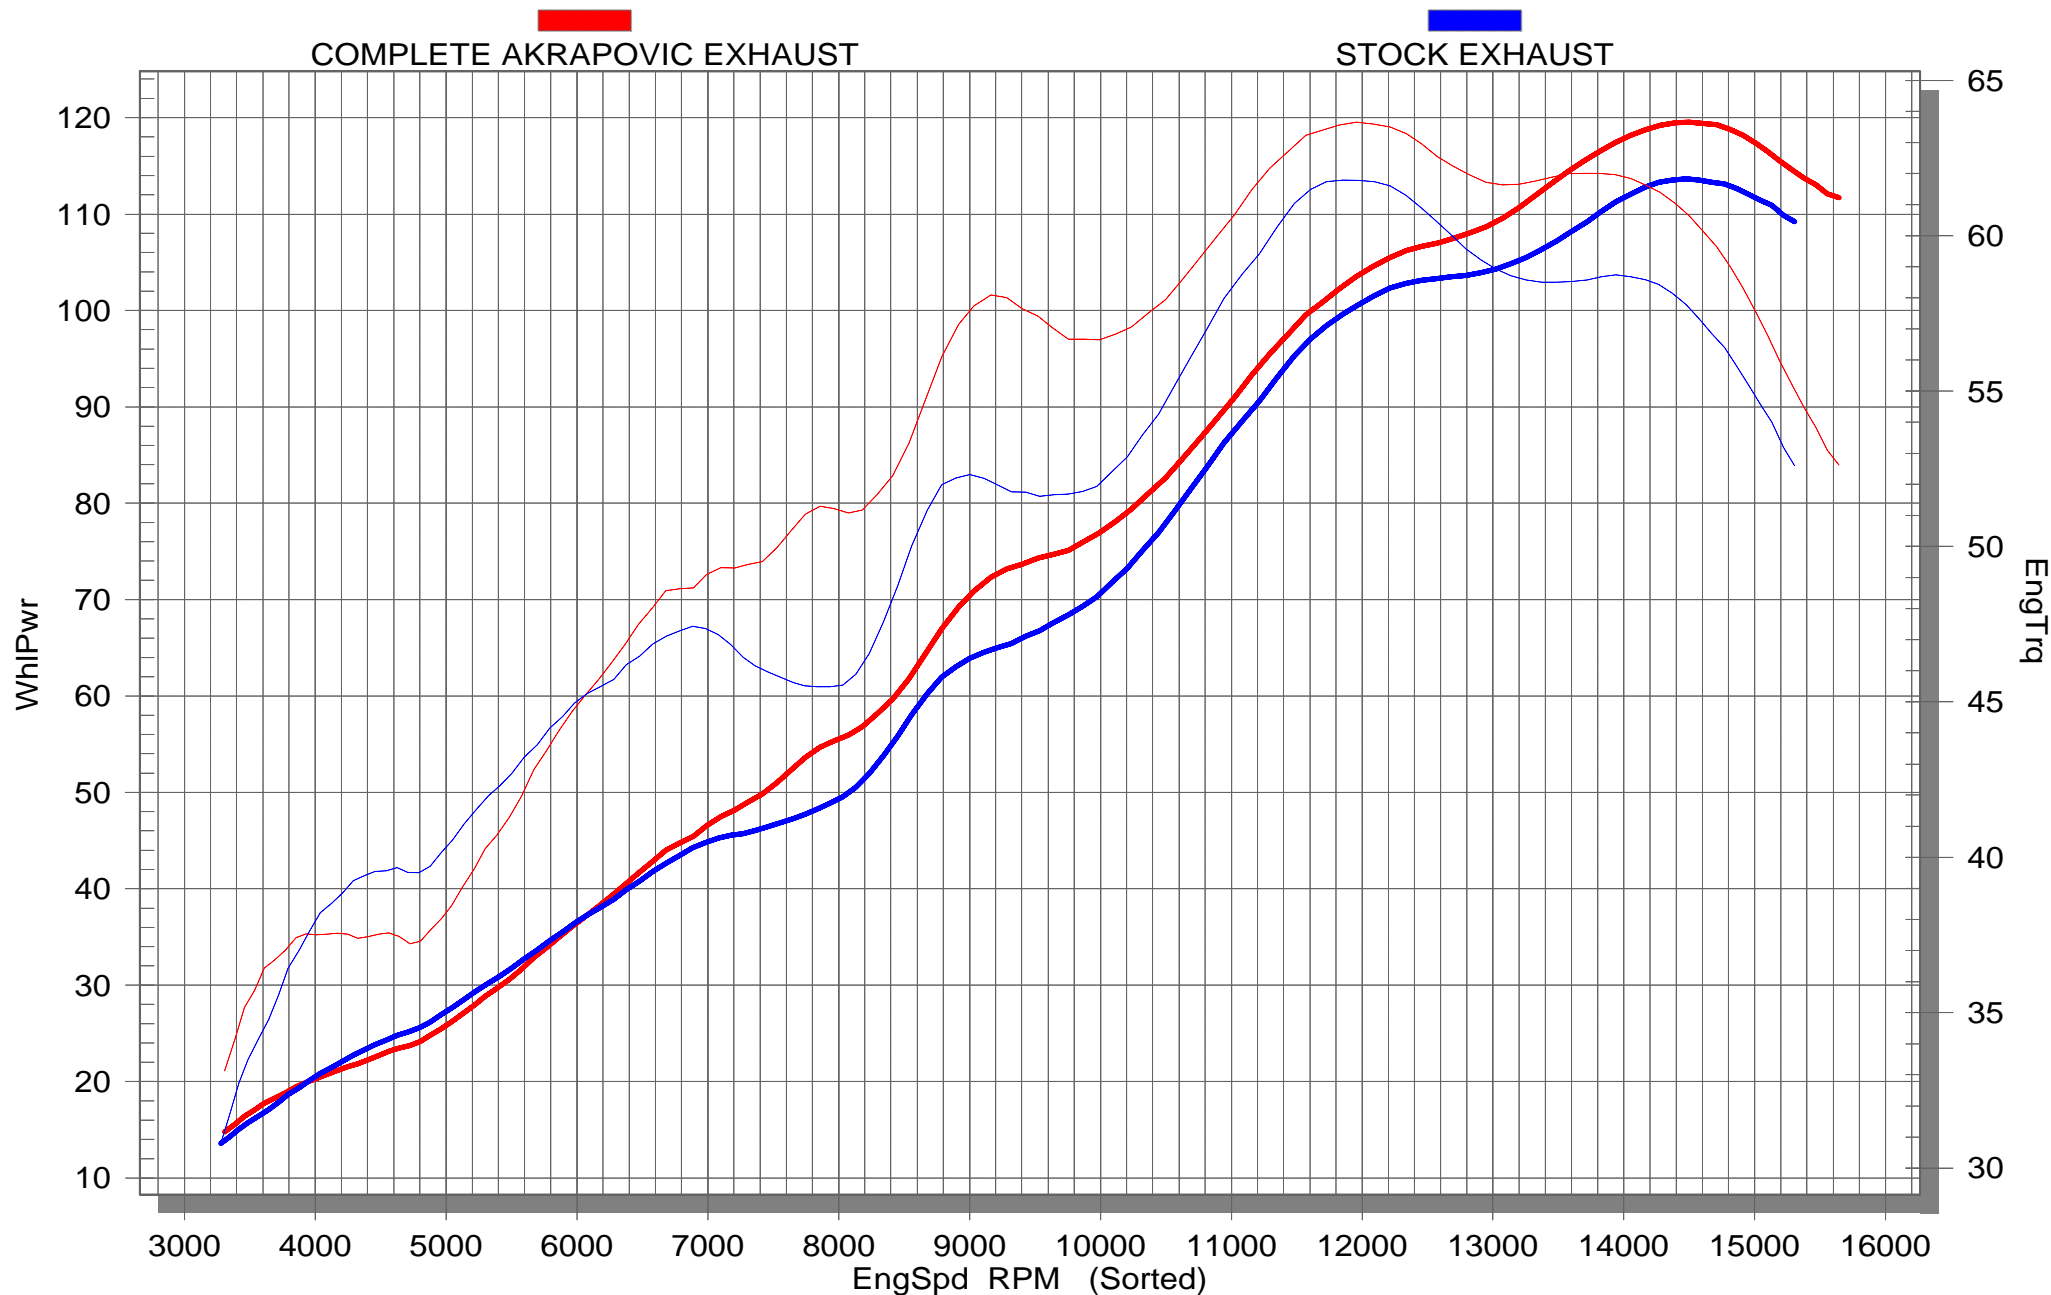

YAMAHA R6 2006

Akrapovic Exhaust System Technology
SuperFlow WinDyn™ Copyright© 2000

Discover other exhaust parts on our website.