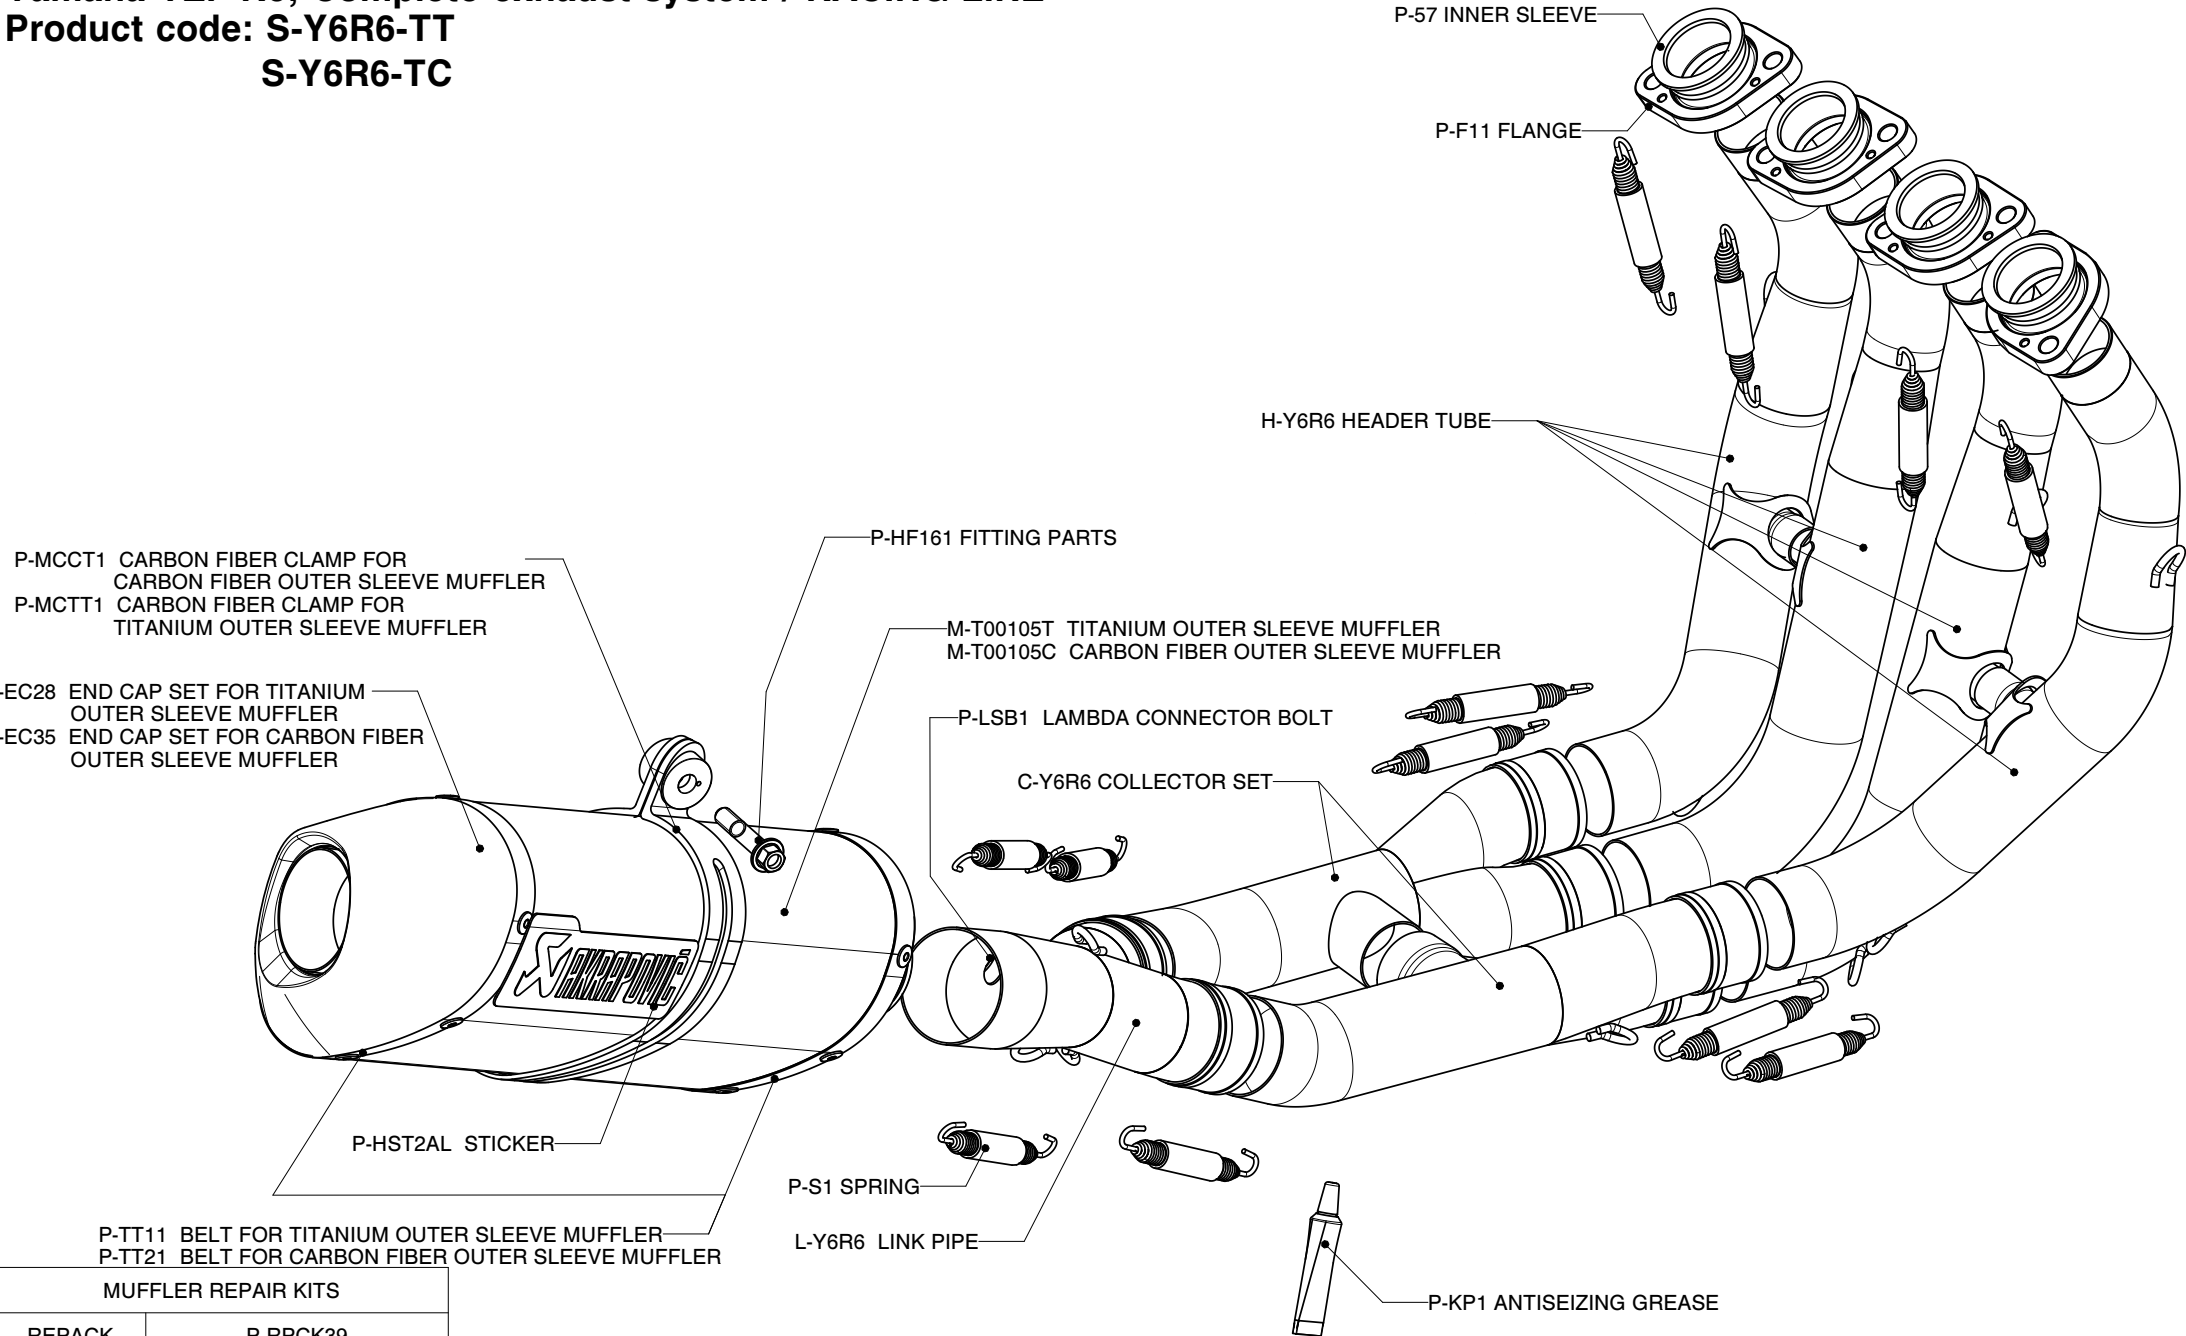

# Yamaha YZF R6, Complete exhaust system / RACING LINE

Product code: S-Y6R6-TT

S-Y6R6-TC

**MUFFLER REPAIR KITS**

REPACK	P-RPCK39
SLEEVE	P-RKS93TT35 - TITANIUM P-RKS110TC35 - CARBON

Akrapovic puts everything within reach.