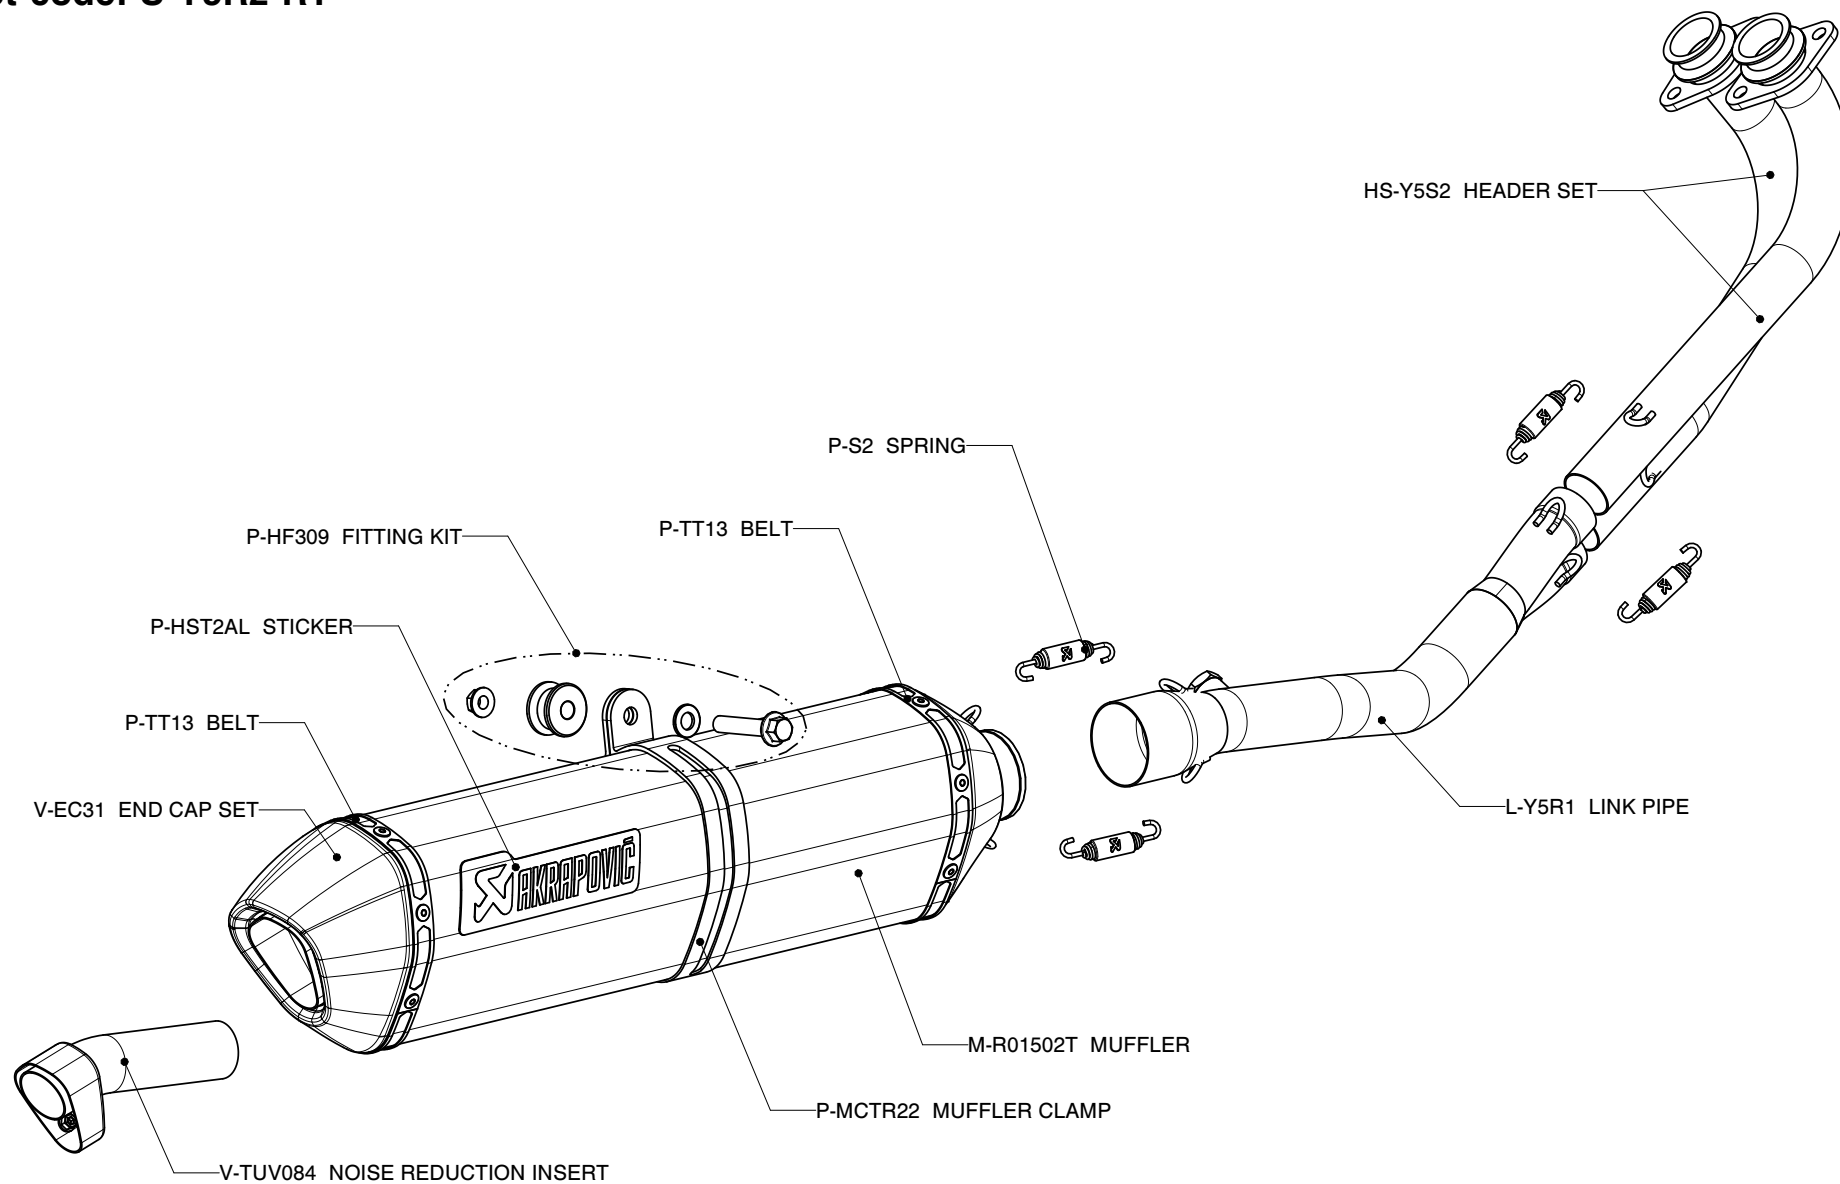

YAMAHA T-max 500, Complete exhaust system/ RACING LINE

Product code: S-Y5R2-RT

MUFFLER REPAIR KITS

REPACK	P-RPCK30
SLEEVE	P-RKS202RT45

Looking for dependable exhaust parts?
Rely on Akrapovic for quality and long-lasting products.