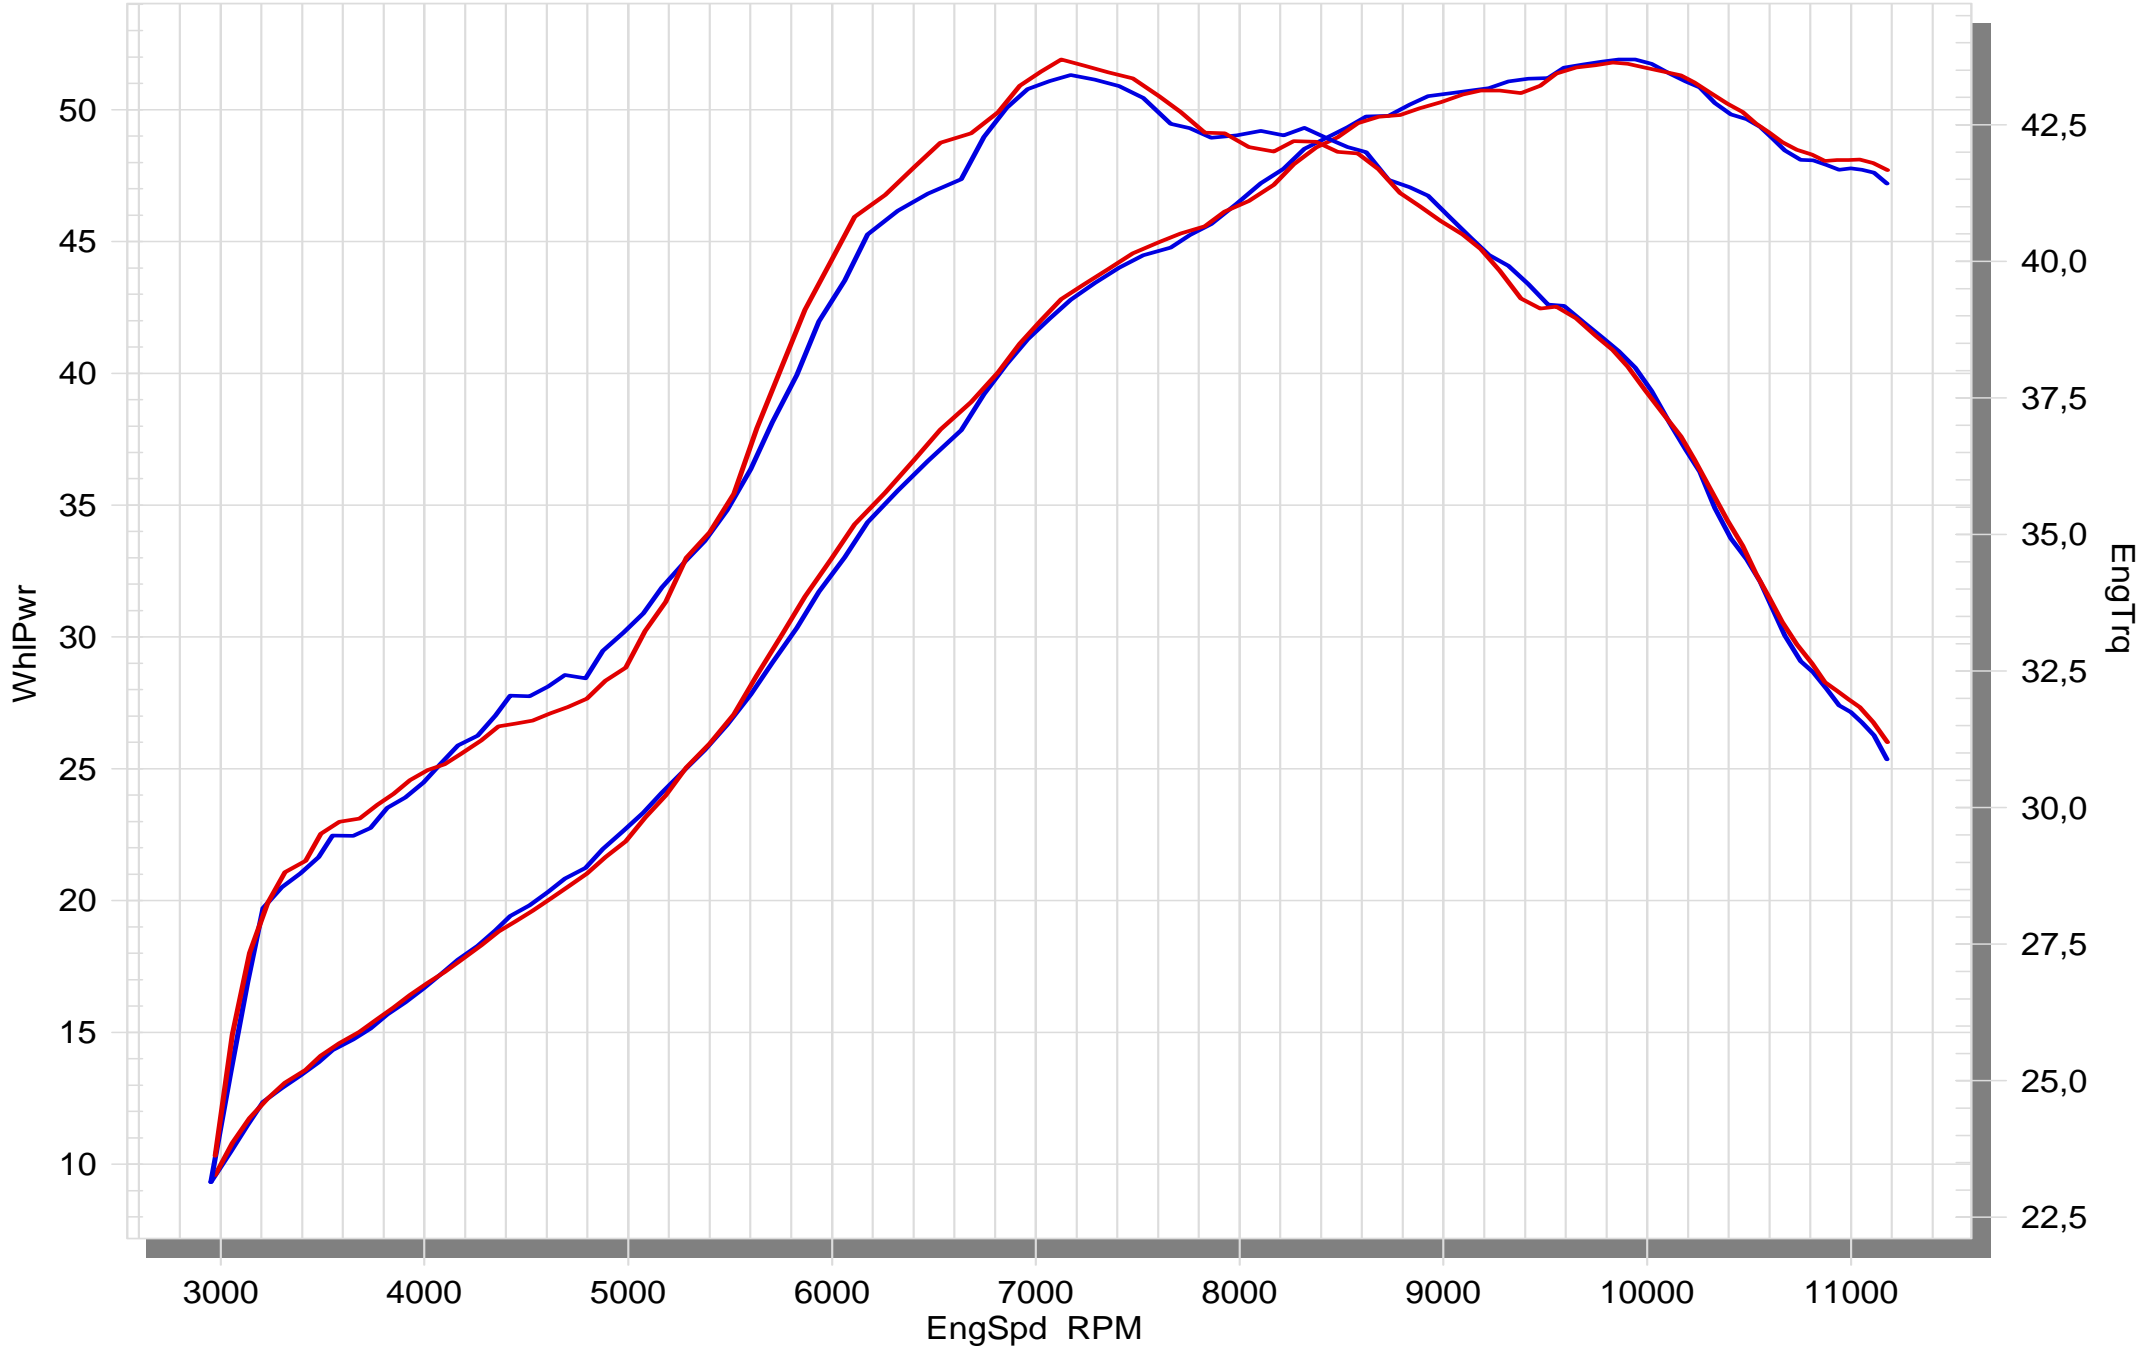

YAMAHA YZ450F

STOCK

SLIP-ON

SuperFlow WinDyn™ V

On our website you can discover more about exhaust parts.