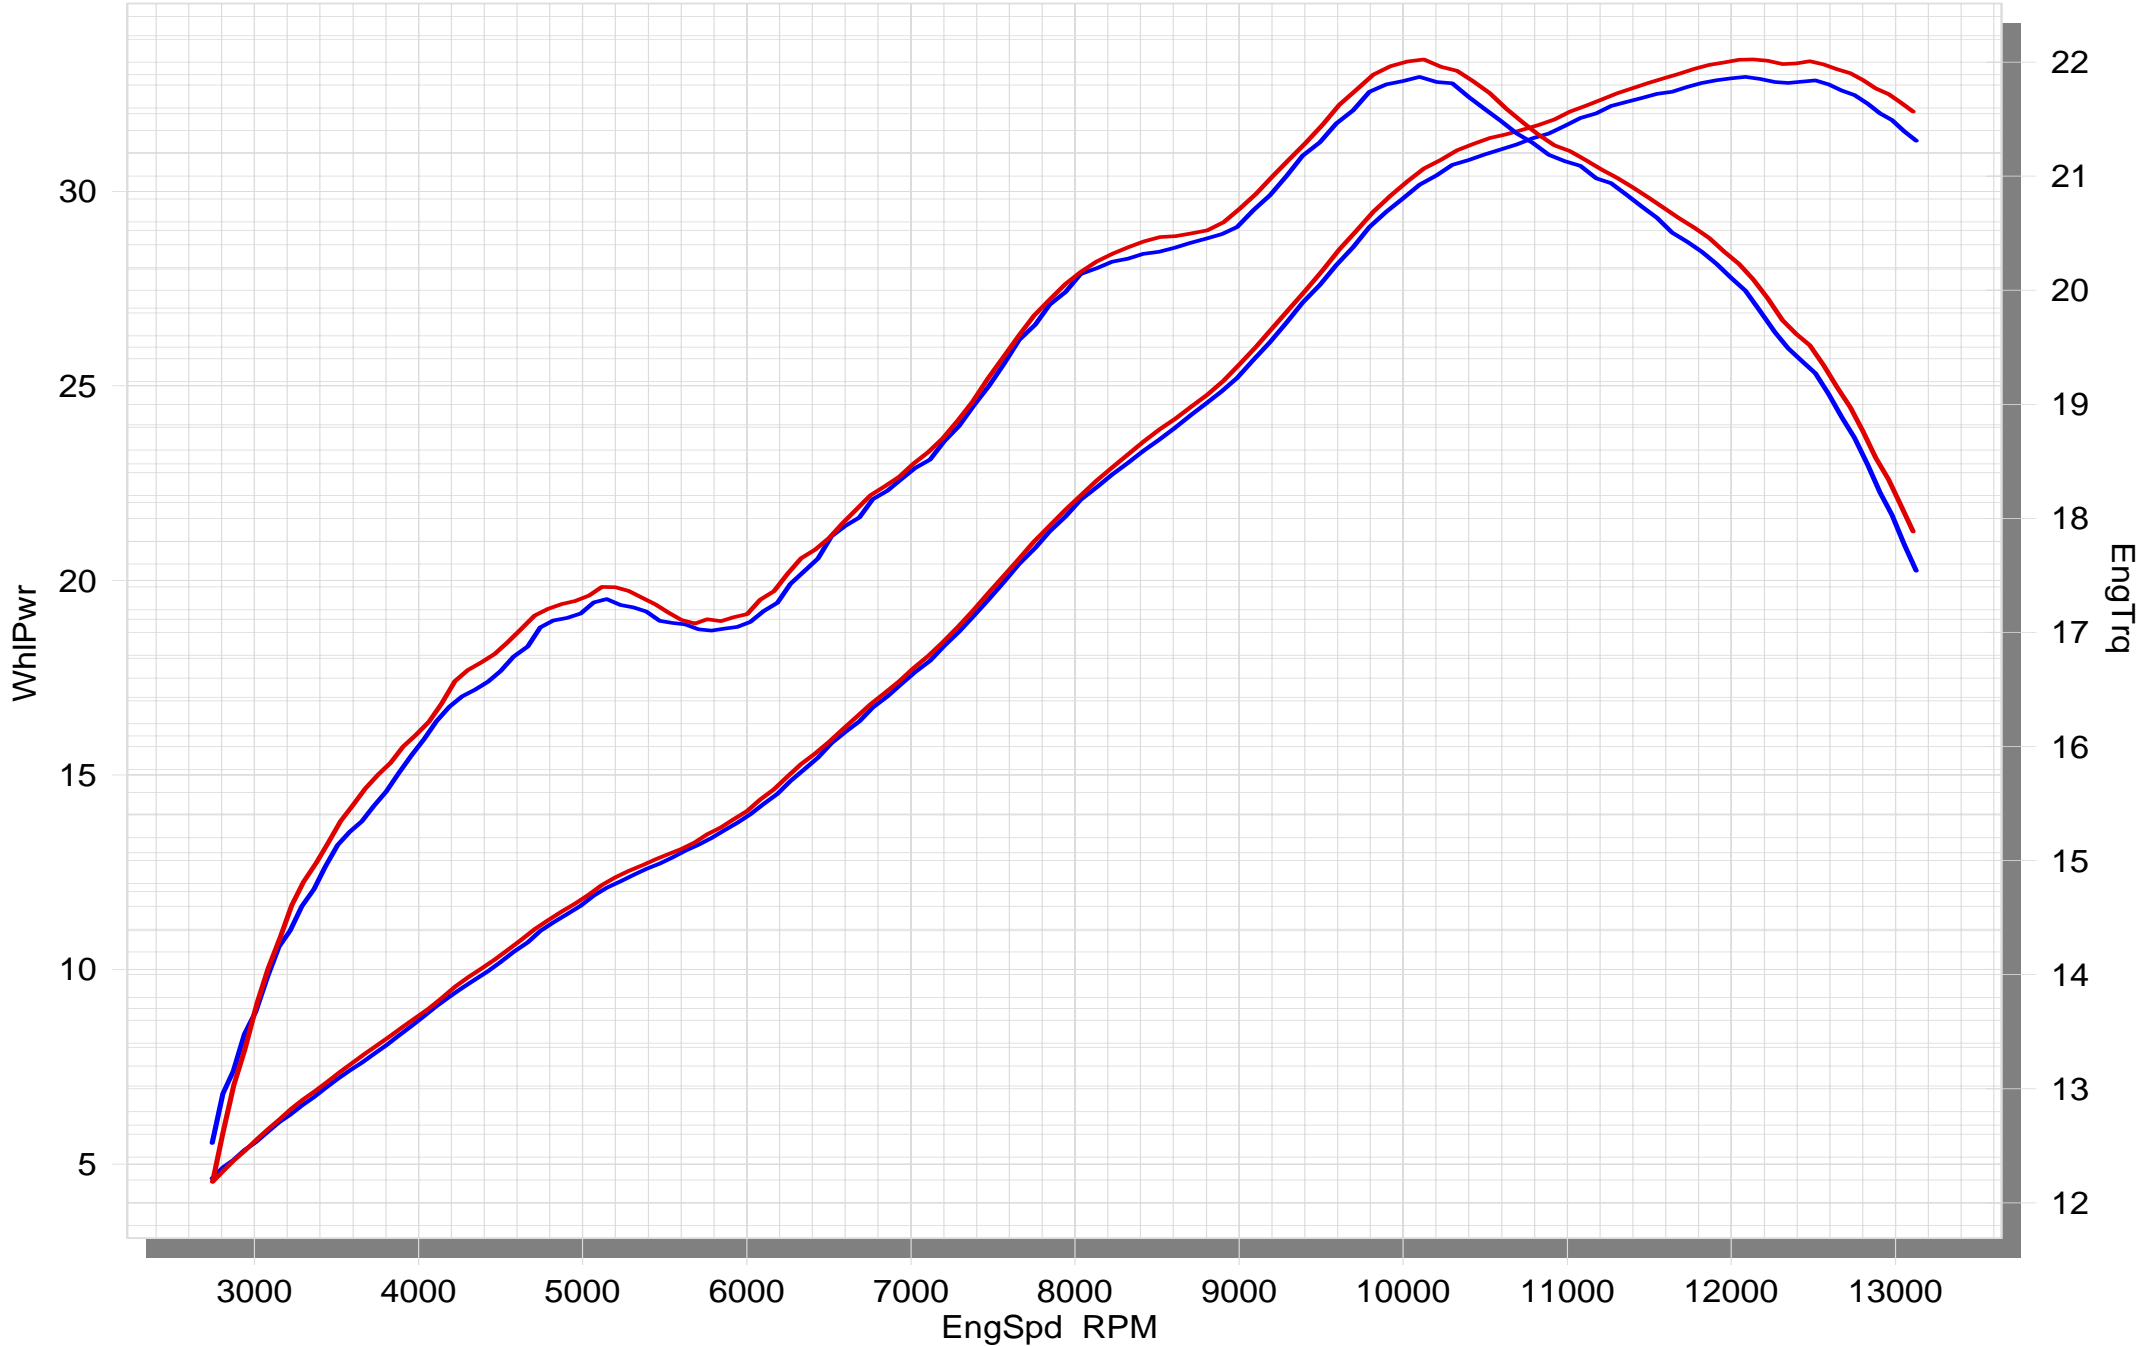

# YAMAHA YZF-R25

STOCK

SLIP-ON OPEN