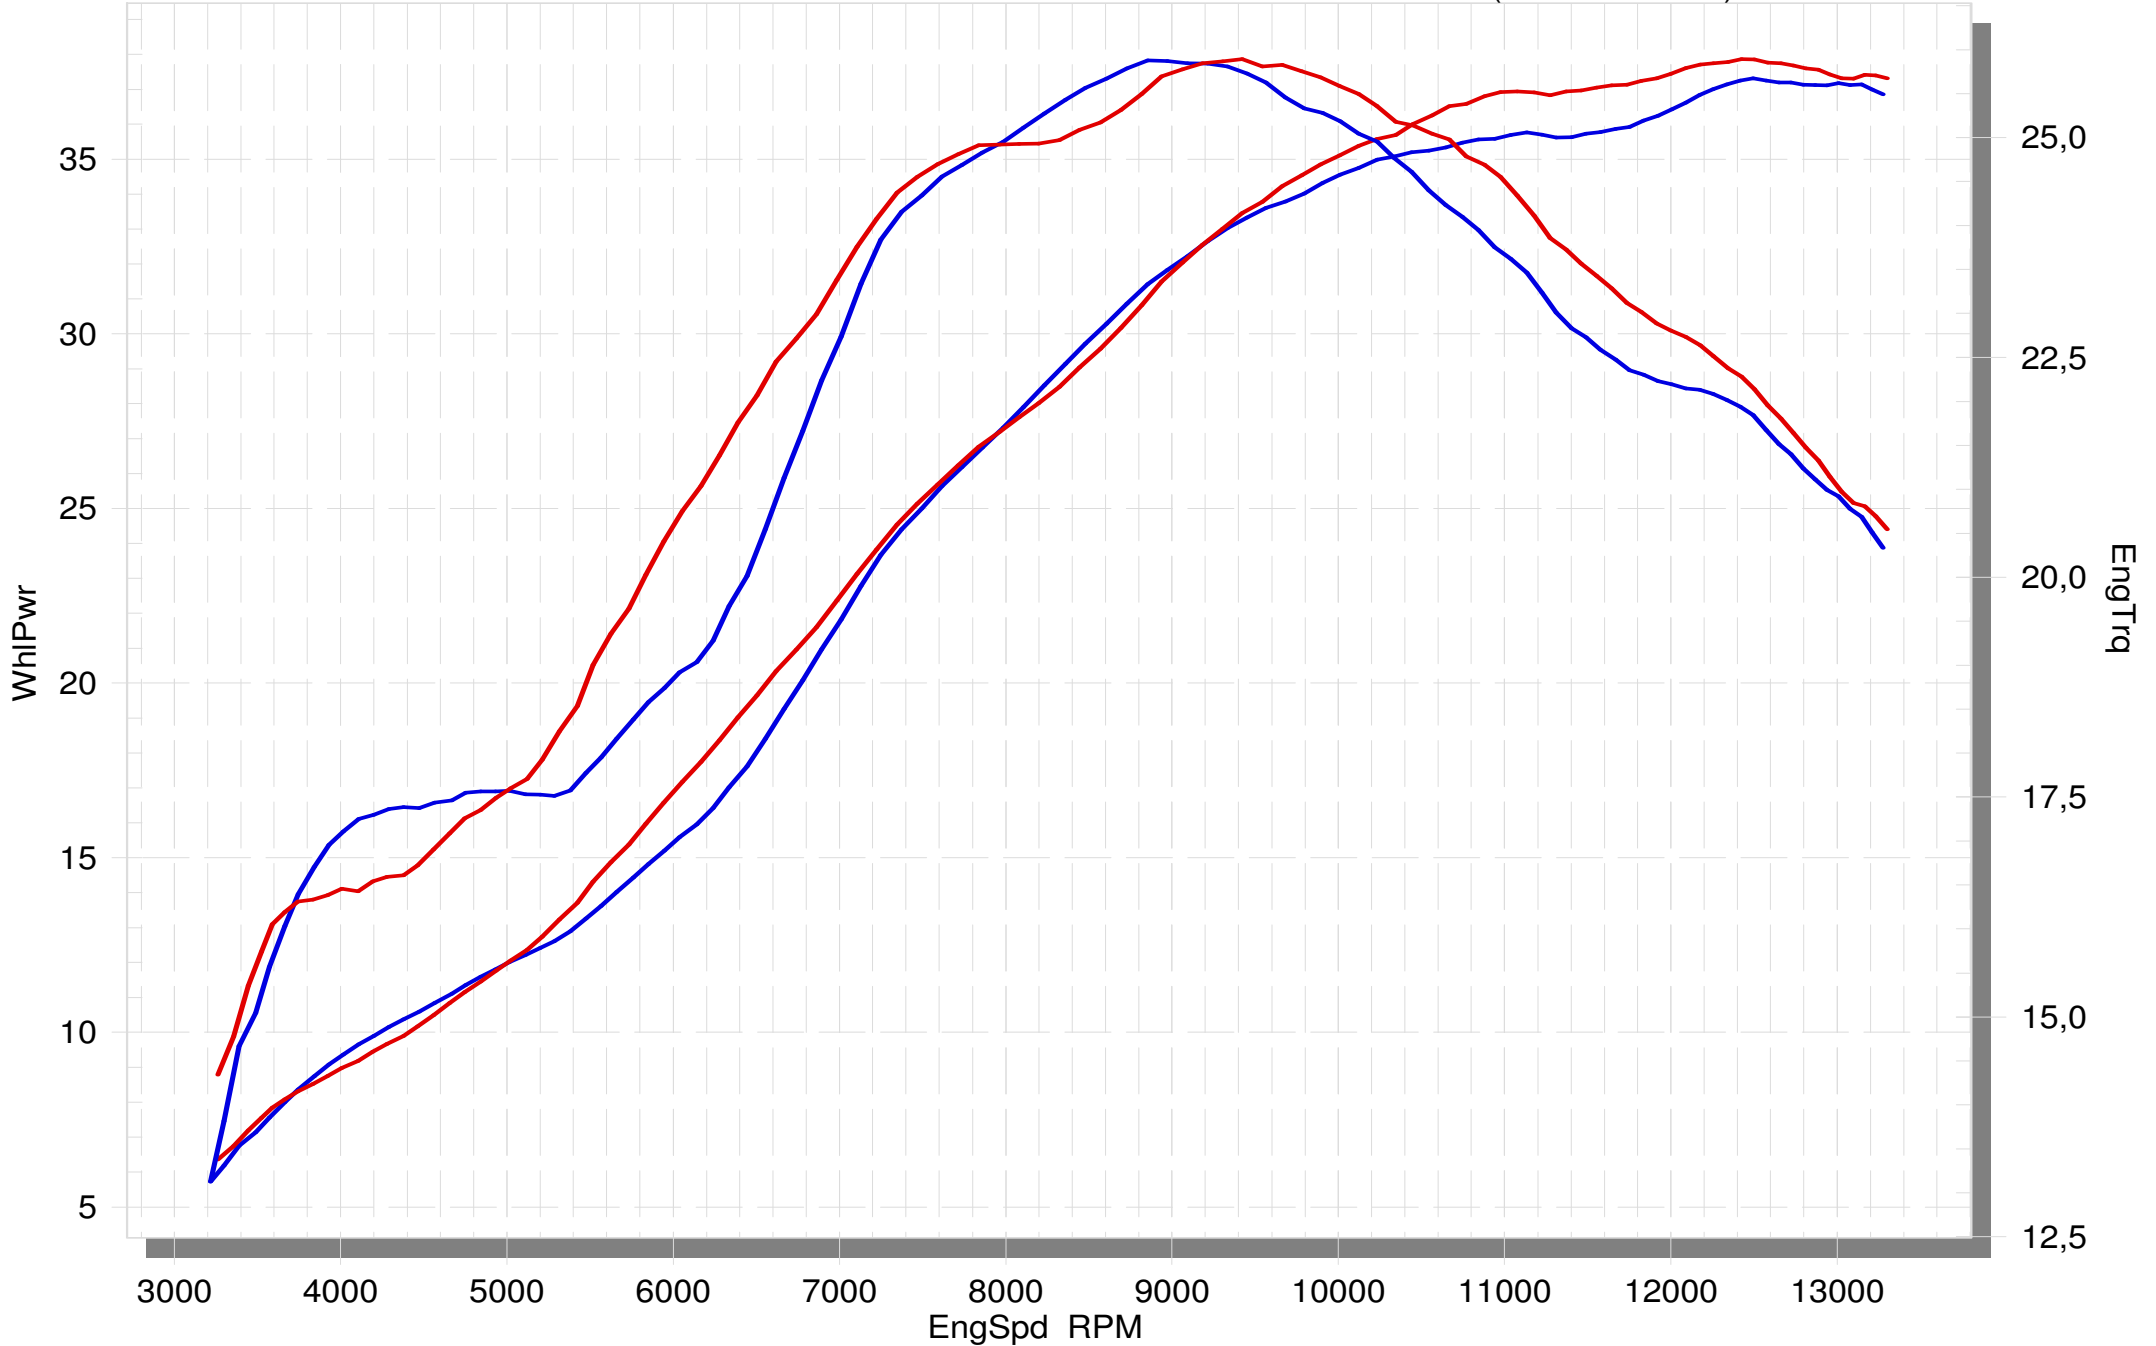

YAMAHA YZ250F

STOCK

EVOLUTION (W Noise Insert)

SuperFlow WinDyn™ V

On our website you can discover more about exhaust parts.