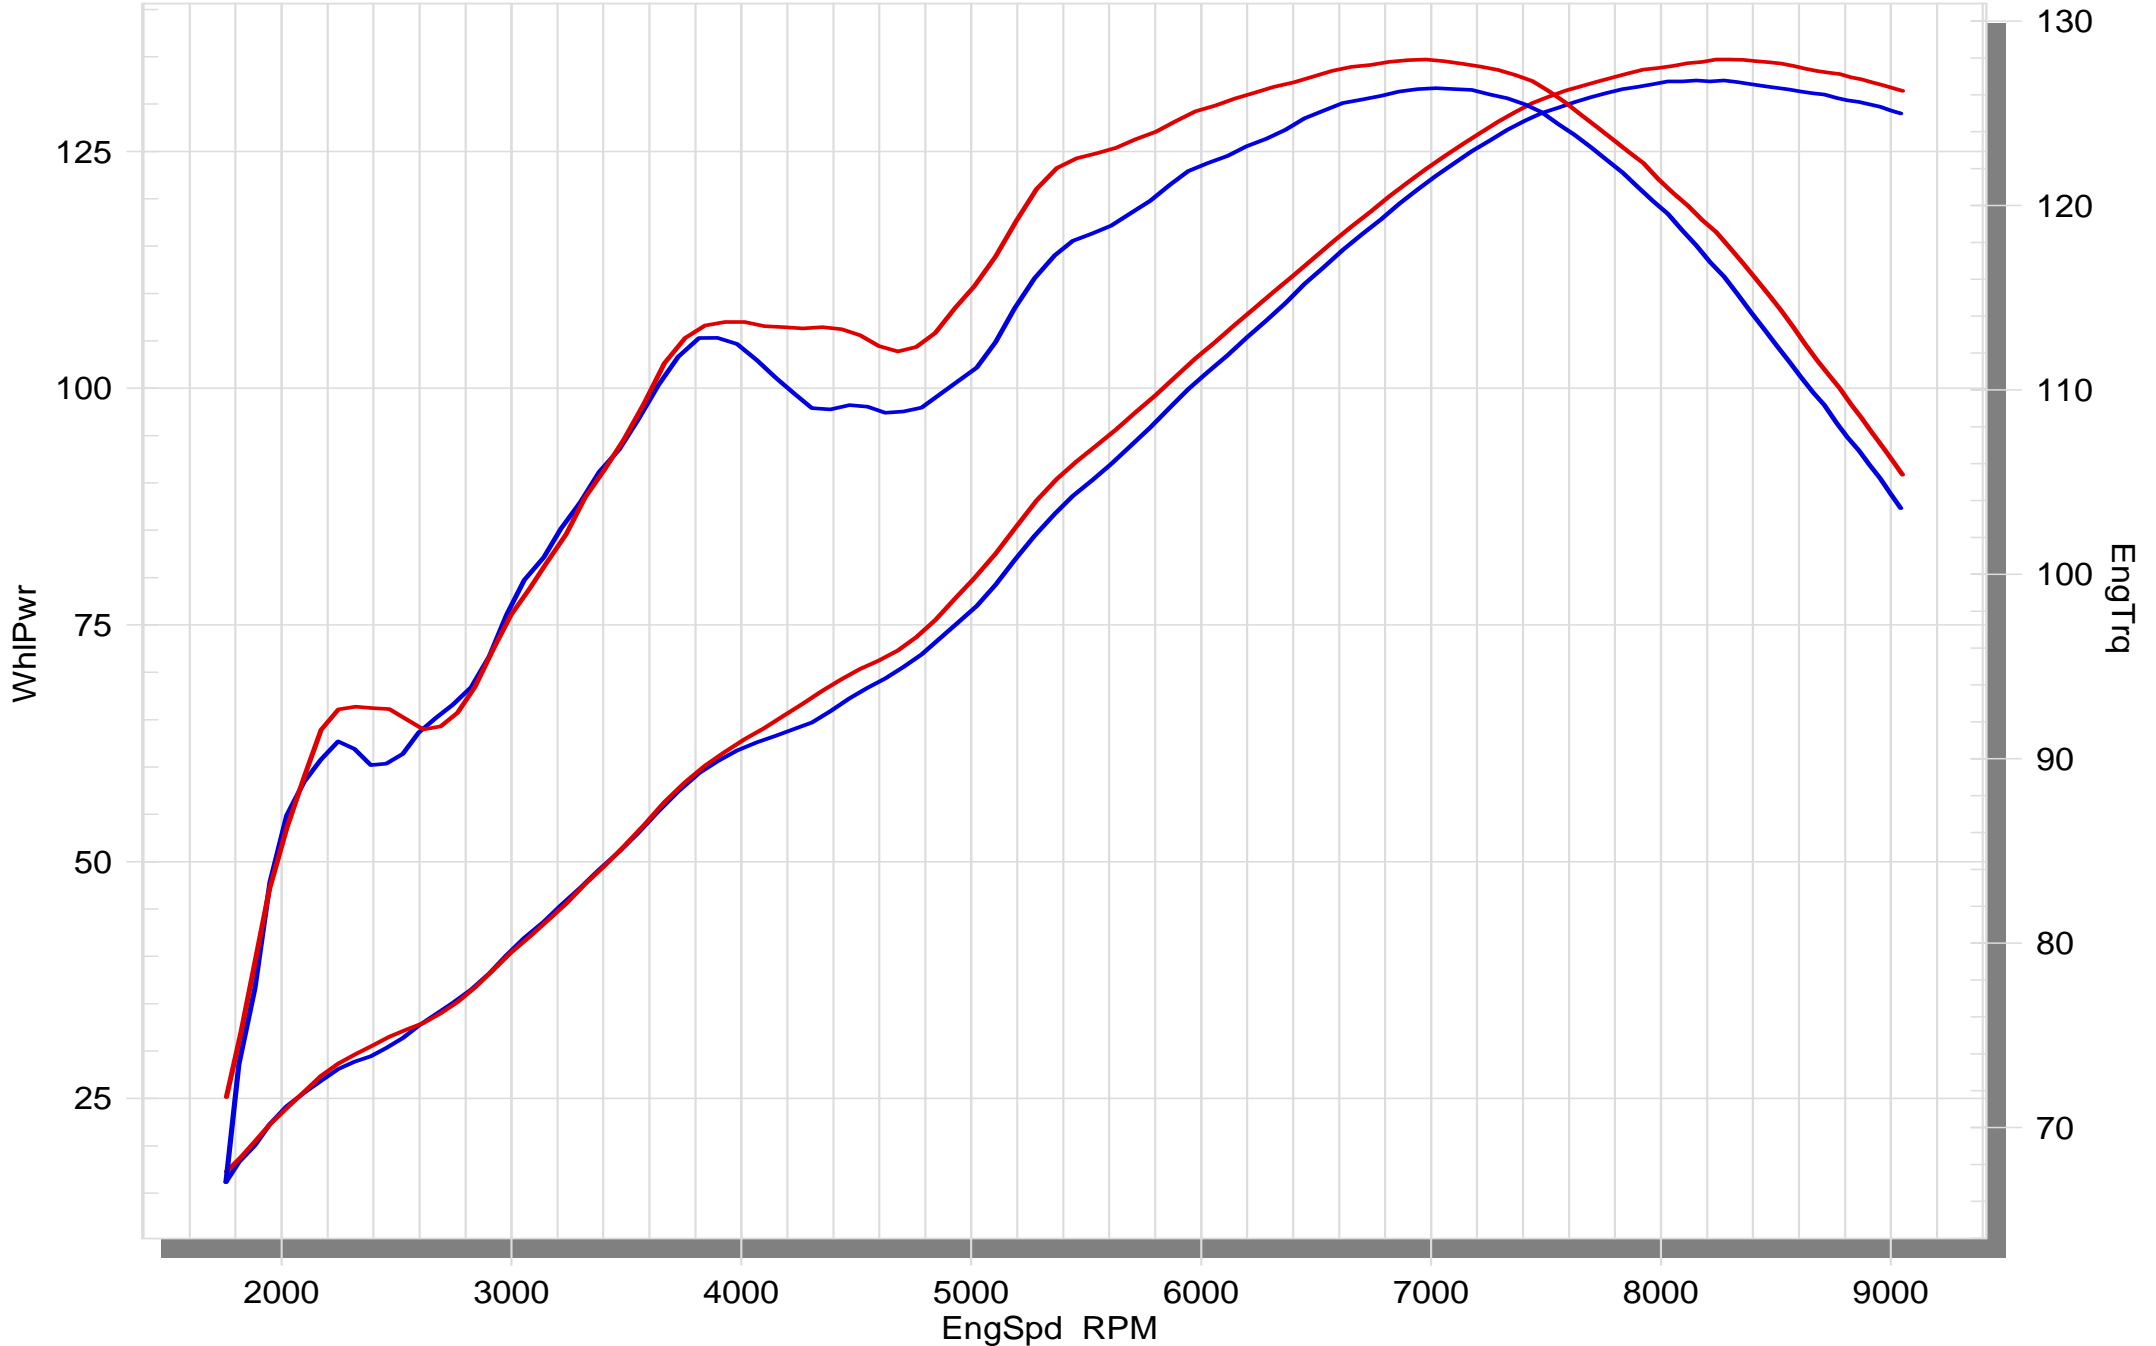

# YAMAHA FJR 1300

STOCK

SLIP-ON

SuperFlow WinDyn™ V

On our website you can discover more about exhaust parts.