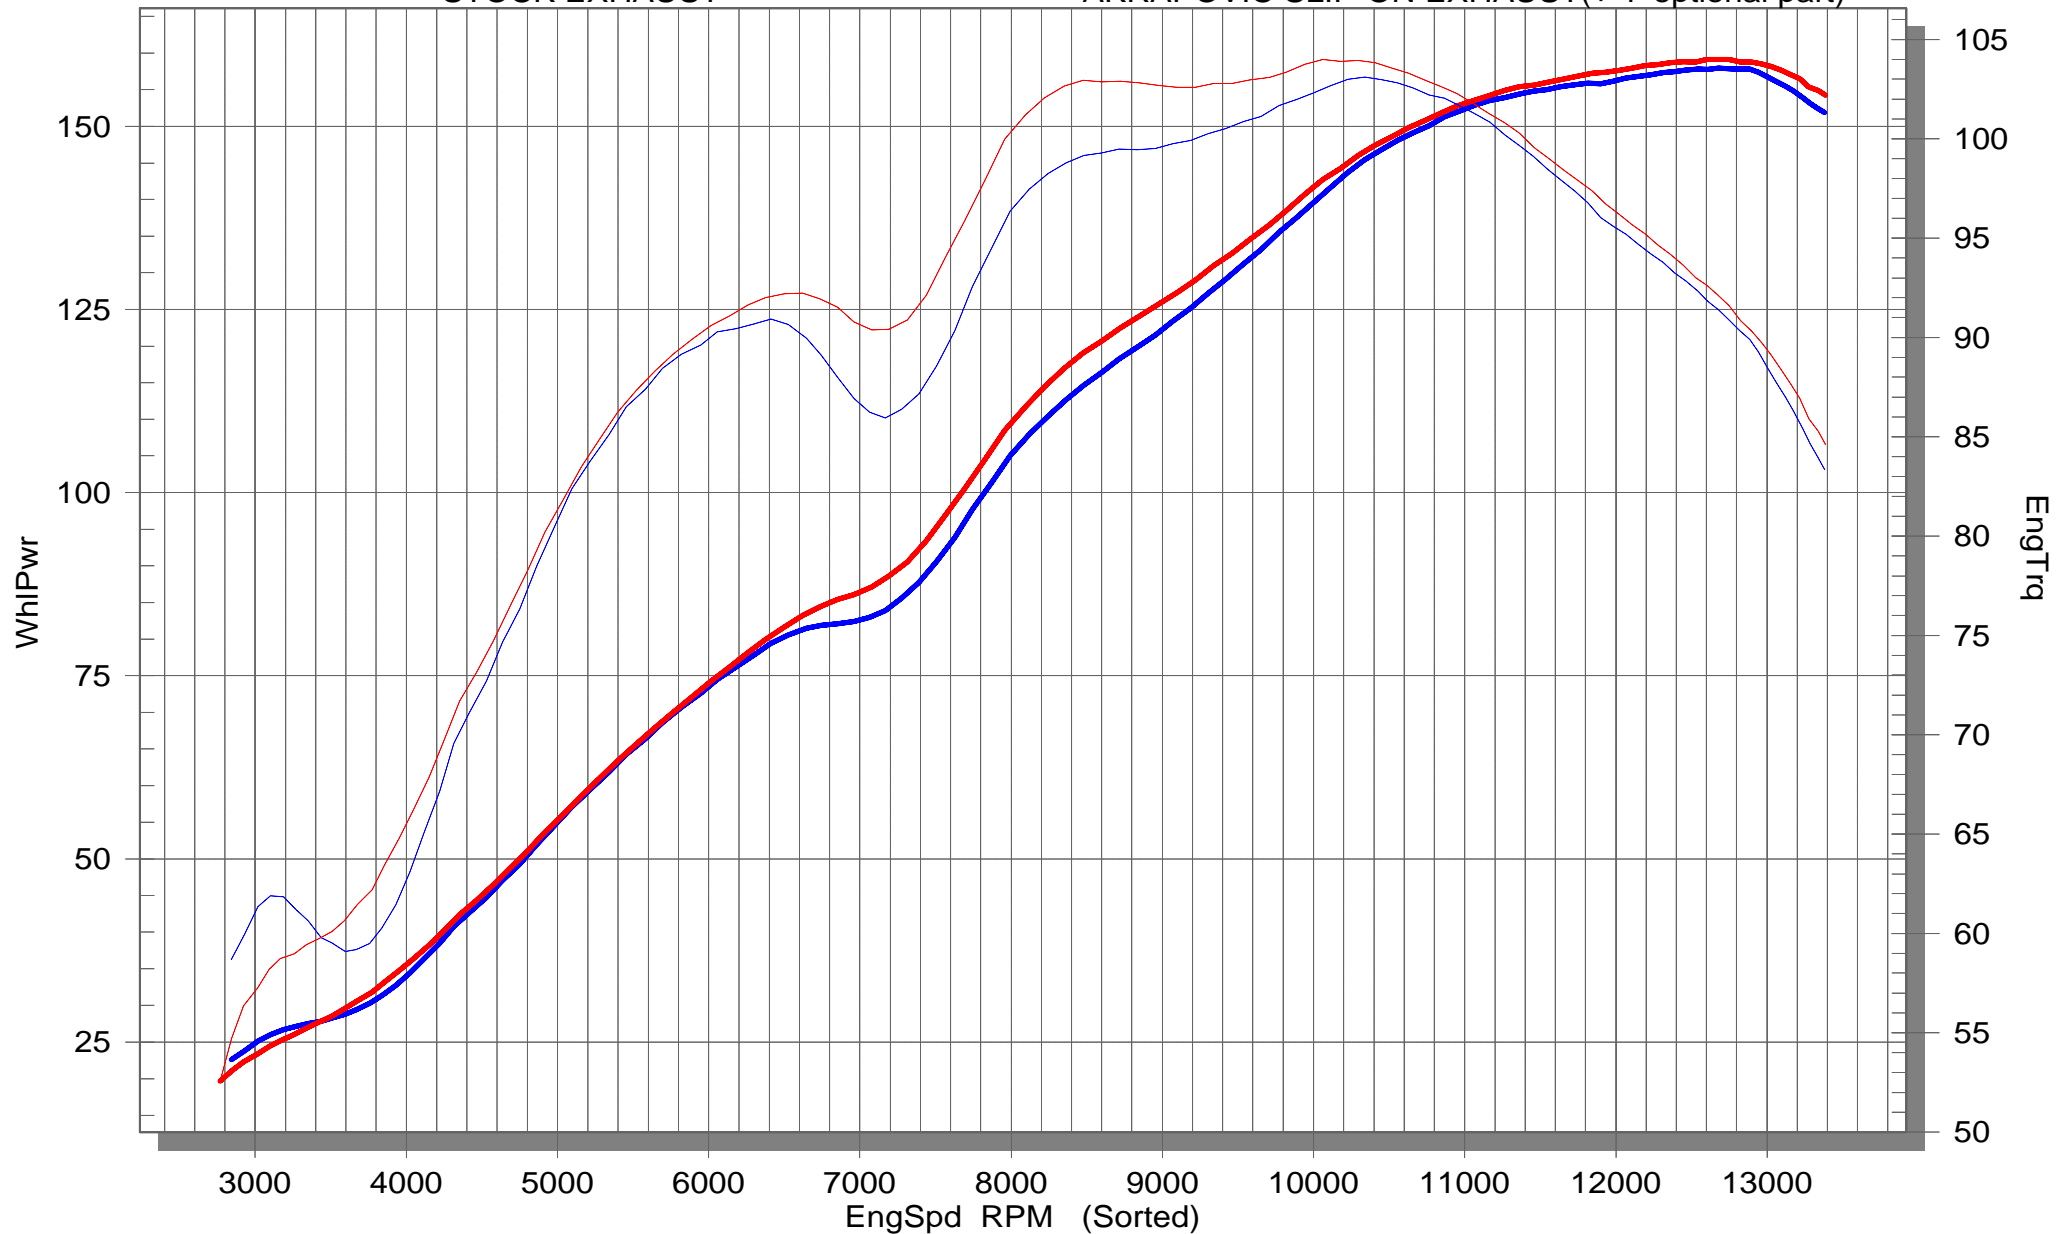

# YAMAHA R1 2004

STOCK EXHAUST

AKRAPOVIC SLIP-ON EXHAUST(+ Y-optional part)

Akrapovic Exhaust System Technology  
SuperFlow WinDyn™ Copyright© 2000

Feel the difference with Akrapovic.

Find out more about exhaust parts we have.