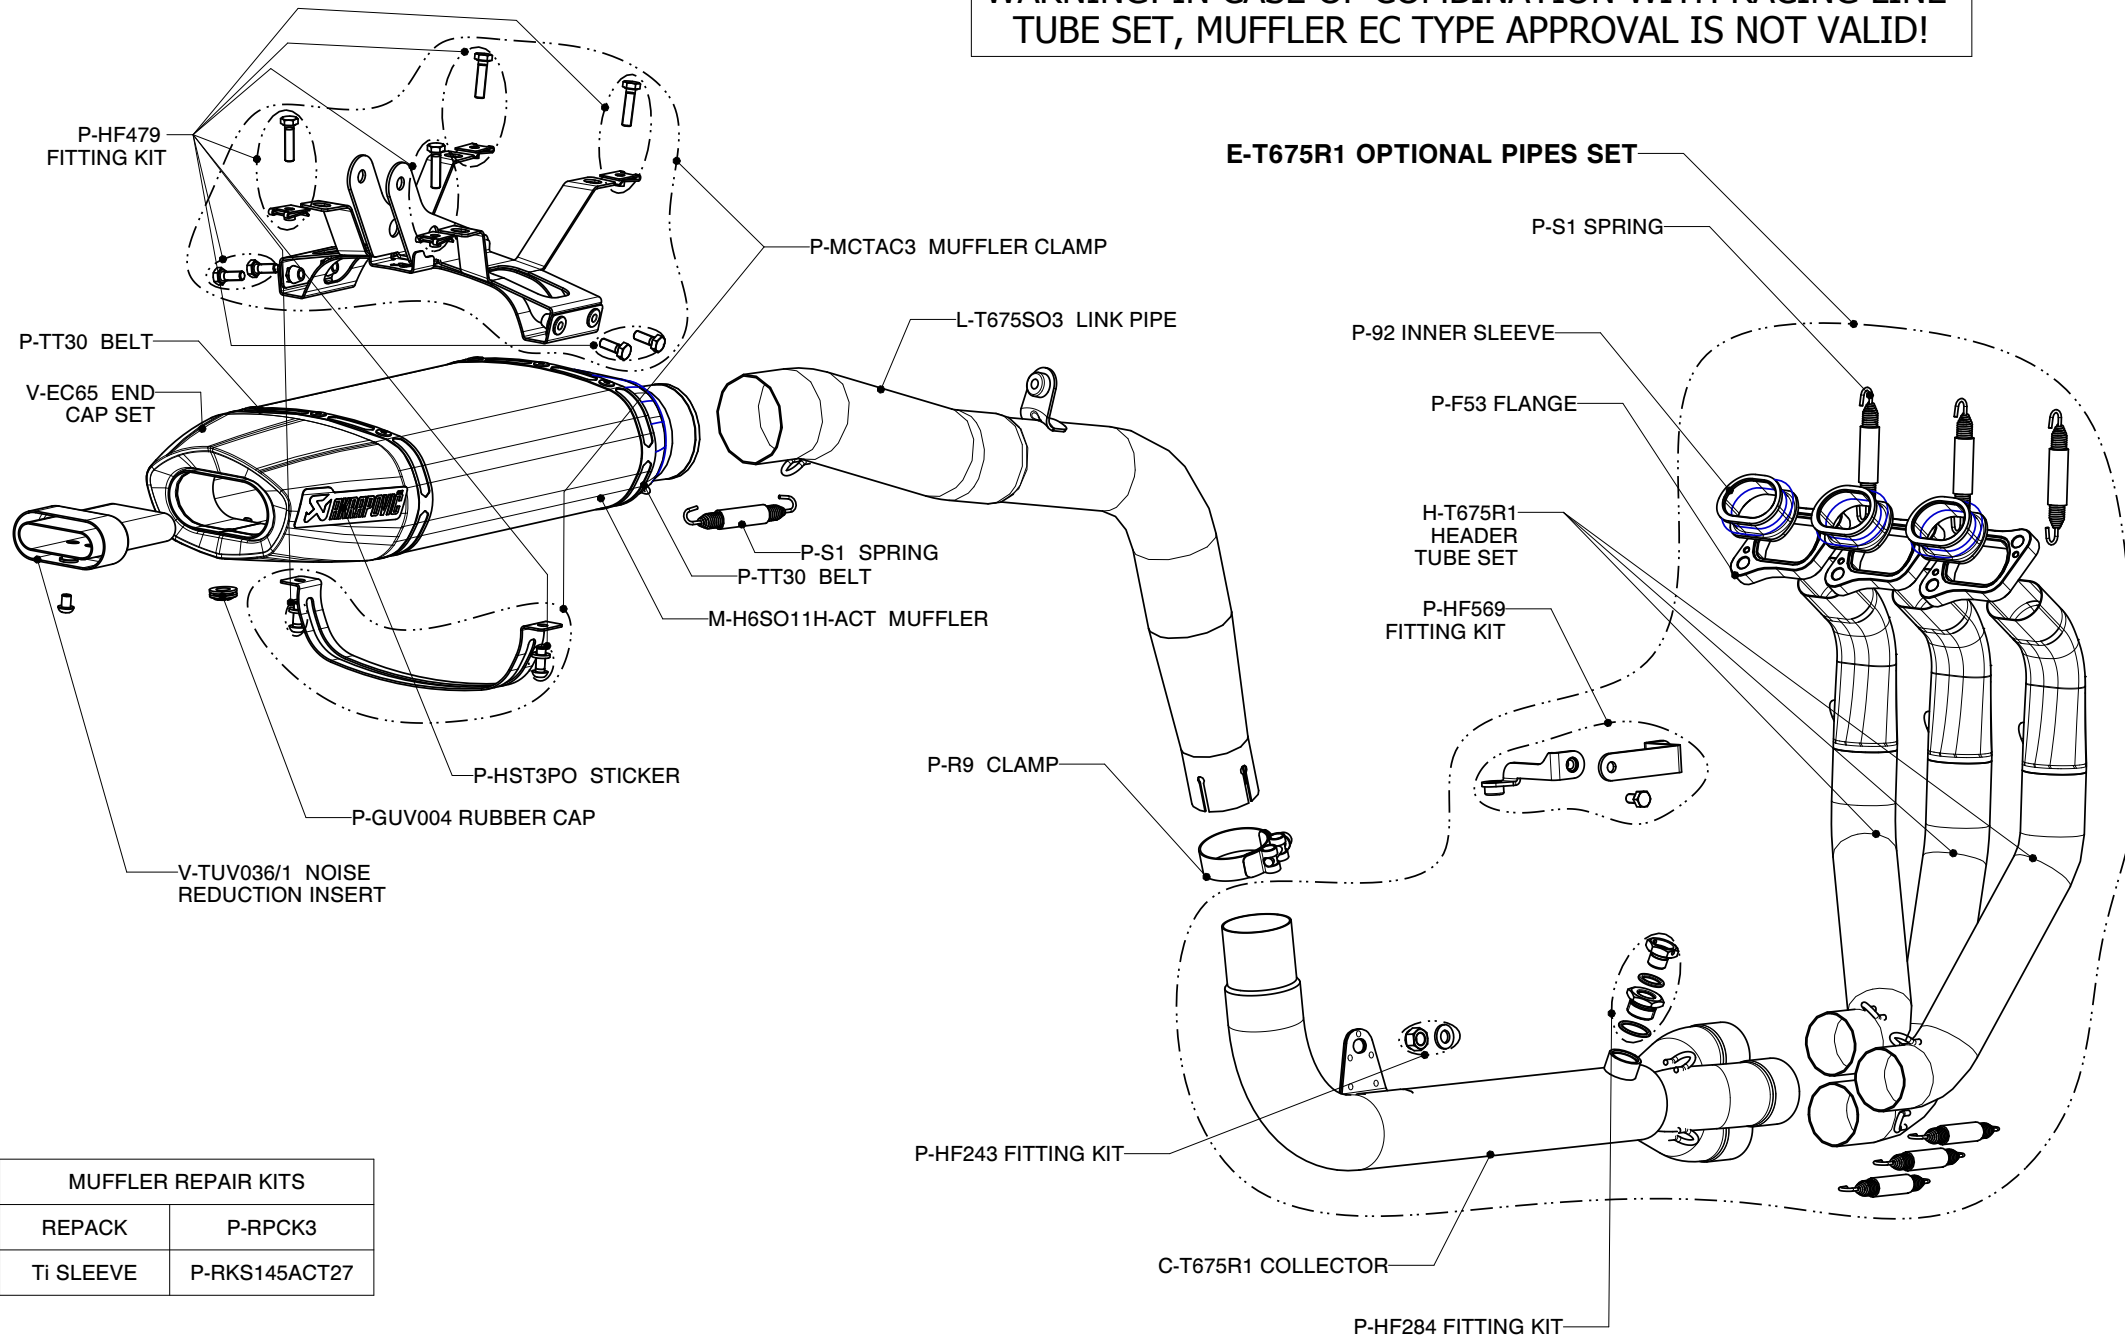

TRIUMPH 675 Daytona, Partial exhaust system / Slip-ON line / EC type approval with optional pipes set
TRIUMPH 675R Daytona, Partial exhaust system / Slip-ON line / EC type approval with optional pipes set
Product code: S-T675SO3-HACT

WARNING! IN CASE OF COMBINATION WITH RACING LINE TUBE SET, MUFFLER EC TYPE APPROVAL IS NOT VALID!

MUFFLER REPAIR KITS	
REPACK	P-RPCK3
Ti SLEEVE	P-RKS145ACT27

On our website you can discover more about exhaust parts.